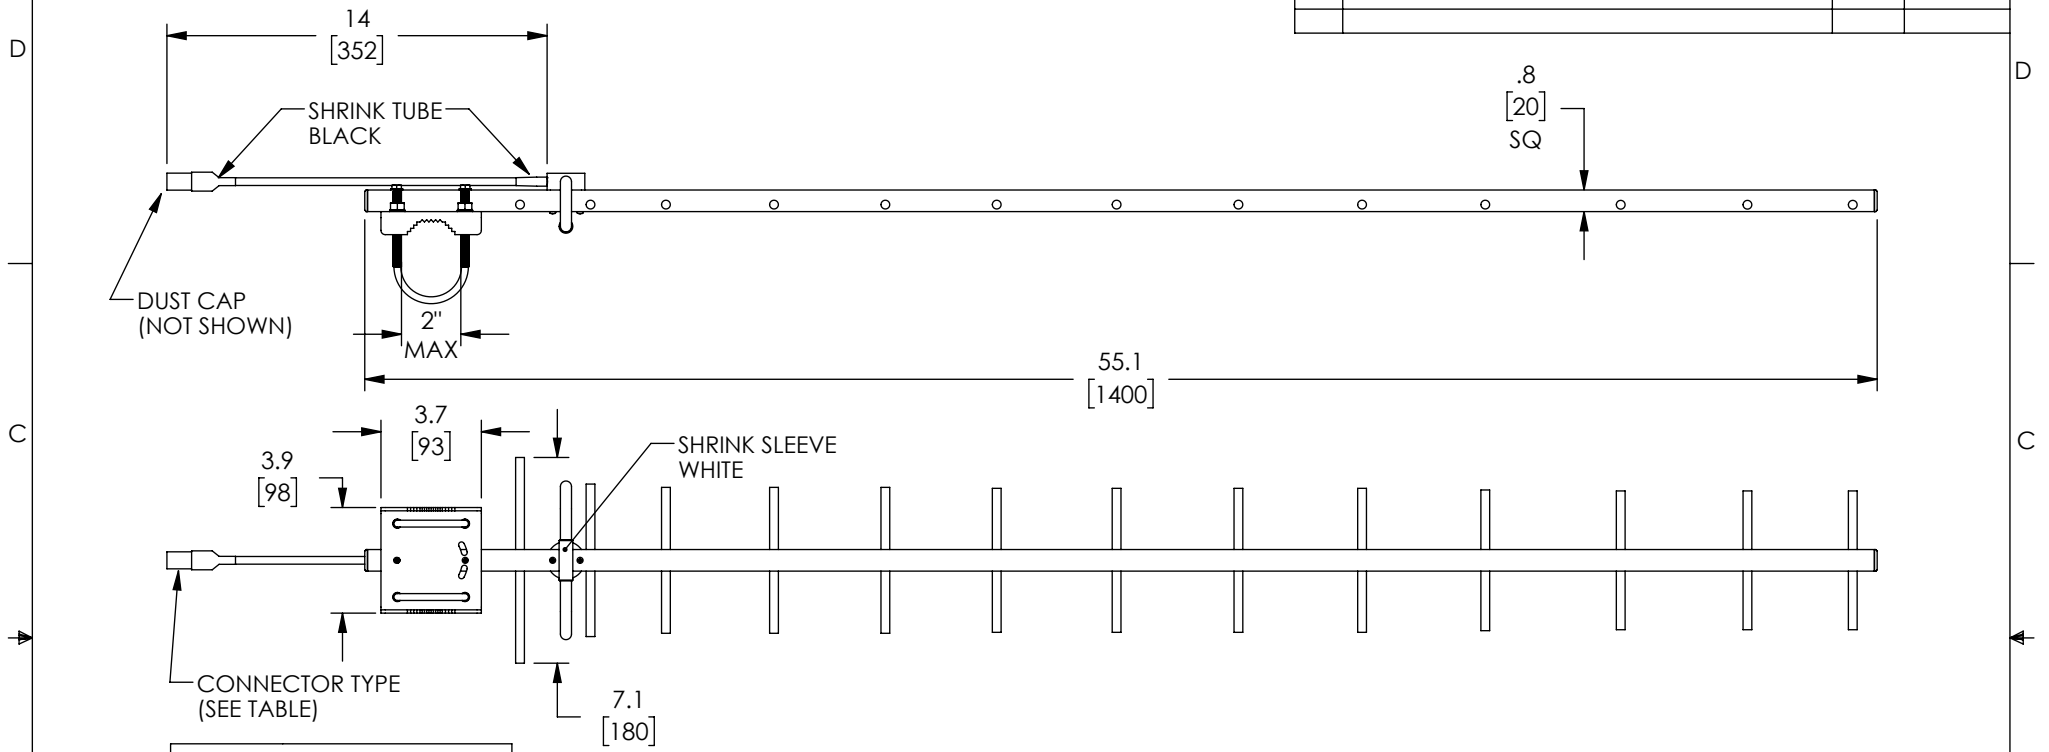

MODEL# HG914YE-	
SUFFIX	CONNECTOR TYPE
NF	N-FEMALE
NM	N-MALE
RSP	RP SMA-PLUG
RTP	RP TNC-PLUG
RSJ	RP SMA-JACK
RTJ	RP-TNC-JACK
RBP	RP BNC-PLUG
SM	SMA MALE
TM	TNC MALE
TF	TNC FEMALE

NOTES:
 1, INDIVIDUALLY BOXED AND OEM LABEL PER PKG-00030/PKG-00021
 -ALL DIMENSIONS FOR REFERENCE ONLY-
REGULATORY COMPLIANCE:
 EU RoHS DIRECTIVE (MOST RECENT RELEASED VERSION)

UNLESS OTHERWISE SPECIFIED, DIMENSIONS ARE IN INCHES [mm] OVERALL CABLE LENGTH TOLERANCE: ≤12 [305] = +1 [25] / -0 >12 [305] ≤60 [1524] = +2 [51] / -0 >60 [1524] ≤120 [3048] = +4 [102] / -0 >120 [3048] ≤300 [7620] = +6 [152] / -0 >300 [7620] = +5% / -0 ALL OTHER DIMENSIONAL TOLERANCES: .X = ± .2 [5] FRACTIONS ± 1/32 .XX = ± .02 [5] ANGLES ± 1° .XXX = ± .005 [1.3]	APPROVALS DRAWN BY: DCASTRO CHECKED BY: APPROVED BY:	DATE 03/29/2010 03/30/2010 03/30/2010	 an INFINITI® brand 50 High Street, West Mill, North Andover, MA 01845 USA. Phone: 1.800.341.5266 1.978.682.6936		
	CONFIGURATION DETAILS OF UNDIMENSIONED FEATURES MAY VARY		CATEGORY ANTENNA		
	COLOR VARIATIONS MAY OCCUR	PRODUCT DESCRIPTION ANT, YAGI 824-960MHz 14dBi	SIZE A	CAGE CODE 43321	ITEM NO. HG914YE
THIRD-ANGLE PROJECTION 		SCALE: NONE	CAD FILE: HG914YE.SLDDRW	SHEET 1 OF 1	