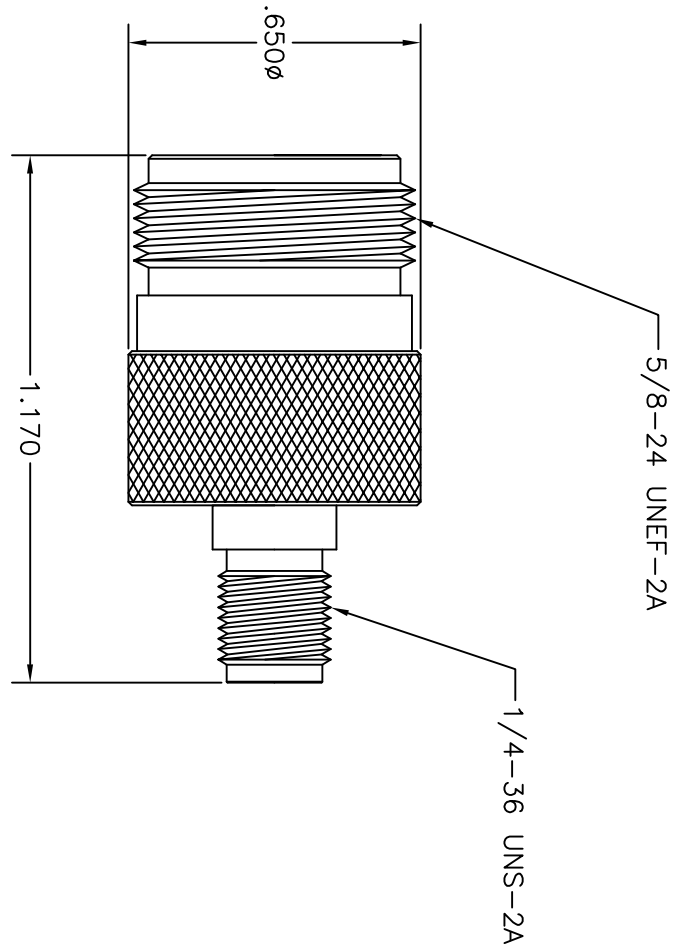

MATERIALS	
BODY	BRASS NICKEL PLATED
CONTACT	GOLD PLATED
INSULATOR	PTFE

- NOTES:
1. UNLESS OTHERWISE SPECIFIED ALL DIMENSIONS ARE NOMINAL.
 2. ALL SPECIFICATION ARE SUBJECT TO CHANGE WITHOUT NOTICE AT ANY TIME.

L-com Global
Connectivity

Website: www.l-com.com
Tel: 1-800-343-1455
Copyright © 2009 L-com, Inc.
All rights reserved.

TITLE: N FEMALE TO RP-SMA JACK ADAPTER

SIZE	DRAWING No.	AXA-NFRSJ	REV
A			A
SCALE:	N/A	FILE No:	AXA-NFRSJ
			SHEET 1 of 1