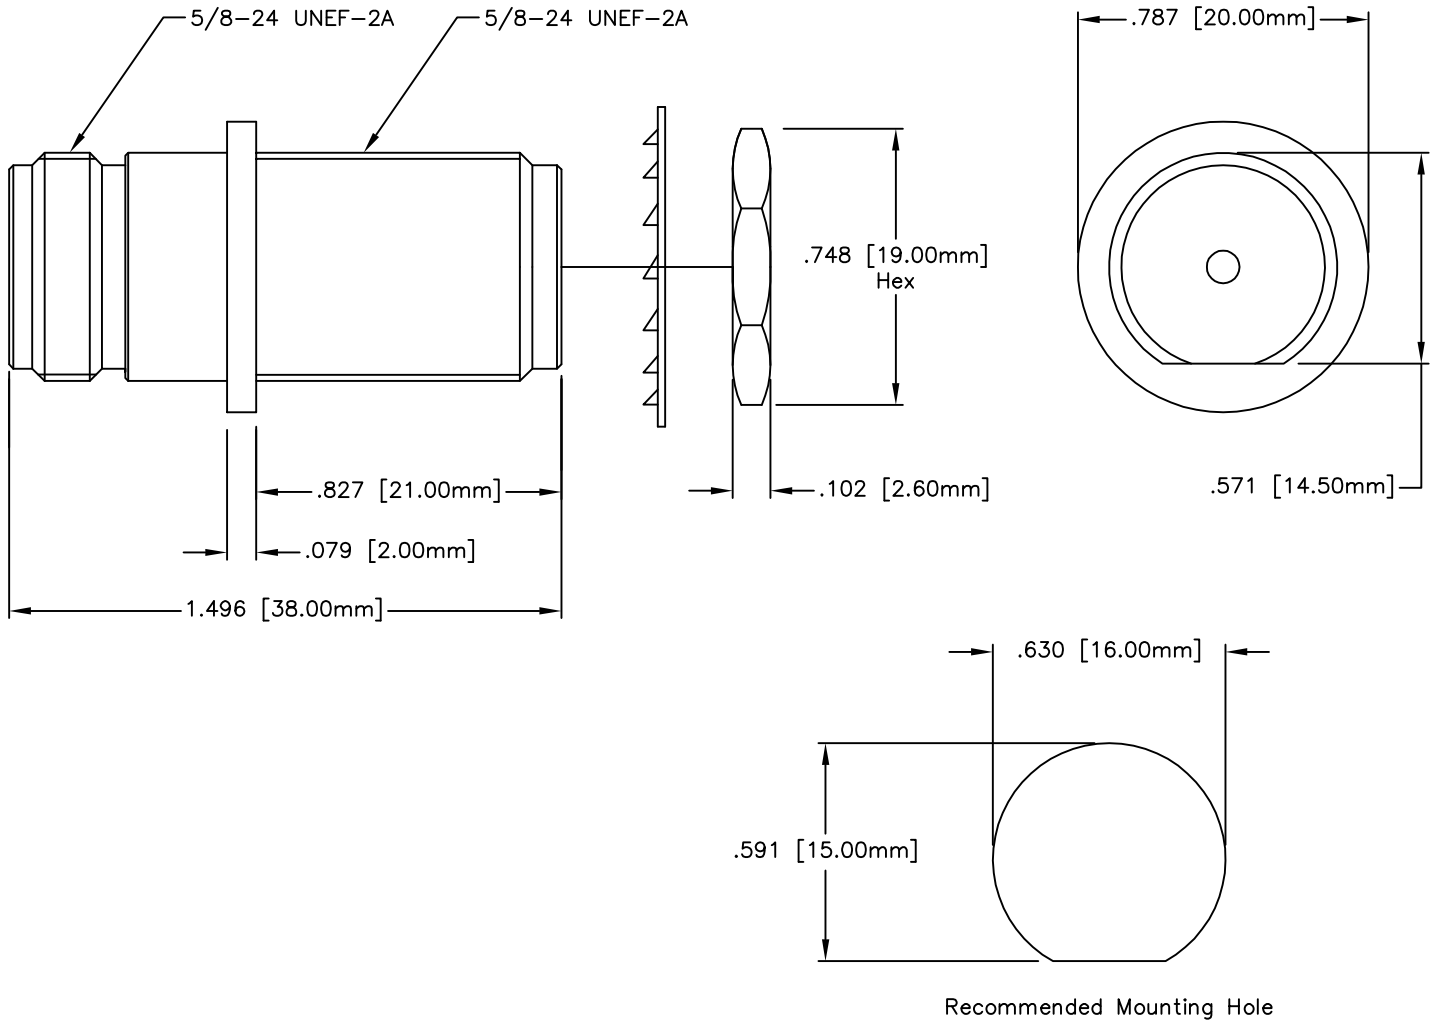

MATERIALS	
BODY	NICKEL PLATED BRASS
CONTACT	GOLD PLATED BRASS
INSULATOR	TEFLON

- NOTES:
1. UNLESS OTHERWISE SPECIFIED ALL DIMENSIONS ARE NOMINAL.
 2. ALL SPECIFICATIONS ARE SUBJECT TO CHANGE WITHOUT NOTICE AT ANY TIME.

				SIZE	TITLE:			
				A	Adapter: N-Female to N-Female Bulkhead for 1/4" [6.35mm] Chasis			
REV	ECN No.	DATE	DESCRIPTION	DRAWN BY	P. Pesa	05/08/03	DRAWING No.	REV
-	-	-	-	ORIGINATOR	P. Pesa	05/08/03	AXA-NFNFB2	A
				APPROVAL	P. Pesa	05/08/03	PART No.	AXA-NFNFB2
				SCALE 2:1	SHEET 1/1	MATERIAL Noted	FILE No.	AXA-NFNFB2