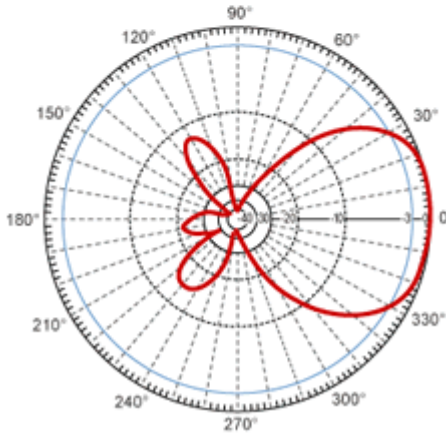

Horizontal

Mounting Options

	Description	Part Number
	Ceiling/Wall Universal Antenna Mount can be used with HyperLink's 4.5" sq and 8.5" sq. patch antennas as well as N-Type bulkhead and TNC/BNC bulkhead omni directional antennas. Includes ceiling/wall mounting hardware.	HGX-UMOUNT02