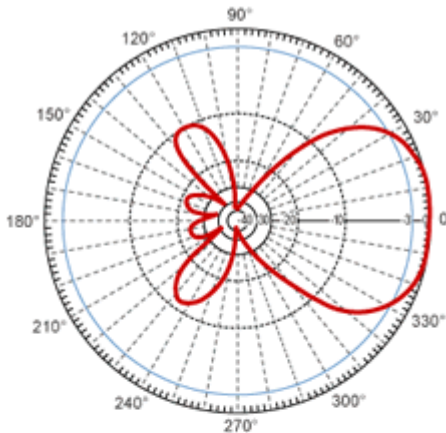

Mechanical Specifications

Weight	.46 lbs. (.21 kg)
Dimensions Length x Diameter	6 x 3 (inches) 152 x 76 (mm)
Radome Material	UV-inhibited Polymer
Flame Rating	UL 94HB
Operating Temperature	-40° C to 85° C (-40° F to 185° F)
Mounting	1-1/4" (32 mm) to 2" (51 mm) dia. masts
Polarization	Vertical and Horizontal
Wind Survival	>150 MPH

Antenna Gain Patterns

Vertical