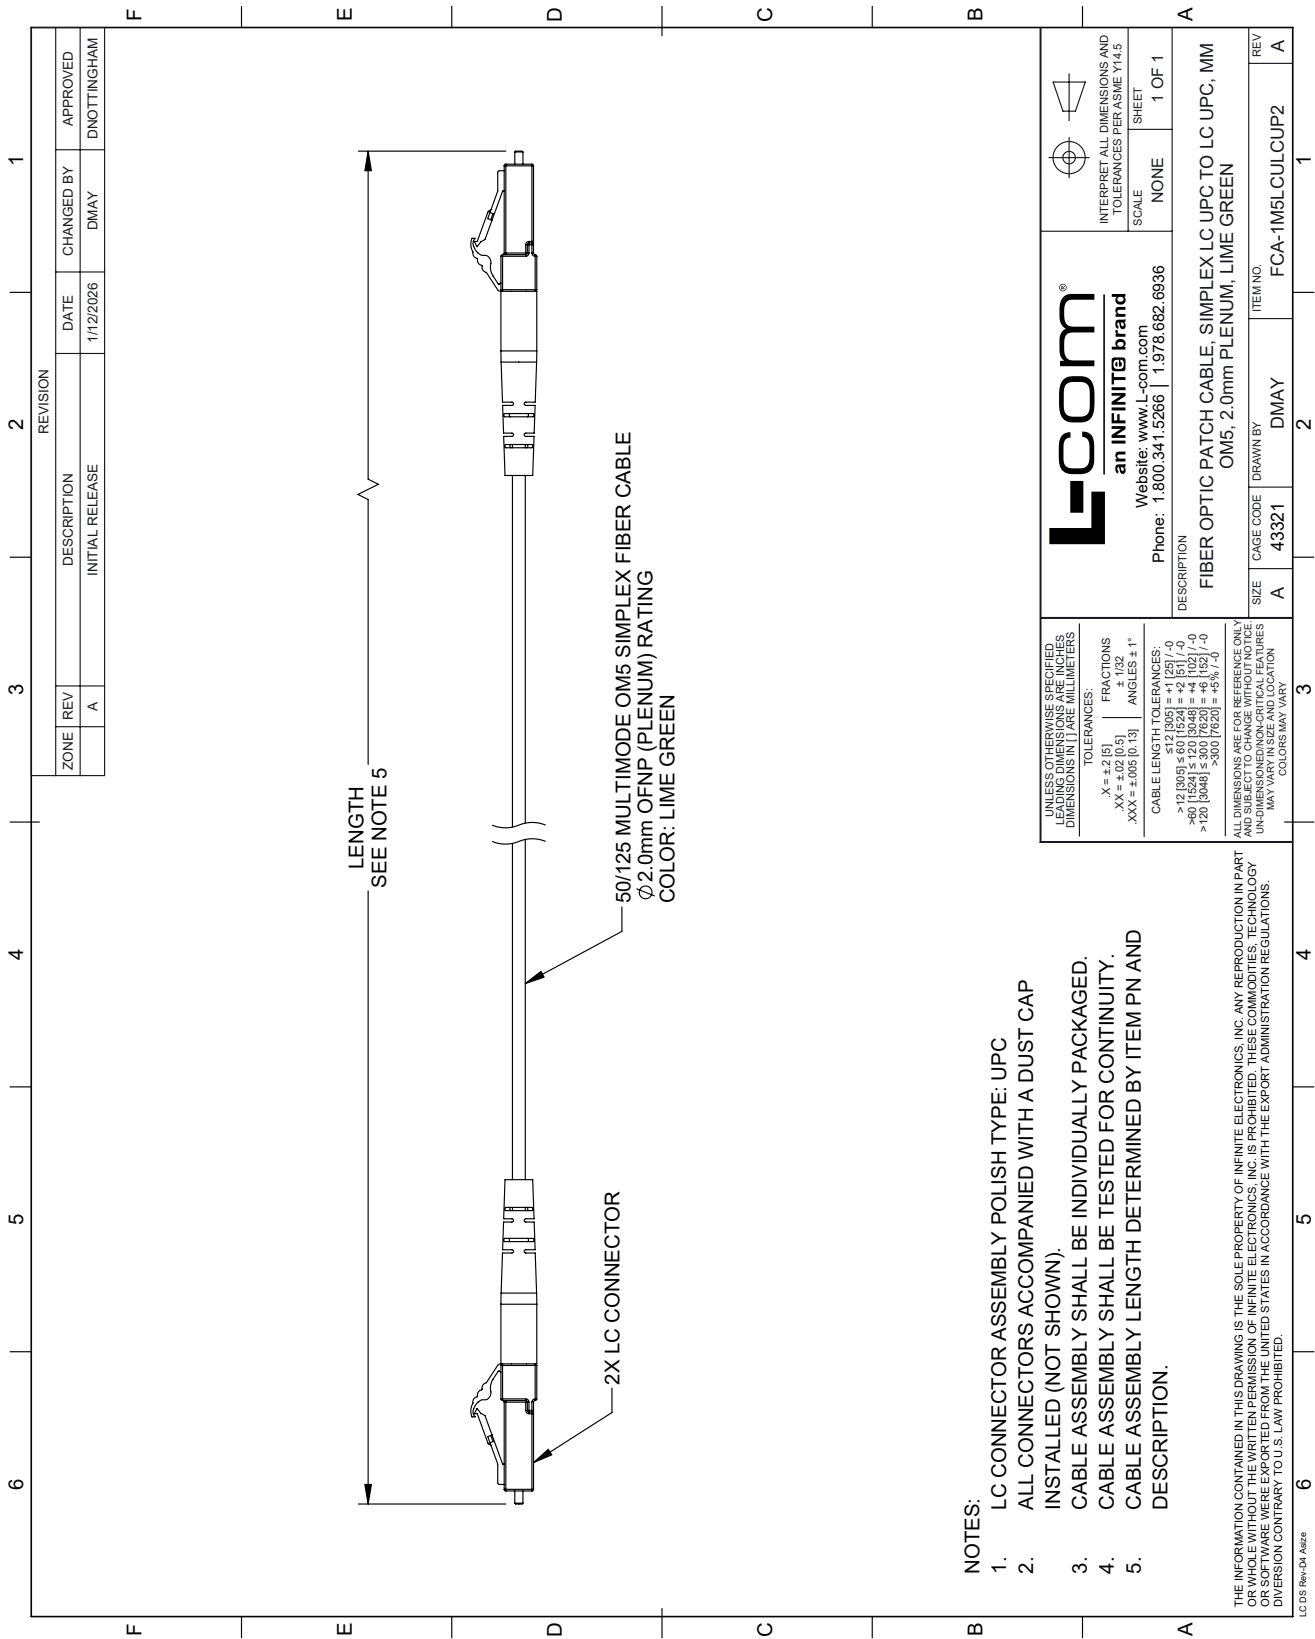

FCA-1M5LCULCUP2-3 CAD Drawing

Fiber Optic Patch Cable, Simplex LC UPC to LC UPC, MM OM5, 2.0mm Plenum, Lime Green-3M

ZONE		REVISION		APPROVED	
REV	DESCRIPTION	DATE	CHANGED BY	DNOTTINGHAM	
A	INITIAL RELEASE	1/12/2026	DMAY		

NOTES:

1. LC CONNECTOR ASSEMBLY POLISH TYPE: UPC
2. ALL CONNECTORS ACCOMPANIED WITH A DUST CAP INSTALLED (NOT SHOWN).
3. CABLE ASSEMBLY SHALL BE INDIVIDUALLY PACKAGED.
4. CABLE ASSEMBLY SHALL BE TESTED FOR CONTINUITY.
5. CABLE ASSEMBLY LENGTH DETERMINED BY ITEM PN AND DESCRIPTION.

UNLESS OTHERWISE SPECIFIED, LEADING DIMENSIONS IN INCHES DIMENSIONS IN [ ] ARE MILLIMETERS TOLERANCES: .X = ±.2 (5) FRACTIONS ± 1/32 .XX = ±.02 (0.5) ANGLES ± 1° .XXX = ±.005 (0.13)	L-com an INFINITE brand Website: www.L-com.com Phone: 1.800.341.5266 | 1.978.682.6936	
		INTERPRET ALL DIMENSIONS AND TOLERANCES PER ASME Y14.5 SCALE NONE SHEET 1 OF 1
DESCRIPTION FIBER OPTIC PATCH CABLE, SIMPLEX LC UPC TO LC UPC, MM OM5, 2.0mm PLENUM, LIME GREEN		
SIZE A	CAGE CODE 43321	DRAWN BY DMAY
REV A	ITEM NO. FCA-1M5LCULCUP2	REV A

ALL DIMENSIONS ARE FOR REFERENCE ONLY AND SUBJECT TO CHANGE WITHOUT NOTICE UNLESS OTHERWISE SPECIFIED. CRITICAL FEATURES MAY VARY. DIMENSIONS IN NON-CRITICAL FEATURES MAY VARY. COLORS MAY VARY.

LC DS Rev-04 Add