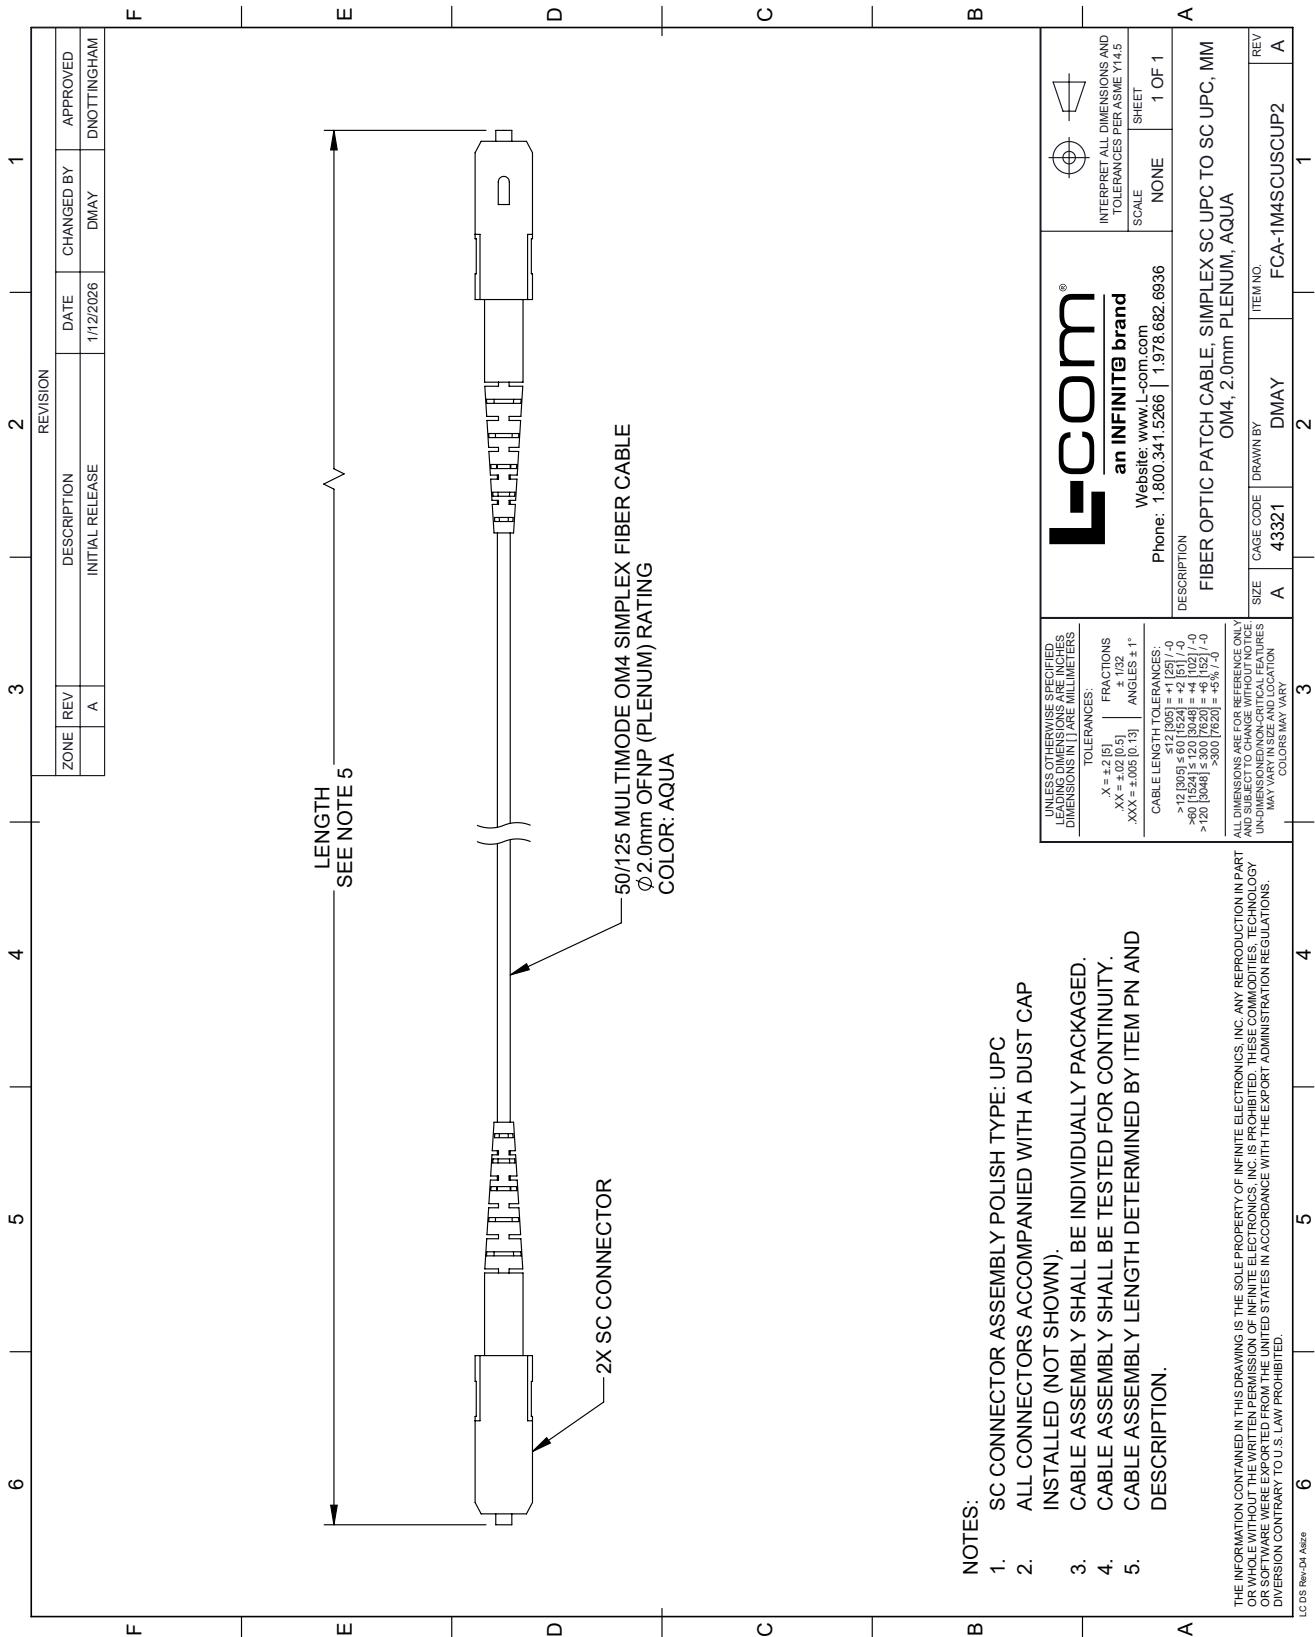

FCA-1M4SCUSCUP2-5 CAD Drawing

Fiber Optic Patch Cable, Simplex SC UPC to SC UPC, MM OM4, 2.0mm Plenum, Aqua-5M

ZONE		REVISION		APPROVED	
REV	DESCRIPTION	DATE	CHANGED BY	DNOTTINGHAM	
A	INITIAL RELEASE	1/12/2026	DMAY		

NOTES:

1. SC CONNECTOR ASSEMBLY POLISH TYPE: UPC
2. ALL CONNECTORS ACCOMPANIED WITH A DUST CAP INSTALLED (NOT SHOWN).
3. CABLE ASSEMBLY SHALL BE INDIVIDUALLY PACKAGED.
4. CABLE ASSEMBLY SHALL BE TESTED FOR CONTINUITY.
5. CABLE ASSEMBLY LENGTH DETERMINED BY ITEM PN AND DESCRIPTION.

REV	DESCRIPTION	DATE	CHANGED BY	APPROVED
A	FIBER OPTIC PATCH CABLE, SIMPLEX SC UPC TO SC UPC, MM OM4, 2.0mm PLENUM, AQUA	1/12/2026	DMAY	DNOTTINGHAM
REV	DESCRIPTION	DATE	CHANGED BY	APPROVED
A	FIBER OPTIC PATCH CABLE, SIMPLEX SC UPC TO SC UPC, MM OM4, 2.0mm PLENUM, AQUA	1/12/2026	DMAY	DNOTTINGHAM