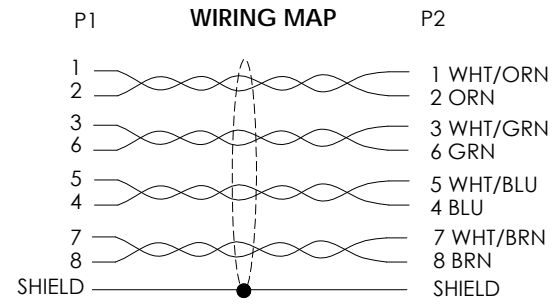

NOTES:

1. PLUG CONFORMS TO TIA-1096
2. CABLE ASSEMBLY SHALL BE TESTED FOR CONTINUITY.
3. CABLE ASSEMBLY SHALL BE INDIVIDUALLY PACKAGED IN ACCORDANCE WITH L-COM SPECIFICATION PS-0031.

LSZH CABLE CHARACTERISTICS:

THE INFORMATION CONTAINED IN THIS DRAWING IS THE SOLE PROPERTY OF L-COM, INC. ANY REPRODUCTION IN PART OR WHOLE WITHOUT THE WRITTEN PERMISSION OF L-COM, INC. IS PROHIBITED.

PART NUMBER	COLOR	LENGTH FEET [METERS]	PART NUMBER	COLOR	LENGTH FEET [METERS]	PART NUMBER	COLOR	LENGTH FEET [METERS]
TRD695ASZRA6BLK-1	BLACK	1.0 [0.30]	TRD695ASZRA6RED-1	RED	1.0 [0.30]	TRD695ASZRA6GRY-1	GRAY	1.0 [0.30]
TRD695ASZRA6BLK-2	BLACK	2.0 [0.61]	TRD695ASZRA6RED-2	RED	2.0 [0.61]	TRD695ASZRA6GRY-2	GRAY	2.0 [0.61]
TRD695ASZRA6BLK-3	BLACK	3.0 [0.91]	TRD695ASZRA6RED-3	RED	3.0 [0.91]	TRD695ASZRA6GRY-3	GRAY	3.0 [0.91]
TRD695ASZRA6BLK-5	BLACK	5.0 [1.52]	TRD695ASZRA6RED-5	RED	5.0 [1.52]	TRD695ASZRA6GRY-5	GRAY	5.0 [1.52]
TRD695ASZRA6BLK-7	BLACK	7.0 [2.13]	TRD695ASZRA6RED-7	RED	7.0 [2.13]	TRD695ASZRA6GRY-7	GRAY	7.0 [2.13]
TRD695ASZRA6BLK-10	BLACK	10.0 [3.05]	TRD695ASZRA6RED-10	RED	10.0 [3.05]	TRD695ASZRA6GRY-10	GRAY	10.0 [3.05]
TRD695ASZRA6BLK-15	BLACK	15.0 [4.57]	TRD695ASZRA6RED-15	RED	15.0 [4.57]	TRD695ASZRA6GRY-15	GRAY	15.0 [4.57]
TRD695ASZRA6BLK-20	BLACK	20.0 [6.10]	TRD695ASZRA6RED-20	RED	20.0 [6.10]	TRD695ASZRA6GRY-20	GRAY	20.0 [6.10]