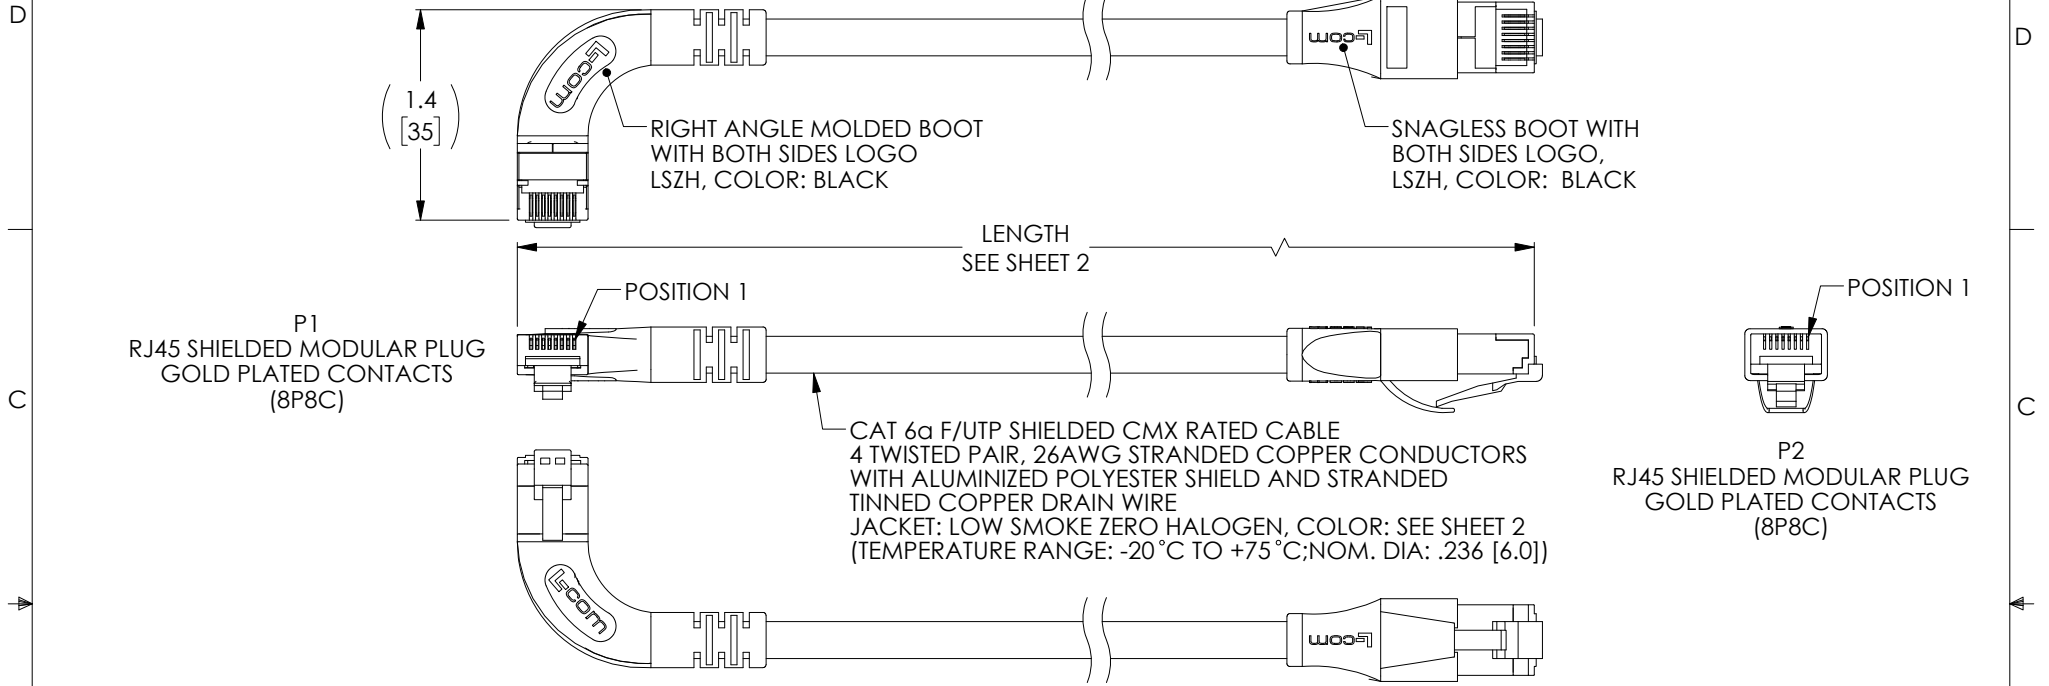

NOTES:

1. PLUG CONFORMS TO TIA-1096
2. CABLE ASSEMBLY SHALL BE TESTED FOR CONTINUITY.
3. CABLE ASSEMBLY SHALL BE INDIVIDUALLY PACKAGED IN ACCORDANCE WITH L-COM SPECIFICATION PS-0031.

LSZH CABLE CHARACTERISTICS:

FLAME RATING: IEC 60332-1
CORROSIVE GAS: IEC 60754
SMOKE EMISSION: IEC 61034

UNLESS OTHERWISE SPECIFIED, DIMENSIONS ARE IN INCHES [mm] OVERALL CABLE LENGTH TOLERANCES: ≤12 [305] = +1 [25] / -0 >12 [305] ≤60 [1524] = +2 [51] / -0 >60 [1524] ≤120 [3048] = +4 [102] / -0 >120 [3048] ≤300 [7620] = +6 [152] / -0 >300 [7620] = +5% / -0 ALL OTHER DIMENSIONAL TOLERANCES: .X = ± .2 [5] FRACTIONS ± 1/32 .XX = ± .02 [.5] ANGLES ± 1° .XXX = ± .005 [.13]	APPROVALS BZHANG CHECKED BY GUTTADAURO APPROVED BY GUTTADAURO	DATE 10/05/2023 10/05/2023 10/05/2023	 an INFINIT® brand 50 High Street, West Mill, North Andover, MA 01845 USA. Phone: 1.800.341.5266 1.978.682.6936		
	CONFIGURATION DETAILS OF UNDIMENSIONED FEATURES MAY VARY			CATEGORY TELECOM/MODULAR	
THIRD-ANGLE PROJECTION 	COLOR VARIATIONS MAY OCCUR	SIZE A	CAGE CODE 43321	ITEM NO. TRD695ASZRA6	REV. A
		SCALE: NONE	CAD FILE: TRD695ASZRA6.SLDDRW	SHEET 1 OF 2	