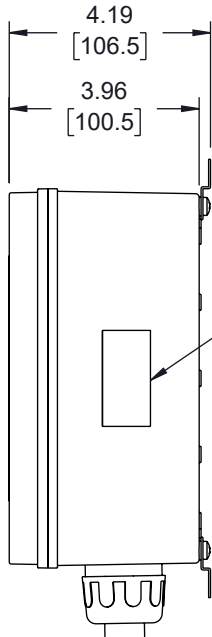

F  
E  
D  
C  
B  
A

F  
E  
D  
C  
B  
A

LOGO/ITEM # LABEL  
WITH ILS-100-05,  
SEE NOTE 1

LED VISUAL  
STATUS INDICATORS

SURGE COUNTER DISPLAY

AC SERVICE & REMOTE STATUS WIRES  
30" LENGTH EA CONDUCTOR

UNLESS OTHERWISE SPECIFIED  
LEADING DIMENSIONS ARE INCHES  
DIMENSIONS IN [ ] ARE MILLIMETERS

TOLERANCES:  
X = ±.2 [5] | FRACTIONS ± 1/32  
XX = ±.02 [0.5] | ANGLES ± 1°  
.XXX = ±.005 [0.13]

CABLE LENGTH TOLERANCES:  
≤12 [305] = +1 [25] / -0  
>12 [305] ≤ 60 [1524] = +2 [51] / -0  
>60 [1524] ≤ 120 [3048] = +4 [102] / -0  
>120 [3048] ≤ 300 [7620] = +6 [152] / -0  
>300 [7620] = +5% / -0

INTERPRET ALL DIMENSIONS AND TOLERANCES PER ASME Y14.5

|       |        |
|-------|--------|
| SCALE | SHEET  |
| NONE  | 1 OF 1 |

DESCRIPTION  
AC SPD TYPE 2 EMI FILTERED 480/277Vac WYE 200kA/PHASE

|      |           |          |                    |     |
|------|-----------|----------|--------------------|-----|
| SIZE | CAGE CODE | DRAWN BY | ITEM NO.           | REV |
| A    | 43321     | HBAKKE   | SP200-T2F-2773Y-LC | B   |