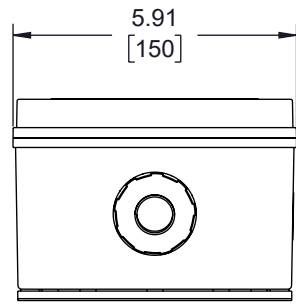

F  
E  
D  
C  
B  
A

F  
E  
D  
C  
B  
A

LOGO/ITEM # LABEL  
WITH ILS-100-05,  
SEE NOTE 1

LED VISUAL  
STATUS INDICATORS

SURGE COUNTER DISPLAY

AC SERVICE & REMOTE STATUS WIRES  
30" LENGTH EA CONDUCTOR

UNLESS OTHERWISE SPECIFIED  
LEADING DIMENSIONS ARE INCHES  
DIMENSIONS IN [ ] ARE MILLIMETERS

TOLERANCES:  
X = ±.2 [5] | FRACTIONS ± 1/32  
XX = ±.02 [0.5] | ANGLES ± 1°  
.XXX = ±.005 [0.13]

CABLE LENGTH TOLERANCES:  
≤12 [305] = +1 [25] / -0  
>12 [305] ≤ 60 [1524] = +2 [51] / -0  
>60 [1524] ≤ 120 [3048] = +4 [102] / -0  
>120 [3048] ≤ 300 [7620] = +6 [152] / -0  
>300 [7620] = +5% / -0