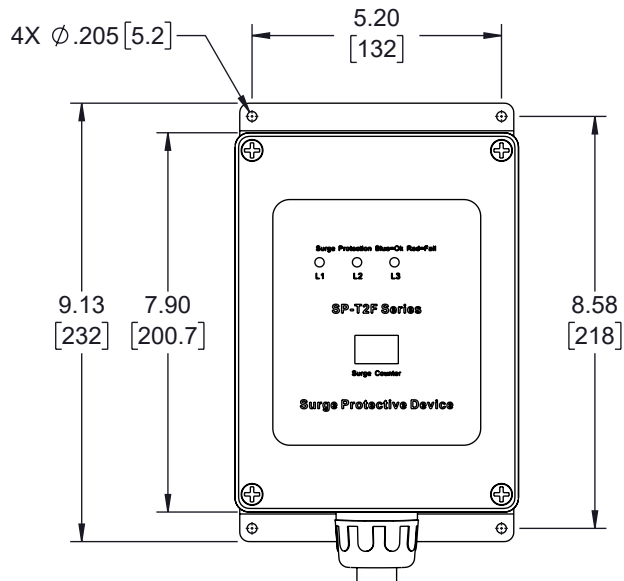

F  
E  
D  
C  
B  
A

F  
E  
D  
C  
B  
A

LOGO/ITEM # LABEL  
WITH ILS-100-05,  
SEE NOTE 1

LED VISUAL  
STATUS INDICATORS

SURGE COUNTER DISPLAY

AC SERVICE & REMOTE STATUS WIRES  
30" LENGTH EA CONDUCTOR

UNLESS OTHERWISE SPECIFIED  
LEADING DIMENSIONS ARE INCHES  
DIMENSIONS IN [ ] ARE MILLIMETERS

TOLERANCES:  
X = ±.2 [5] | FRACTIONS ± 1/32  
XX = ±.02 [0.5] | ANGLES ± 1°  
.XXX = ±.005 [0.13]

CABLE LENGTH TOLERANCES:  
≤12 [305] = +1 [25] / -0  
>12 [305] ≤ 60 [1524] = +2 [51] / -0  
>60 [1524] ≤ 120 [3048] = +4 [102] / -0  
>120 [3048] ≤ 300 [7620] = +6 [152] / -0  
>300 [7620] = +5% / -0