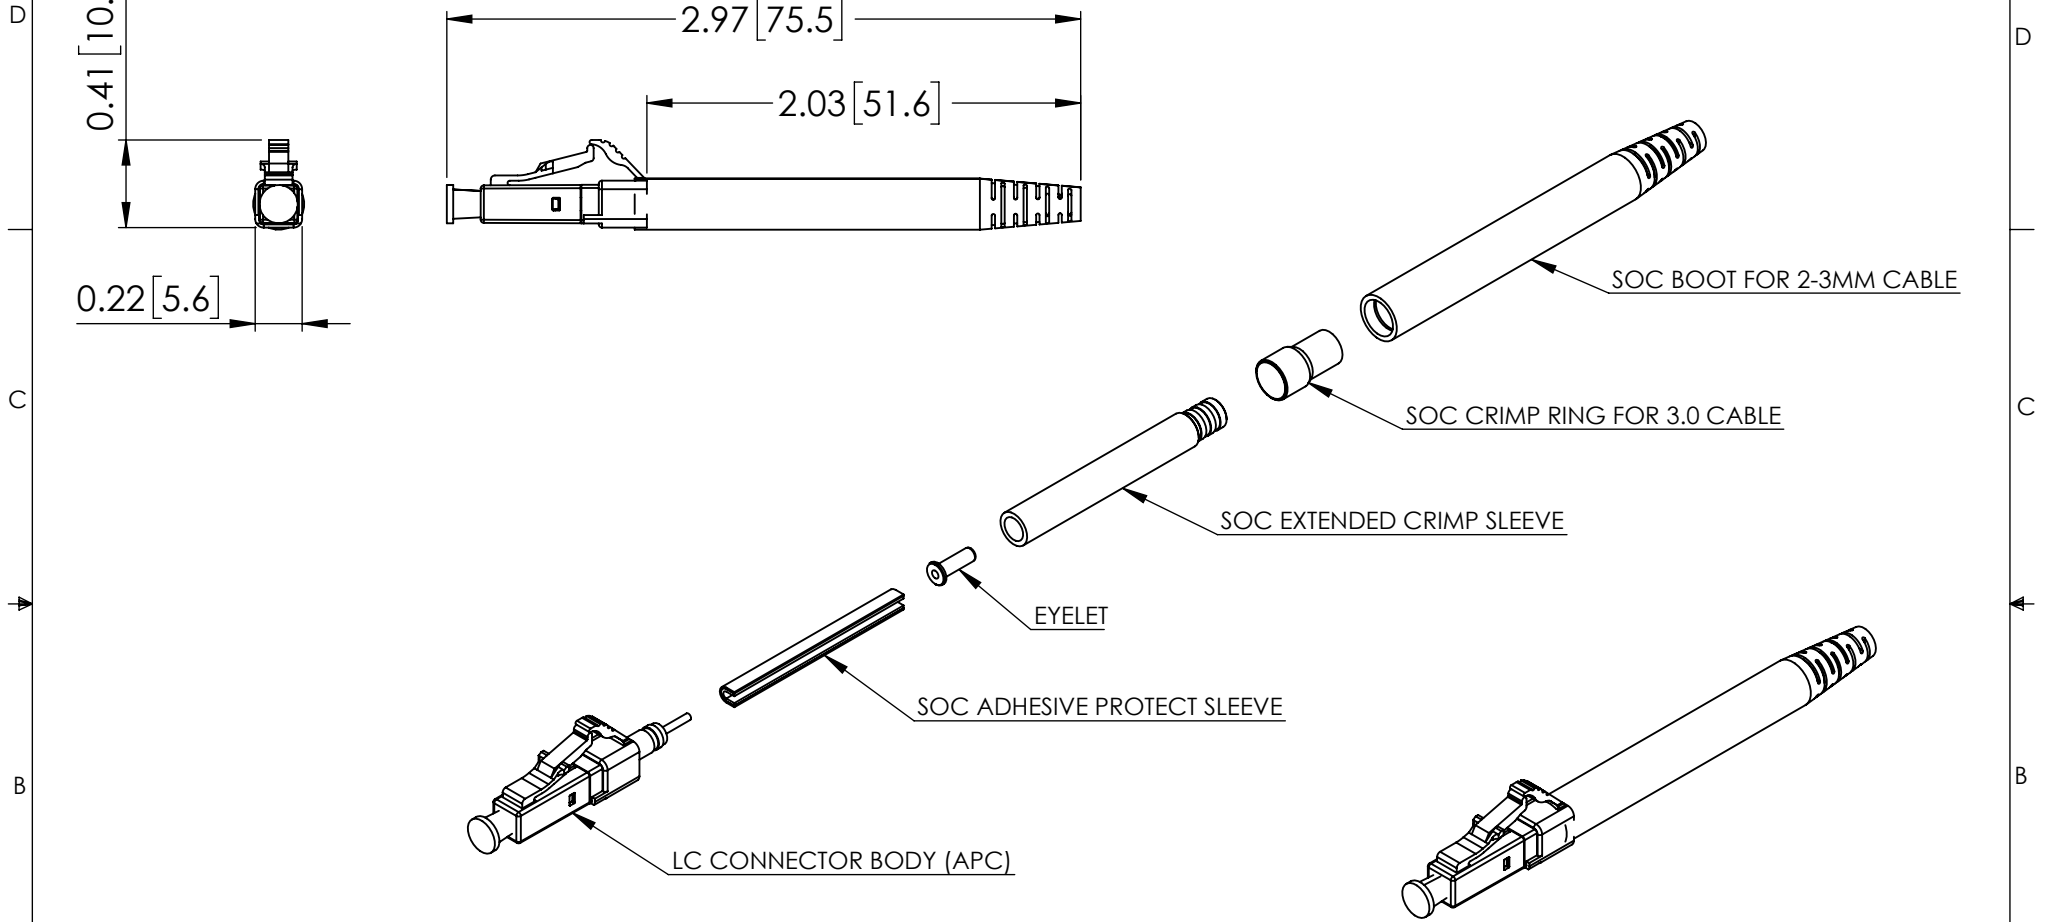

NOTES:

1. ALL DIMENSIONS ARE REFERENCE ONLY.
2. CONNECTORS ACCOMPANIED WITH LC SQUARE DUST CAP INSTALLED (NOT SHOWN).
3. CONNECTORS ACCOMPANIED WITH A LC SOC DUST CAP WITH EXTENDED HANDLEBAR INSTALLED (NOT SHOWN).
4. PACKAGE CONSIST OF 10 UNITS, INDIVIDUALLY KITTED. PRODUCT SHALL BE PACKAGED IN ACCORDANCE WITH L-COM SPECIFICATION PS-0031.

UNLESS OTHERWISE SPECIFIED, DIMENSIONS ARE IN INCHES [mm] OVERALL CABLE LENGTH TOLERANCE: ≤12 [305] = +1 [25] / -0 >12 [305] ≤60 [1524] = +2 [51] / -0 >60 [1524] ≤120 [3048] = +4 [102] / -0 >120 [3048] ≤300 [7620] = +6 [152] / -0 >300 [7620] = +5% / -0 ALL OTHER DIMENSIONAL TOLERANCES: .X = ± .2 [5] FRACTIONS ± 1/32 .XX = ± .02 [.5] ANGLES ± 1° .XXX = ± .005 [.13]	APPROVALS DRAWN BY VTHANGARAJ CHECKED BY PHOSPODAR APPROVED BY PHOSPODAR	DATE 04/04/22 04/04/22 04/04/22	 an INFINITO brand	50 High Street, West Mill, North Andover, MA 01845 USA. Phone: 1.800.341.5266 1.978.682.6936
	CONFIGURATION DETAILS OF UNDIMENSIONED FEATURES MAY VARY COLOR VARIATIONS MAY OCCUR	CATEGORY FIBER OPTIC	PRODUCT DESCRIPTION LC APC SOC 3.0mm G652D Green	SIZE A CAGE CODE 43321 ITEM NO. SOC-LC-SMA-30GR-10PK
THIRD-ANGLE PROJECTION 	SCALE: NONE	CAD FILE: SOC-LC-SMA-30GR-10PK.SLDDRW	SHEET 1 OF 1	