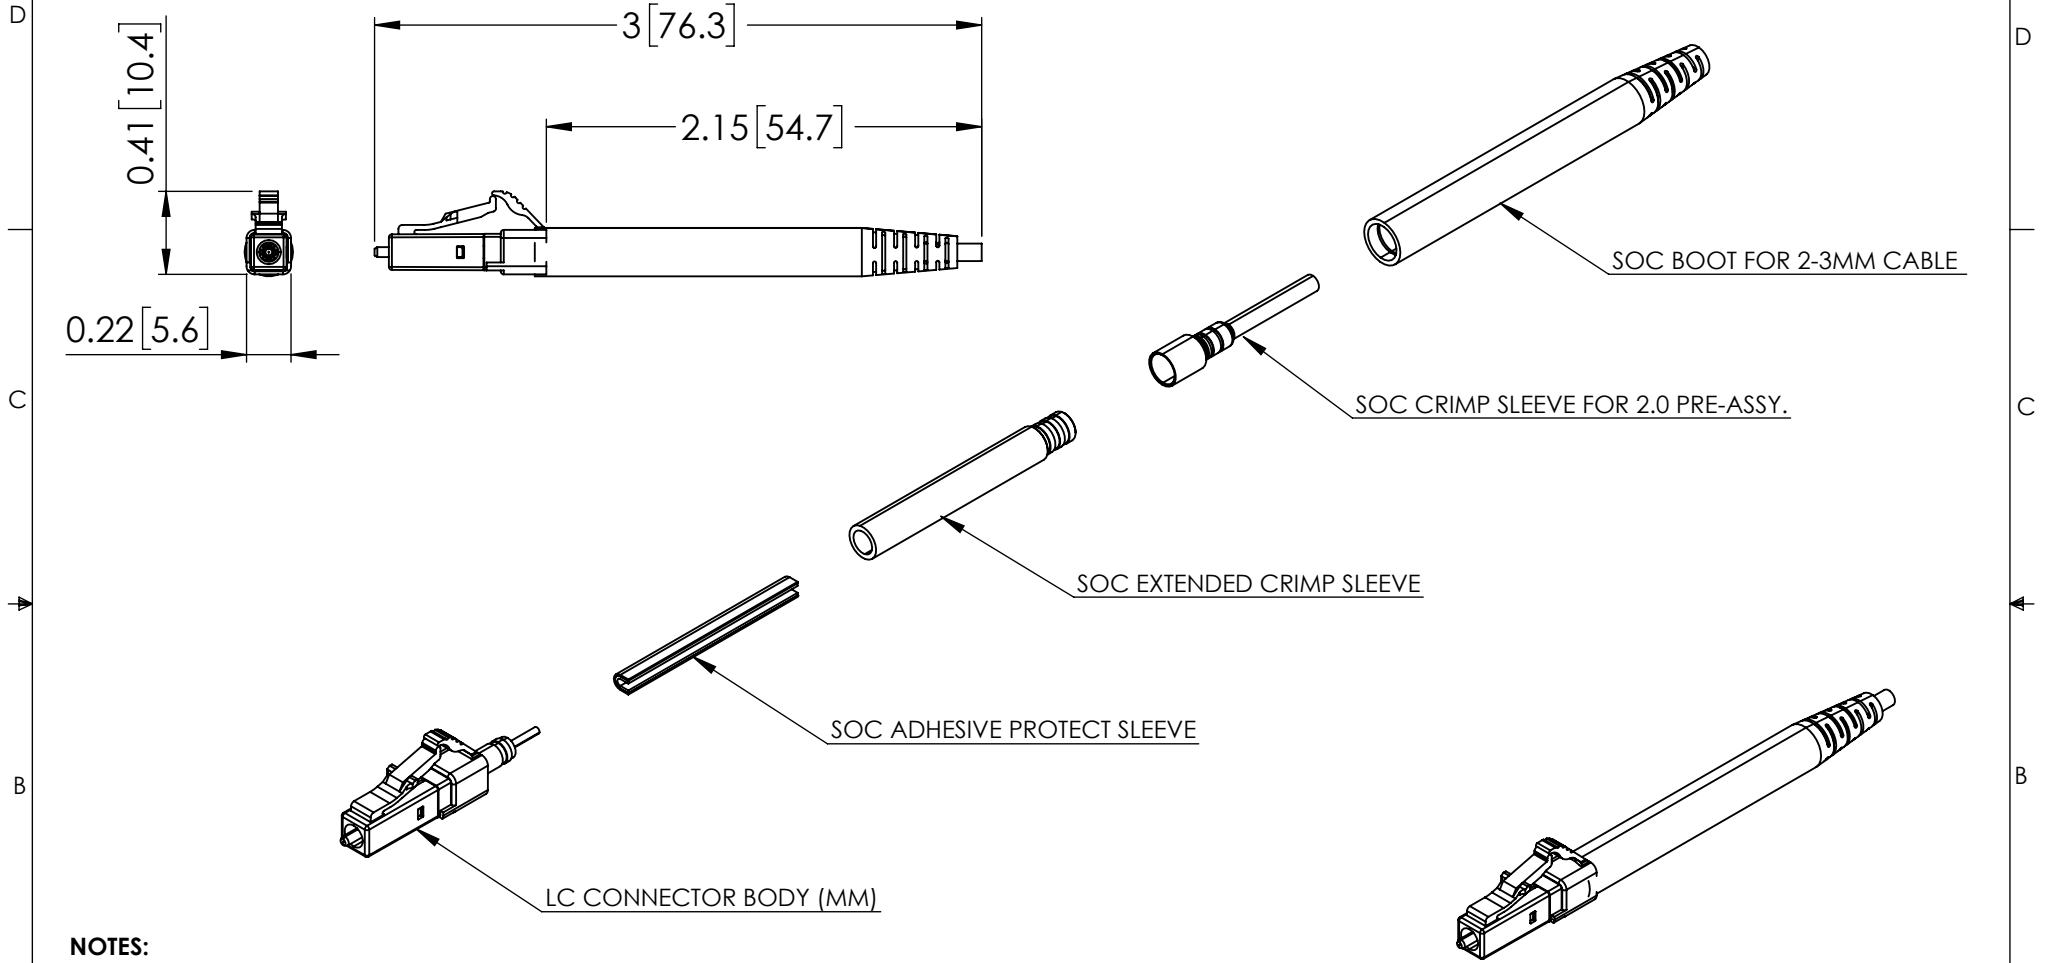

**NOTES:**

1. ALL DIMENSIONS ARE REFERENCE ONLY.
2. CONNECTORS ACCOMPANIED WITH LC SQUARE DUST CAP INSTALLED (NOT SHOWN).
3. CONNECTORS ACCOMPANIED WITH A LC SOC DUST CAP WITH EXTENDED HANDLEBAR INSTALLED (NOT SHOWN).
4. PACKAGE CONSIST OF 10 UNITS, INDIVIDUALLY KITTED. PRODUCT SHALL BE PACKAGED IN ACCORDANCE WITH L-COM SPECIFICATION PS-0031.

UNLESS OTHERWISE SPECIFIED, DIMENSIONS ARE IN INCHES [mm] OVERALL CABLE LENGTH TOLERANCE: ≤12 [305] = +1 [25] / -0 >12 [305] ≤60 [1524] = +2 [51] / -0 >60 [1524] ≤120 [3048] = +4 [102] / -0 >120 [3048] ≤300 [7620] = +6 [152] / -0 >300 [7620] = +5% / -0 ALL OTHER DIMENSIONAL TOLERANCES: .X = ± .2 [5]   FRACTIONS ± 1/32 .XX = ± .02 [5]   ANGLES ± 1° .XXX = ± .005 [13]	APPROVALS DRAWN BY VTHANGARAJ CHECKED BY PHOSPODAR APPROVED BY PHOSPODAR	DATE 04/04/22 04/04/22 04/04/22	 an INFINITO brand 50 High Street, West Mill, North Andover, MA 01845 USA. Phone: 1.800.341.5266 1.978.682.6936
	CONFIGURATION DETAILS OF UNDIMENSIONED FEATURES MAY VARY COLOR VARIATIONS MAY OCCUR	CATEGORY <b>FIBER OPTIC</b>	PRODUCT DESCRIPTION <b>LC MM SOC 2.0mm OM4 H. Violet</b>
THIRD-ANGLE PROJECTION 	SIZE <b>A</b>	CAGE CODE <b>43321</b>	ITEM NO. <b>SOC-LC-M4-20VI-10PK</b>