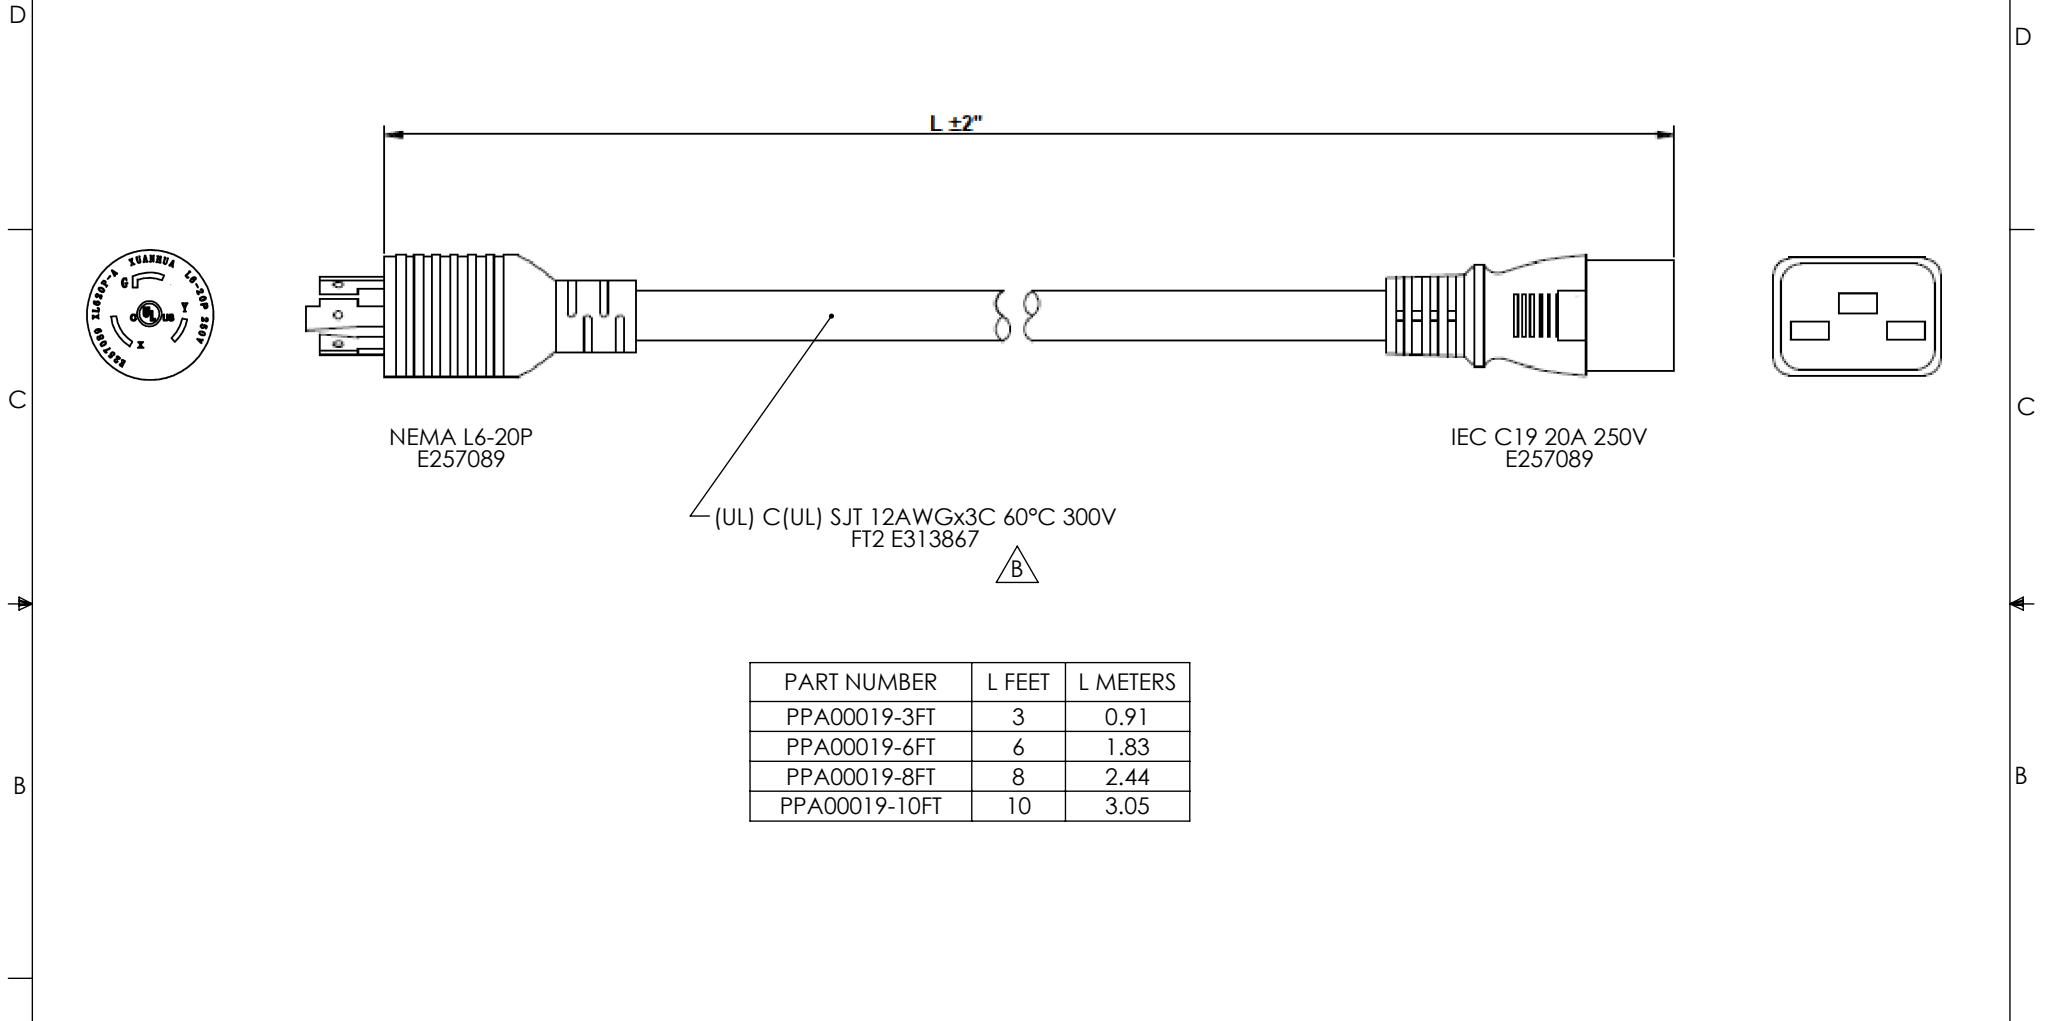

PART NUMBER	L FEET	L METERS
PPA00019-3FT	3	0.91
PPA00019-6FT	6	1.83
PPA00019-8FT	8	2.44
PPA00019-10FT	10	3.05

NOTES:

1. APPROVALS: UL, cUL.
2. RATING: 20A/250V.
3. COLOR CODING: BLACK, WHITE, GREEN.
4. CABLE ASSEMBLY SHALL BE INDIVIDUALLY PACKAGED IN ACCORDANCE WITH SPEC. PS-0031.

UNLESS OTHERWISE SPECIFIED, DIMENSIONS ARE IN INCHES [mm] OVERALL CABLE LENGTH TOLERANCE: ≤12 [305] = +1 [25] / -0 >12 [305] ≤60 [1524] = +2 [51] / -0 >60 [1524] ≤120 [3048] = +4 [102] / -0 >120 [3048] ≤300 [7620] = +6 [152] / -0 >300 [7620] = +5% / -0 ALL OTHER DIMENSIONAL TOLERANCES: .X = ± .2 [5] FRACTIONS ± 1/32 .XX = ± .02 [5] ANGLES ± 1° .XXX = ± .005 [13]	APPROVALS DRAWN BY DZINN	DATE 10/13/2020	 50 High Street, West Mill, North Andover, MA 01845 USA. Phone: 1.800.341.5266 1.978.682.6936
	CHECKED BY DFRISIELLO	DATE 10/13/2020	
THIRD-ANGLE PROJECTION 	APPROVED BY MBLACKWOOD	DATE 10/13/2020	PRODUCT DESCRIPTION Nema L6-20P to C19 Power Cord, 20A, 250V
CONFIGURATION DETAILS OF UNDIMENSIONED FEATURES MAY VARY	COLOR VARIATIONS MAY OCCUR	SIZE A	CAGE CODE 43321
SCALE: NONE	CAD FILE: PPA00019.SLDDRW	ITEM NO. PPA00019	REV. B
SHEET 1 OF 1		SHEET 1 OF 1	