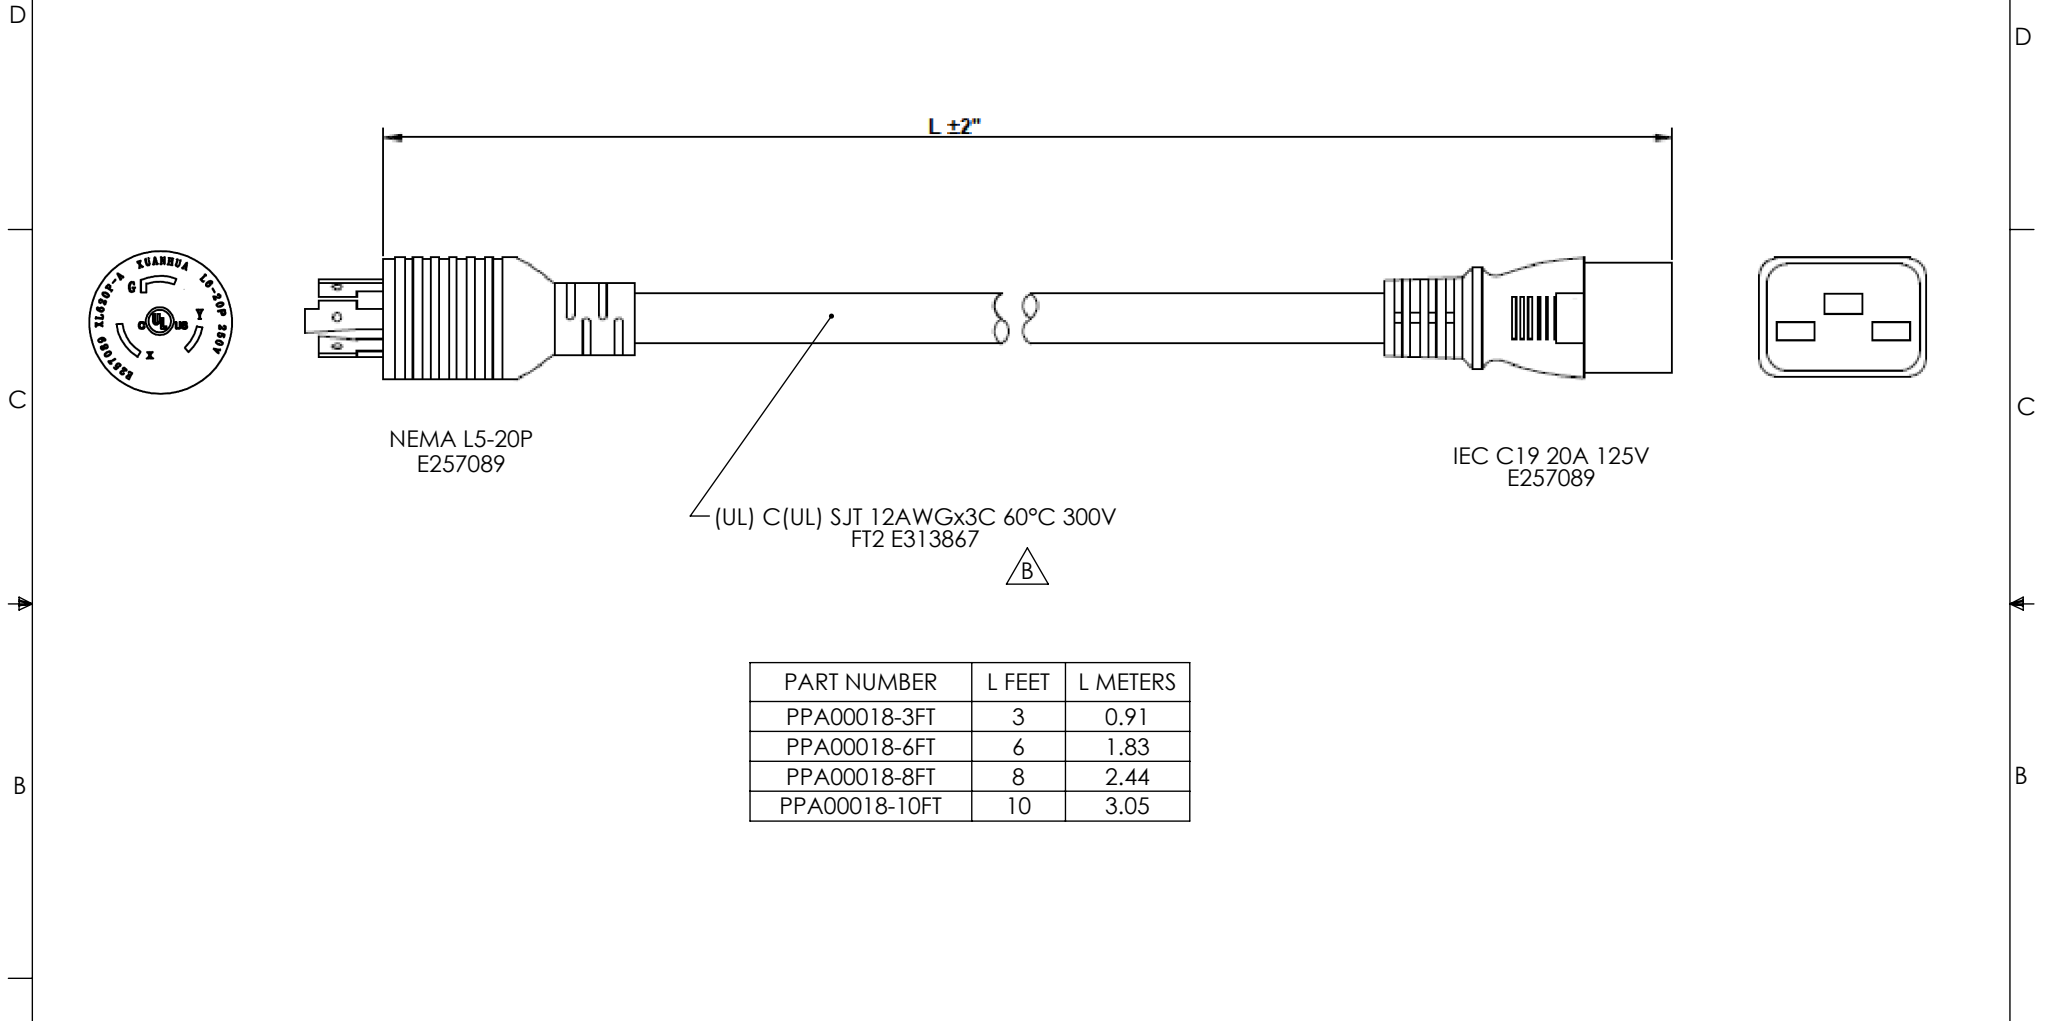

THE INFORMATION CONTAINED IN THIS DRAWING IS THE SOLE PROPERTY OF L-COM, INC. ANY REPRODUCTION IN PART OR WHOLE WITHOUT THE WRITTEN PERMISSION OF L-COM, INC. IS PROHIBITED.

REVISIONS			
REV	DESCRIPTION	DATE	APPROVED
A	INITIAL RELEASE	10/13/2020	MBLACKWOOD
B	UPDATE CABLE TEMP RATING	3/7/22	DGUST

PART NUMBER	L FEET	L METERS
PPA00018-3FT	3	0.91
PPA00018-6FT	6	1.83
PPA00018-8FT	8	2.44
PPA00018-10FT	10	3.05

NOTES:

1. APPROVALS: UL, cUL.
2. RATING: 20A/125V.
3. COLOR CODING: BLACK, WHITE, GREEN.
4. CABLE ASSEMBLY SHALL BE INDIVIDUALLY PACKAGED IN ACCORDANCE WITH SPEC. PS-0031.

UNLESS OTHERWISE SPECIFIED, DIMENSIONS ARE IN INCHES [mm] OVERALL CABLE LENGTH TOLERANCE: ≤12 [305] = +1 [25] / -0 >12 [305] ≤60 [1524] = +2 [51] / -0 >60 [1524] ≤120 [3048] = +4 [102] / -0 >120 [3048] ≤300 [7620] = +6 [152] / -0 >300 [7620] = +5% / -0 ALL OTHER DIMENSIONAL TOLERANCES: .X = ± .2 [5] FRACTIONS ± 1/32 .XX = ± .02 [.5] ANGLES ± 1° .XXX = ± .005 [.13]	APPROVALS	DATE	 50 High Street, West Mill, North Andover, MA 01845 USA. Phone: 1.800.341.5266 1.978.682.6936		
	DRAWN BY DZINN	10/13/2020		CATEGORY POWER PRODUCTS	
	CHECKED BY DFRISIELLO	10/13/2020			
APPROVED BY MBLACKWOOD	10/13/2020	PRODUCT DESCRIPTION Nema L5-20P to C19 Power Cord, 20A, 125V			
THIRD-ANGLE PROJECTION 	COLOR VARIATIONS MAY OCCUR	SIZE A	CAGE CODE 43321	ITEM NO. PPA00018	REV. B
SCALE: NONE		CAD FILE: PPA00018.SLDDRW		SHEET 1 OF 1	