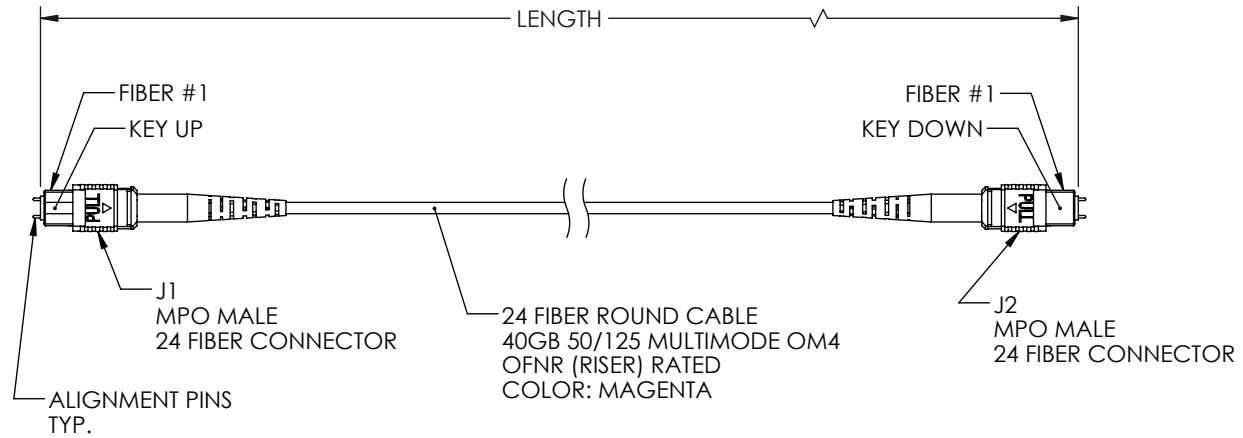

PART NUMBER	METERS [FEET]
MPMM24OM4AR-1	1.0 [3.28]
MPMM24OM4AR-3	3.0 [9.84]
MPMM24OM4AR-5	5.0 [16.40]
MPMM24OM4AR-10	10.0 [32.81]

- NOTES:
- ALL CONNECTORS ACCOMPANIED WITH A DUST CAP INSTALLED (NOT SHOWN).
 - PACKAGING: INDIVIDUALLY PACKAGE EACH ASSEMBLY IN ACCORDANCE WITH L-COM SPECIFICATION PS-0031.

REGULATORY COMPLIANCE:
EU RoHS DIRECTIVE (MOST RECENT RELEASED VERSION)

UNLESS OTHERWISE SPECIFIED, DIMENSIONS ARE IN INCHES [mm] OVERALL CABLE LENGTH TOLERANCE: ≤12 [305] = +1 [25] / -0 >12 [305] ≤60 [1524] = +2 [51] / -0 >60 [1524] ≤120 [3048] = +4 [102] / -0 >120 [3048] ≤300 [7620] = +6 [152] / -0 >300 [7620] = +5% / -0 ALL OTHER DIMENSIONAL TOLERANCES: .X = ± .2 [5] FRACTIONS ± 1/32 .XX = ± .02 [5] ANGLES ± 1° .XXX = ± .005 [1.3]	APPROVALS	DATE	 50 High Street, West Mill, North Andover, MA 01845 USA. Phone: 1.800.341.5266 1.978.682.6936			
	DRAWN BY DMAY	2/22/22		CATEGORY FIBER OPTICS		
THIRD-ANGLE PROJECTION 	CHECKED BY JJOHNSTON	3/11/22	PRODUCT DESCRIPTION MPO W/ PINS TO MPO W/ PINS, 24 FIBER, TYPE A 40GB 50/125 OM4 MMF, OFNR JACKET			
	APPROVED BY PHOSPODAR	3/11/22		<table border="1"> <tr> <td>SIZE A</td> <td>CAGE CODE 43321</td> <td>ITEM NO. MPMM24OM4AR</td> <td>REV. A</td> </tr> </table>	SIZE A	CAGE CODE 43321
SIZE A	CAGE CODE 43321	ITEM NO. MPMM24OM4AR	REV. A			
CONFIGURATION DETAILS OF UNDIMENSIONED FEATURES MAY VARY		SCALE: NONE CAD FILE: MPMM24OM4AR.SLDDRW SHEET 1 OF 1				
COLOR VARIATIONS MAY OCCUR						