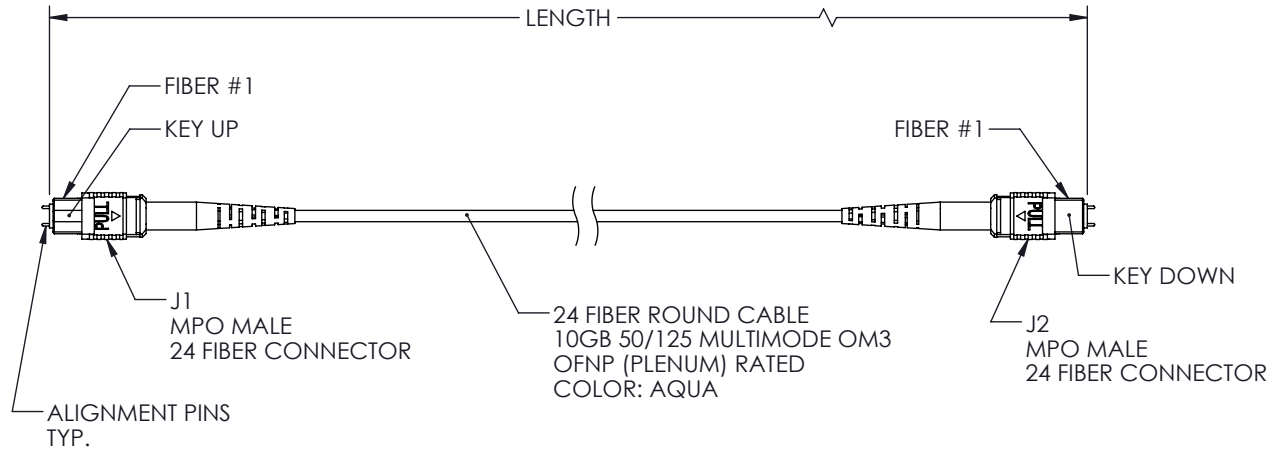

PART NUMBER	METERS [FEET]
MPMM24OM3AP-1	1.0 [3.28]
MPMM24OM3AP-3	3.0 [9.84]
MPMM24OM3AP-5	5.0 [16.40]
MPMM24OM3AP-10	10.0 [32.81]

- NOTES:
- ALL CONNECTORS ACCOMPANIED WITH A DUST CAP INSTALLED (NOT SHOWN).
  - PACKAGING: INDIVIDUALLY PACKAGE EACH ASSEMBLY IN ACCORDANCE WITH L-COM SPECIFICATION PS-0031.

**REGULATORY COMPLIANCE:**  
EU RoHS DIRECTIVE (MOST RECENT RELEASED VERSION)

UNLESS OTHERWISE SPECIFIED, DIMENSIONS ARE IN INCHES [mm] OVERALL CABLE LENGTH TOLERANCE: $\leq 12$ [305] = +1 [25] / -0 $> 12$ [305] $\leq 60$ [1524] = +2 [51] / -0 $> 60$ [1524] $\leq 120$ [3048] = +4 [102] / -0 $> 120$ [3048] $\leq 300$ [7620] = +6 [152] / -0 $> 300$ [7620] = +5% / -0 ALL OTHER DIMENSIONAL TOLERANCES: .X = $\pm .2$ [5]   FRACTIONS $\pm 1/32$ .XX = $\pm .02$ [.5]   ANGLES $\pm 1^\circ$ .XXX = $\pm .005$ [.13]	APPROVALS	DATE	 50 High Street, West Mill, North Andover, MA 01845 USA. Phone: 1.800.341.5266 1.978.682.6936		
	DRAWN BY DMAY	2/21/22		CATEGORY <b>FIBER OPTICS</b>	
	CHECKED BY JJOHNSTON	3/11/22			
	APPROVED BY PHOSPODAR	3/11/22			
CONFIGURATION DETAILS OF UNDIMENSIONED FEATURES MAY VARY COLOR VARIATIONS MAY OCCUR	PRODUCT DESCRIPTION <b>MPO W/ PINS TO MPO W/ PINS, 24 FIBER, TYPE A 10GB 50/125 OM3 MMF, OFNP JACKET</b>	SIZE <b>A</b>	CAGE CODE <b>43321</b>	ITEM NO. <b>MPMM24OM3AP</b>	REV. <b>A</b>
THIRD-ANGLE PROJECTION 	SCALE: NONE	CAD FILE: MPMM24OM3AP.SLDDRW	SHEET 1 OF 1		