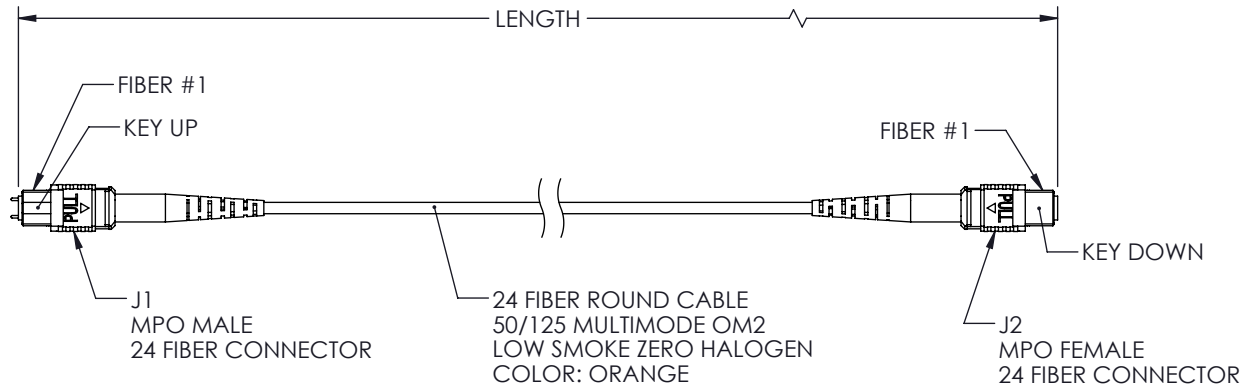

WIRING MAP TYPE A		
J1	COLOR	J2
1	BLUE	13
2	ORANGE	14
3	GREEN	15
4	BROWN	16
5	GRAY	17
6	WHITE	18
7	RED	19
8	BLACK	20
9	YELLOW	21
10	PURPLE	22
11	ROSE	23
12	AQUA	24
13	BLUE/BLACK	1
14	ORANGE/BLACK	2
15	GREEN/BLACK	3
16	BROWN/BLACK	4
17	GRAY/BLACK	5
18	WHITE/BLACK	6
19	RED/BLACK	7
20	BLACK/WHITE	8
21	YELLOW/BLACK	9
22	PURPLE/BLACK	10
23	ROSE/BLACK	11
24	AQUA/BLACK	12

PART NUMBER	METERS [FEET]
MPMF24OM2AZ-1	1.0 [3.28]
MPMF24OM2AZ-3	3.0 [9.84]
MPMF24OM2AZ-5	5.0 [16.40]
MPMF24OM2AZ-10	10.0 [32.81]

- NOTES:
- ALL CONNECTORS ACCOMPANIED WITH A DUST CAP INSTALLED (NOT SHOWN).
 - PACKAGING: INDIVIDUALLY PACKAGE EACH ASSEMBLY IN ACCORDANCE WITH L-COM SPECIFICATION PS-0031.

REGULATORY COMPLIANCE:
EU RoHS DIRECTIVE (MOST RECENT RELEASED VERSION)

UNLESS OTHERWISE SPECIFIED, DIMENSIONS ARE IN INCHES [mm] OVERALL CABLE LENGTH TOLERANCE: ≤12 [305] = +1 [25] / -0 >12 [305] ≤60 [1524] = +2 [51] / -0 >60 [1524] ≤120 [3048] = +4 [102] / -0 >120 [3048] ≤300 [7620] = +6 [152] / -0 >300 [7620] = +5% / -0 ALL OTHER DIMENSIONAL TOLERANCES: .X = ± .2 [5] FRACTIONS ± 1/32 .XX = ± .02 [5] ANGLES ± 1° .XXX = ± .005 [1.3]	APPROVALS	DATE	 50 High Street, West Mill, North Andover, MA 01845 USA. Phone: 1.800.341.5266 1.978.682.6936			
	DRAWN BY DMAY	2/17/22		CATEGORY FIBER OPTICS		
THIRD-ANGLE PROJECTION 	CHECKED BY JJOHNSTON	3/11/22	PRODUCT DESCRIPTION MPO W/ PINS TO MPO NO PINS, 24 FIBER, TYPE A 50/125 OM2 MMF, LSZH JACKET			
	APPROVED BY PHOSPODAR	3/11/22		<table border="1"> <tr> <td>SIZE A</td> <td>CAGE CODE 43321</td> <td>ITEM NO. MPMF24OM2AZ</td> <td>REV. A</td> </tr> </table>	SIZE A	CAGE CODE 43321
SIZE A	CAGE CODE 43321	ITEM NO. MPMF24OM2AZ	REV. A			
CONFIGURATION DETAILS OF UNDIMENSIONED FEATURES MAY VARY		SCALE: NONE CAD FILE: MPMF24OM2AZ.SLDDRW SHEET 1 OF 1				
COLOR VARIATIONS MAY OCCUR						