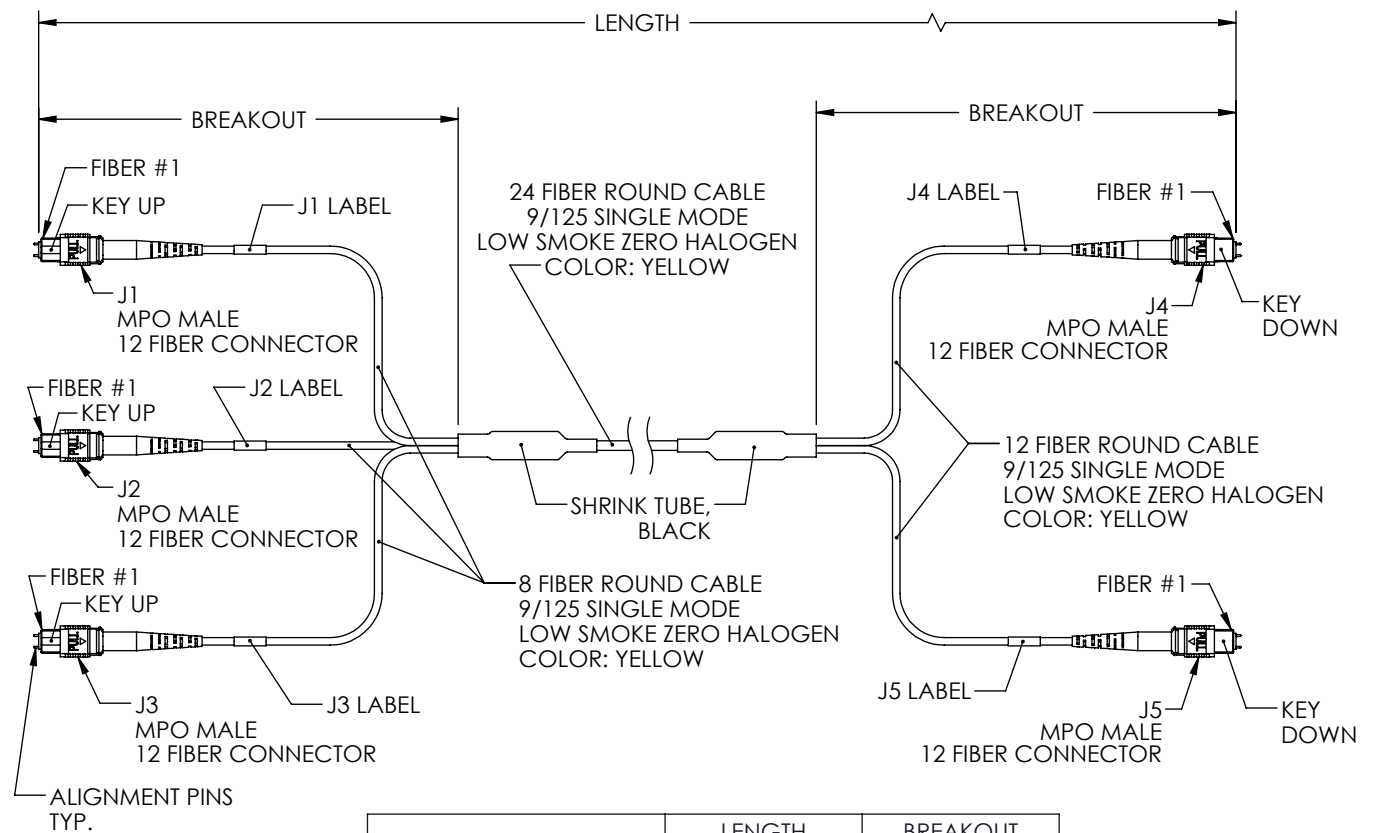

WIRING MAP

J1	J2	J3	COLOR	J3	J4
		12	BLUE		1
		11	ORANGE		2
		10	GREEN		3
		9	BROWN		4
12			GRAY		5
11			WHITE		6
2			RED		7
1			BLACK		8
	4		YELLOW		9
	3		PURPLE		10
	2		ROSE		11
	1		AQUA		12
12			BLUE w/TRACER	1	
11			ORANGE w/TRACER	2	
10			GREEN w/TRACER	3	
9			BROWN w/TRACER	4	
10			GRAY w/TRACER	5	
9			WHITE w/TRACER	6	
4			RED w/TRACER	7	
3			BLACK w/TRACER	8	
4			YELLOW w/TRACER	9	
3			PURPLE w/TRACER	10	
2			ROSE w/TRACER	11	
1			AQUA w/TRACER	12	

PART NUMBER	LENGTH METERS (FEET)	BREAKOUT METERS (FEET)
MPM308212SMZ-CA-1	1.0 (3.28)	0.3 (1.00)
MPM308212SMZ-CA-3	3.0 (9.84)	0.6 (2.00)
MPM308212SMZ-CA-5	5.0 (16.40)	
MPM308212SMZ-CA-10	10.0 (32.81)	

- NOTES:
- MPO CONNECTOR SINGLE MODE ASSEMBLY POLISH TYPE: APC.
 - ALL CONNECTORS ACCOMPANIED WITH A DUST CAP INSTALLED (NOT SHOWN).
 - PACKAGING: INDIVIDUALLY PACKAGE EACH ASSEMBLY IN ACCORDANCE WITH L-COM SPECIFICATION PS-0031.

UNLESS OTHERWISE SPECIFIED, DIMENSIONS ARE IN INCHES [mm] OVERALL CABLE LENGTH TOLERANCE: ≤12 [305] = +1 [25] / -0 >12 [305] ≤60 [1524] = +2 [51] / -0 >60 [1524] ≤120 [3048] = +4 [102] / -0 >120 [3048] ≤300 [7620] = +6 [152] / -0 >300 [7620] = +5% / -0 ALL OTHER DIMENSIONAL TOLERANCES: .X = ± .2 [5] FRACTIONS ± 1/32 .XX = ± .02 [.5] ANGLES ± 1° .XXX = ± .005 [.13]	APPROVALS DRAWN BY: DZINN CHECKED BY: DFRISIELLO APPROVED BY: PHOSPODAR	DATE 03/24/2021 03/24/2021 03/24/2021	 50 High Street, West Mill, North Andover, MA 01845 USA. Phone: 1.800.341.5266 1.978.682.6936	
	THIRD-ANGLE PROJECTION 	CONFIGURATION DETAILS OF UNDIMENSIONED FEATURES MAY VARY COLOR VARIATIONS MAY OCCUR		PRODUCT DESCRIPTION FIBER AG CONV HARNESS, 3XMP08 (M) TO 2XMP012 (M)
SIZE A		CAGE CODE 43321	ITEM NO. MPM308212SMZ-CA	REV. A
SCALE: NONE		CAD FILE: MPM308212SMZ-CA.SLDDRW		SHEET 1 OF 1