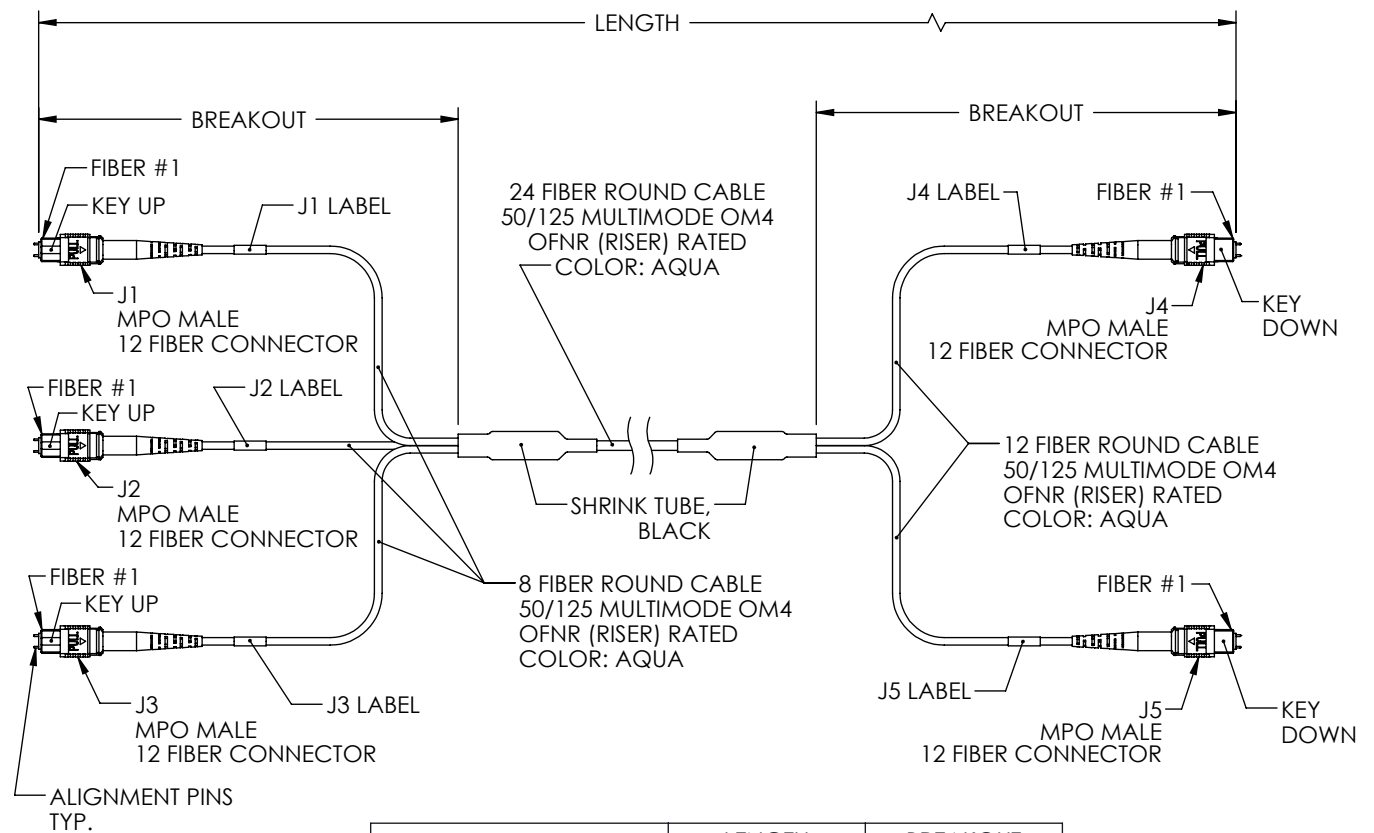

WIRING MAP

J1	J2	J3	COLOR	J3	J4
		12	BLUE		1
		11	ORANGE		2
		10	GREEN		3
		9	BROWN		4
12			GRAY		5
11			WHITE		6
2			RED		7
1			BLACK		8
	4		YELLOW		9
	3		PURPLE		10
	2		ROSE		11
	1		AQUA		12
12			BLUE w/TRACER	1	
11			ORANGE w/TRACER	2	
10			GREEN w/TRACER	3	
9			BROWN w/TRACER	4	
10			GRAY w/TRACER	5	
9			WHITE w/TRACER	6	
4			RED w/TRACER	7	
3			BLACK w/TRACER	8	
4			YELLOW w/TRACER	9	
3			PURPLE w/TRACER	10	
2			ROSE w/TRACER	11	
1			AQUA w/TRACER	12	

PART NUMBER	LENGTH METERS (FEET)	BREAKOUT METERS (FEET)
MPM308212OM4R-CA-1	1.0 (3.28)	0.3 (1.00)
MPM308212OM4R-CA-3	3.0 (9.84)	0.6 (2.00)
MPM308212OM4R-CA-5	5.0 (16.40)	
MPM308212OM4R-CA-10	10.0 (32.81)	

NOTES:

- MPO CONNECTOR MULTIMODE ASSEMBLY POLISH TYPE: UPC.
- ALL CONNECTORS ACCOMPANIED WITH A DUST CAP INSTALLED (NOT SHOWN).
- PACKAGING: INDIVIDUALLY PACKAGE EACH ASSEMBLY IN ACCORDANCE WITH L-COM SPECIFICATION PS-0031.

UNLESS OTHERWISE SPECIFIED, DIMENSIONS ARE IN INCHES [mm]	APPROVALS	DATE	 50 High Street, West Mill, North Andover, MA 01845 USA. Phone: 1.800.341.5266 1.978.682.6936
	OVERALL CABLE LENGTH TOLERANCE: ≤ 12 [305] = +1 [25] / -0 > 12 [305] ≤ 60 [1524] = +2 [51] / -0 > 60 [1524] ≤ 120 [3048] = +4 [102] / -0 > 120 [3048] ≤ 300 [7620] = +6 [152] / -0 > 300 [7620] = +5% / -0	DRAWN BY DZINN 03/24/2021	
ALL OTHER DIMENSIONAL TOLERANCES: .X = $\pm .2$ [5] FRACTIONS $\pm 1/32$.XX = $\pm .02$ [.5] ANGLES $\pm 1^\circ$.XXX = $\pm .005$ [.13]	APPROVED BY PHOSPODAR 03/24/2021	CONFIGURATION DETAILS OF UNDIMENSIONED FEATURES MAY VARY	CATEGORY FIBER OPTICS
THIRD-ANGLE PROJECTION 	COLOR VARIATIONS MAY OCCUR	PRODUCT DESCRIPTION FIBER AG CONV HARNESS, 3XMP08 (M) TO 2XMP012 (M)	SCALE: NONE CAD FILE: MPM308212OM4R-CA.SLDDRW SHEET 1 OF 1
	SIZE A	CAGE CODE 43321	ITEM NO. MPM308212OM4R-CA