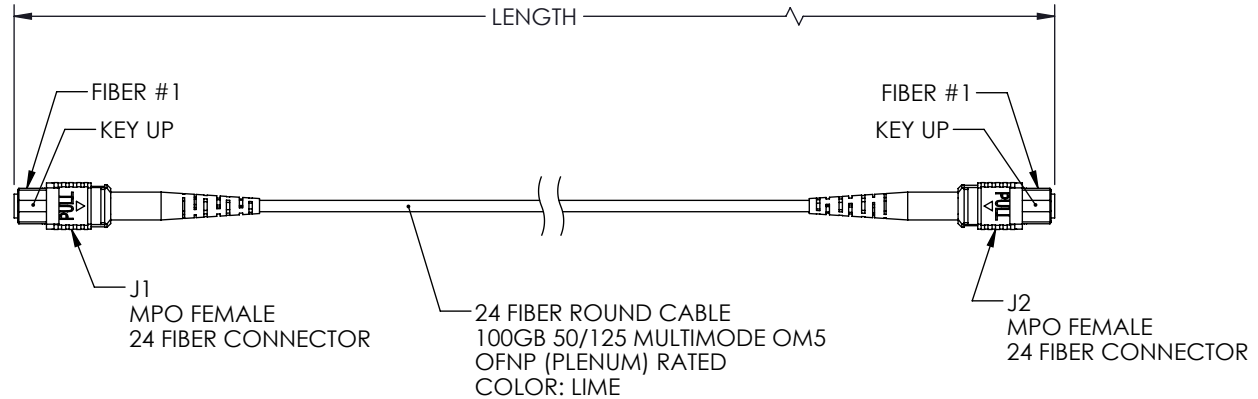

PART NUMBER	METERS [FEET]
MPFF24OM5BP-1	1.0 [3.28]
MPFF24OM5BP-3	3.0 [9.84]
MPFF24OM5BP-5	5.0 [16.40]
MPFF24OM5BP-10	10.0 [32.81]

- NOTES:
- ALL CONNECTORS ACCOMPANIED WITH A DUST CAP INSTALLED (NOT SHOWN).
 - PACKAGING: INDIVIDUALLY PACKAGE EACH ASSEMBLY IN ACCORDANCE WITH L-COM SPECIFICATION PS-0031.

REGULATORY COMPLIANCE:
EU RoHS DIRECTIVE (MOST RECENT RELEASED VERSION)

UNLESS OTHERWISE SPECIFIED, DIMENSIONS ARE IN INCHES [mm] OVERALL CABLE LENGTH TOLERANCE: ≤12 [305] = +1 [25] / -0 >12 [305] ≤60 [1524] = +2 [51] / -0 >60 [1524] ≤120 [3048] = +4 [102] / -0 >120 [3048] ≤300 [7620] = +6 [152] / -0 >300 [7620] = +5% / -0 ALL OTHER DIMENSIONAL TOLERANCES: .X = ± .2 [5] FRACTIONS ± 1/32 .XX = ± .02 [.5] ANGLES ± 1° .XXX = ± .005 [.13]	APPROVALS	DATE	 50 High Street, West Mill, North Andover, MA 01845 USA. Phone: 1.800.341.5266 1.978.682.6936				
	DRAWN BY DMAY	2/23/22		CATEGORY FIBER OPTICS			
THIRD-ANGLE PROJECTION 	CHECKED BY JJOHNSTON	3/11/22	PRODUCT DESCRIPTION MPO NO PINS TO MPO NO PINS, 24 FIBER, TYPE B 100GB 50/125 OM5 MMF, OFNP JACKET				
	APPROVED BY PHOSPODAR	3/11/22	<table border="1"> <tr> <td>SIZE A</td> <td>CAGE CODE 43321</td> <td>ITEM NO. MPFF24OM5BP</td> <td>REV. A</td> </tr> </table>	SIZE A	CAGE CODE 43321	ITEM NO. MPFF24OM5BP	REV. A
SIZE A	CAGE CODE 43321	ITEM NO. MPFF24OM5BP	REV. A				
	CONFIGURATION DETAILS OF UNDIMENSIONED FEATURES MAY VARY	COLOR VARIATIONS MAY OCCUR	SCALE: NONE CAD FILE: MPFF24OM5BP.SLDDRW SHEET 1 OF 1				