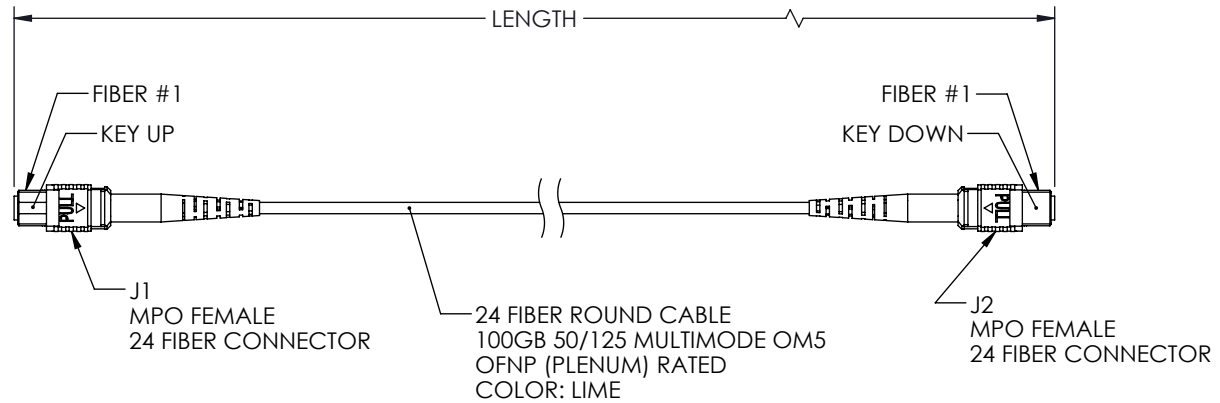

PART NUMBER	METERS [FEET]
MPFF24OM5AP-1	1.0 [3.28]
MPFF24OM5AP-3	3.0 [9.84]
MPFF24OM5AP-5	5.0 [16.40]
MPFF24OM5AP-10	10.0 [32.81]

- NOTES:
- ALL CONNECTORS ACCOMPANIED WITH A DUST CAP INSTALLED (NOT SHOWN).
 - PACKAGING: INDIVIDUALLY PACKAGE EACH ASSEMBLY IN ACCORDANCE WITH L-COM SPECIFICATION PS-0031.

REGULATORY COMPLIANCE:
EU RoHS DIRECTIVE (MOST RECENT RELEASED VERSION)

UNLESS OTHERWISE SPECIFIED, DIMENSIONS ARE IN INCHES [mm] OVERALL CABLE LENGTH TOLERANCE: ≤12 [305] = +1 [25] / -0 >12 [305] ≤60 [1524] = +2 [51] / -0 >60 [1524] ≤120 [3048] = +4 [102] / -0 >120 [3048] ≤300 [7620] = +6 [152] / -0 >300 [7620] = +5% / -0 ALL OTHER DIMENSIONAL TOLERANCES: .X = ± .2 [5] FRACTIONS ± 1/32 .XX = ± .02 [5] ANGLES ± 1° .XXX = ± .005 [1.3]	APPROVALS	DATE	 50 High Street, West Mill, North Andover, MA 01845 USA. Phone: 1.800.341.5266 1.978.682.6936				
	DRAWN BY DMAY	2/23/22		CATEGORY FIBER OPTICS			
THIRD-ANGLE PROJECTION 	CHECKED BY JJOHNSTON	3/11/22	PRODUCT DESCRIPTION MPO NO PINS TO MPO NO PINS, 24 FIBER, TYPE A 100GB 50/125 OM5 MMF, OFNP JACKET				
	APPROVED BY PHOSPODAR	3/11/22	<table border="1"> <tr> <td>SIZE A</td> <td>CAGE CODE 43321</td> <td>ITEM NO. MPFF24OM5AP</td> <td>REV. A</td> </tr> </table>	SIZE A	CAGE CODE 43321	ITEM NO. MPFF24OM5AP	REV. A
SIZE A	CAGE CODE 43321	ITEM NO. MPFF24OM5AP	REV. A				
	CONFIGURATION DETAILS OF UNDIMENSIONED FEATURES MAY VARY	COLOR VARIATIONS MAY OCCUR	SCALE: NONE CAD FILE: MPFF24OM5AP.SLDDRW SHEET 1 OF 1				