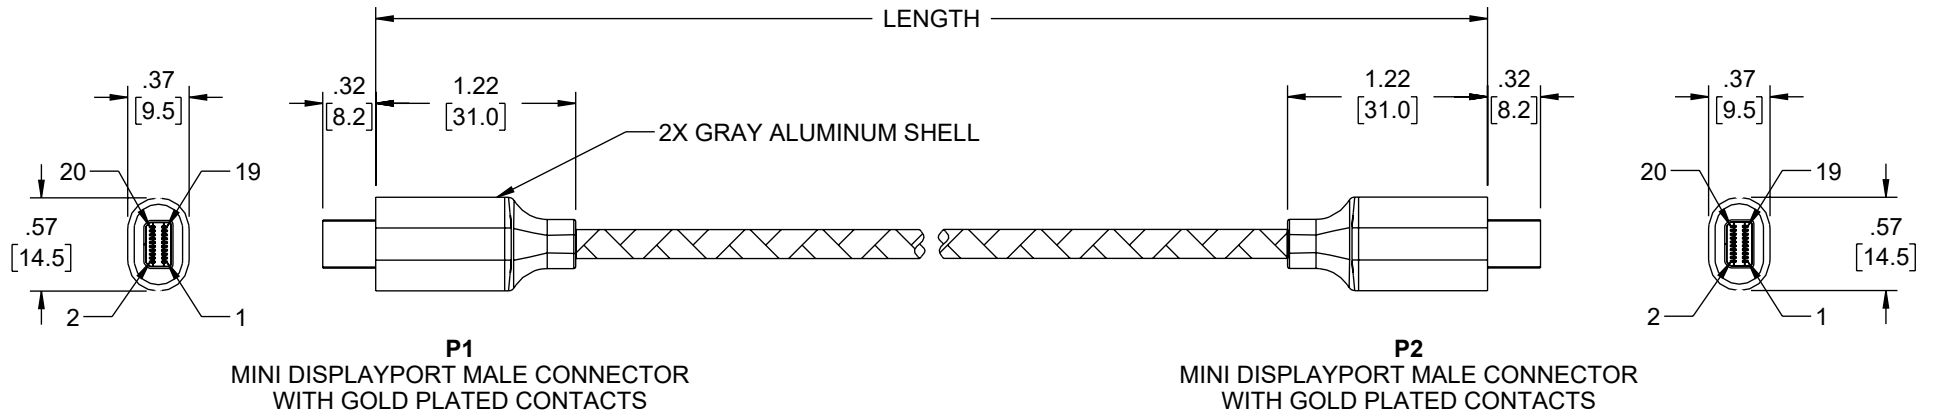

6

5

4

3

2

1

REVISION					
ZONE	REV	DESCRIPTION	DATE	CHANGED BY	APPROVED
	B	UPDATED PER ECO-13317	02/21/2024	HBAKKE	DGUST

P1
MINI DISPLAYPORT MALE CONNECTOR
WITH GOLD PLATED CONTACTS

P2
MINI DISPLAYPORT MALE CONNECTOR
WITH GOLD PLATED CONTACTS