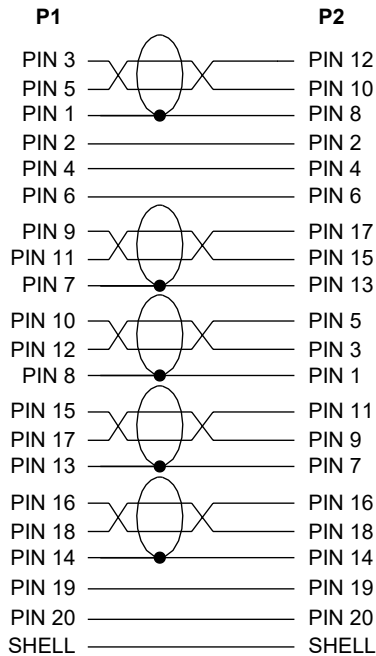

6

5

4

3

2

1

REVISION					
ZONE	REV	DESCRIPTION	DATE	CHANGED BY	APPROVED
	B	UPDATED PER ECO-13317	02/21/2024	HBAKKE	DGUST

**P1**  
MINI DISPLAYPORT MALE CONNECTOR  
WITH GOLD PLATED CONTACTS

**P2**  
MINI DISPLAYPORT MALE CONNECTOR  
WITH GOLD PLATED CONTACTS

PIN ASSIGNMENTS:

NOTES:

- CABLE: (7/0.08T\*1P+1C+AL+MY)\*5C+7/0.08T\*5C+ADB  
OD: 5.5mm, BLACK NYLON BRAID, JACKET: PVC, BLACK
- ELECTRICAL TEST:
  - 100% OPEN SHORT & MISS WIRE TEST
  - CONTACT RESISTANCE: 5 OHM MAX
  - INSULATION RESISTANCE: 10M OHM MIN
  - HI-POT TEST: DC 300V/10ms
- CABLE SHALL BE TESTED FOR CONTINUITY.
- CABLE SHALL BE INDIVIDUALLY PACKAGED.

**REGULATORY COMPLIANCE:**

EU RoHS DIRECTIVE (MOST RECENT RELEASED VERSION)

PART NUMBER	LENGTH	
	FEET	METERS
LMDPMDP4K-MM-1M	3.28	1.0
LMDPMDP4K-MM-3M	9.84	3.0

UNLESS OTHERWISE SPECIFIED  
LEADING DIMENSIONS ARE INCHES  
DIMENSIONS IN [ ] ARE MILLIMETERS

TOLERANCES:  
X = ±.2 [5] | FRACTIONS ± 1/32  
.XX = ±.02 [0.5] | ANGLES ± 1°  
.XXX = ±.005 [0.13]

CABLE LENGTH TOLERANCES:  
≤12 [305] = +1 [25] / -0  
>12 [305] ≤ 60 [1524] = +2 [51] / -0  
>60 [1524] ≤ 120 [3048] = +4 [102] / -0  
>120 [3048] ≤ 300 [7620] = +6 [152] / -0  
>300 [7620] = +5% / -0