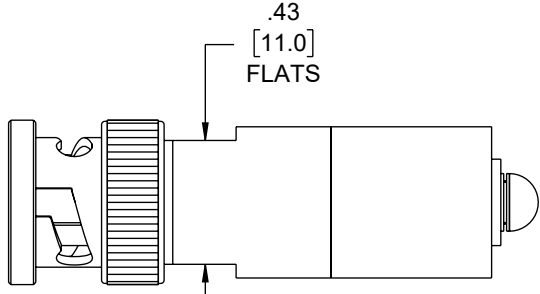

6

5

4

3

2

1

REVISION					
ZONE	REV	DESCRIPTION	DATE	CHANGED BY	APPROVED
	A	INITIAL RELEASE	09/20/2023	HBAKKE	EKIM

Website: www.L-com.com
Phone: 1.800.341.5266 | 1.978.682.6936

SCALE	SHEET
NONE	1 OF 1

DESCRIPTION
LF 3-SLOT TRB PLUG 78 OHM TERMINATOR W 6" CHAIN

THE INFORMATION CONTAINED IN THIS DRAWING IS THE SOLE PROPERTY OF INFINITE ELECTRONICS, INC. ANY REPRODUCTION IN PART OR WHOLE WITHOUT THE WRITTEN PERMISSION OF INFINITE ELECTRONICS, INC. IS PROHIBITED. THESE COMMODITIES, TECHNOLOGY OR SOFTWARE WERE EXPORTED FROM THE UNITED STATES IN ACCORDANCE WITH THE EXPORT ADMINISTRATION REGULATIONS. DIVERSION CONTRARY TO U.S. LAW PROHIBITED.

SIZE	CAGE CODE	DRAWN BY	ITEM NO.	REV
A	43321	HBAKKE	LCCNMSY00002	A

6

5

4

3

2

1