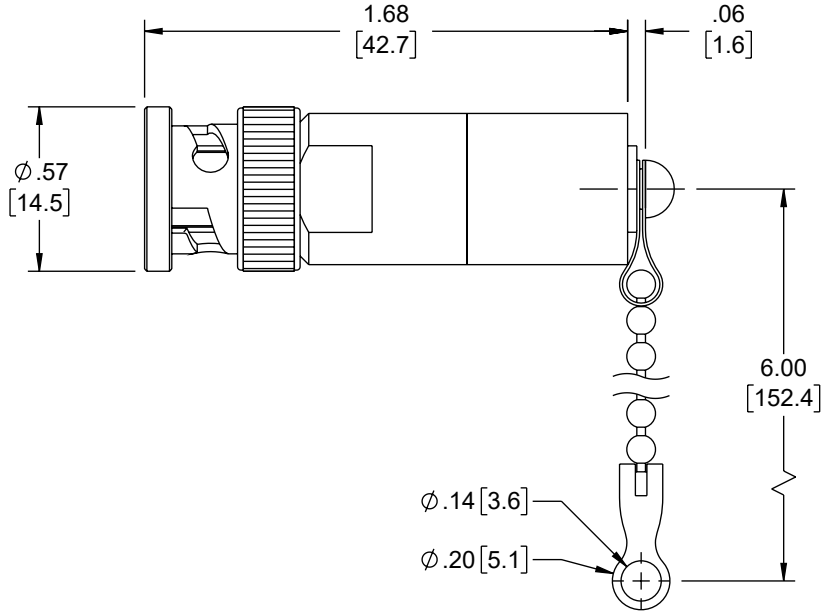

6

5

4

3

2

1

REVISION					
ZONE	REV	DESCRIPTION	DATE	CHANGED BY	APPROVED
	A	INITIAL RELEASE	09/20/2023	HBAKKE	EKIM

Website: www.L-com.com
Phone: 1.800.341.5266 | 1.978.682.6936

SCALE	SHEET
NONE	1 OF 1

DESCRIPTION
LF 3-SLOT TRB PLUG 78 OHM TERMINATOR W 6" CHAIN

THE INFORMATION CONTAINED IN THIS DRAWING IS THE SOLE PROPERTY OF INFINITE ELECTRONICS, INC. ANY REPRODUCTION IN PART OR WHOLE WITHOUT THE WRITTEN PERMISSION OF INFINITE ELECTRONICS, INC. IS PROHIBITED. THESE COMMODITIES, TECHNOLOGY OR SOFTWARE WERE EXPORTED FROM THE UNITED STATES IN ACCORDANCE WITH THE EXPORT ADMINISTRATION REGULATIONS. DIVERSION CONTRARY TO U.S. LAW PROHIBITED.

SIZE	CAGE CODE	DRAWN BY	ITEM NO.	REV
A	43321	HBAKKE	LCCNMSY00002	A

6

5

4

3

2

1