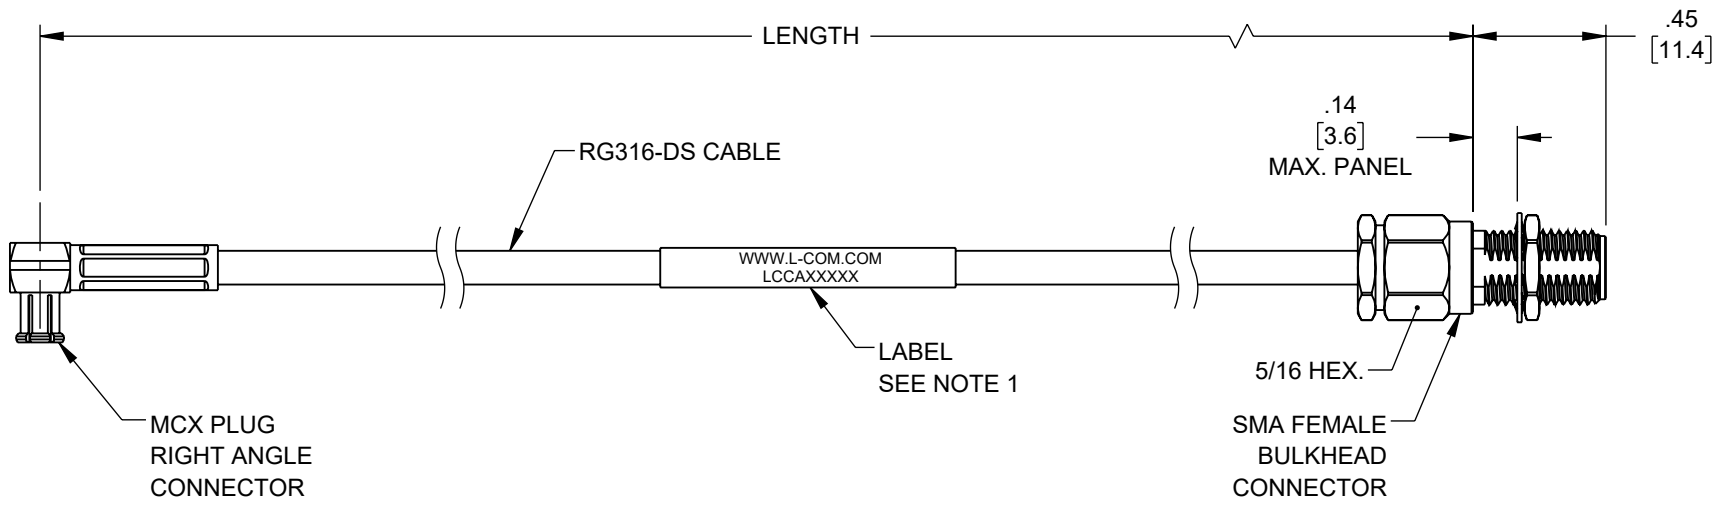

**NOTES:**

1. CABLE ASSEMBLY LENGTH LABEL PLACEMENT: 36 INCHES OR LESS, ONE LABEL APPROXIMATELY CENTERED. LONGER THAN 36 INCHES, TWO LABELS APPROXIMATELY 6 INCHES FROM EACH CONNECTOR.
2. CABLE ASSEMBLIES SHALL BE TESTED FOR CONTINUITY.
3. CABLE ASSEMBLY SHALL BE INDIVIDUALLY PACKAGED IN ACCORDANCE WITH L-COM SPECIFICATION PS-0031.

UNLESS OTHERWISE SPECIFIED, DIMENSIONS ARE IN INCHES [mm] OVERALL CABLE LENGTH TOLERANCE: ≤12 [305] = +1 [25] / -0 >12 [305] ≤60 [1524] = +2 [51] / -0 >60 [1524] ≤120 [3048] = +4 [102] / -0 >120 [3048] ≤300 [7620] = +6 [152] / -0 >300 [7620] = +5% / -0 ALL OTHER DIMENSIONAL TOLERANCES: .X = ± .2 [5]   FRACTIONS ± 1/32 .XX = ± .02 [5]   ANGLES ± 1° .XXX = ± .005 [13]	APPROVALS	DATE	 50 High Street, West Mill, North Andover, MA 01845 USA. Phone: 1.800.341.5266 1.978.682.6936		
	DRAWN BY VTHANGARAJ	06/23/2023		CATEGORY <b>COAXIAL</b>	
	CHECKED BY KLEITLEIN	06/23/2023			
	APPROVED BY AGANWANI	06/23/2023			
THIRD-ANGLE PROJECTION	CONFIGURATION DETAILS OF UNDIMENSIONED FEATURES MAY VARY	PRODUCT DESCRIPTION SMA FEMALE BULKHEAD TO MCX PLUG RIGHT ANGLE CABLE USING RG316-DS COAX			
	COLOR VARIATIONS MAY OCCUR	SIZE <b>A</b>	CAGE CODE <b>43321</b>	ITEM NO. <b>LCCA31486</b>	REV. <b>A</b>
		SCALE: NONE	CAD FILE: LCCA31486.SLDDRW	SHEET 1 OF 1	