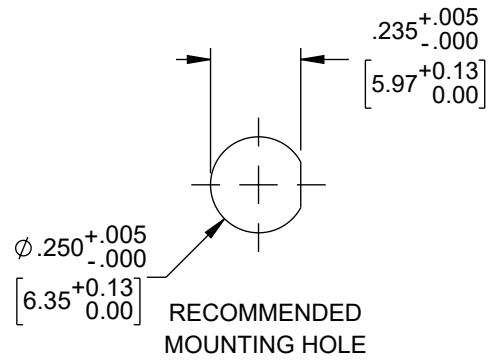

**NOTES:**

1. CABLE ASSEMBLY LENGTH LABEL PLACEMENT: 36 INCHES OR LESS, ONE LABEL APPROXIMATELY CENTERED. LONGER THAN 36 INCHES, TWO LABELS APPROXIMATELY 6 INCHES FROM EACH CONNECTOR.
2. CABLE ASSEMBLIES SHALL BE TESTED FOR CONTINUITY.
3. CABLE ASSEMBLY SHALL BE INDIVIDUALLY PACKAGED IN ACCORDANCE WITH L-COM SPECIFICATION PS-0031.

UNLESS OTHERWISE SPECIFIED, DIMENSIONS ARE IN INCHES [mm] OVERALL CABLE LENGTH TOLERANCE: ≤12 [305] = +1 [25] / -0 >12 [305] ≤60 [1524] = +2 [51] / -0 >60 [1524] ≤120 [3048] = +4 [102] / -0 >120 [3048] ≤300 [7620] = +6 [152] / -0 >300 [7620] = +5% / -0 ALL OTHER DIMENSIONAL TOLERANCES: .X = ± .2 [5]   FRACTIONS ± 1/32 .XX = ± .02 [5]   ANGLES ± 1° .XXX = ± .005 [13]	APPROVALS	DATE	 50 High Street, West Mill, North Andover, MA 01845 USA. Phone: 1.800.341.5266 1.978.682.6936		
	DRAWN BY VTHANGARAJ	06/23/2023		CATEGORY <b>COAXIAL</b>	
	CHECKED BY KLEITLEIN	06/23/2023			
	APPROVED BY AGANWANI	06/23/2023			
THIRD-ANGLE PROJECTION	CONFIGURATION DETAILS OF UNDIMENSIONED FEATURES MAY VARY	PRODUCT DESCRIPTION SMA FEMALE BULKHEAD TO MCX PLUG RIGHT ANGLE CABLE USING RG316-DS COAX			
	COLOR VARIATIONS MAY OCCUR	SIZE <b>A</b>	CAGE CODE <b>43321</b>	ITEM NO. <b>LCCA31486</b>	REV. <b>A</b>
		SCALE: NONE	CAD FILE: LCCA31486.SLDDRW	SHEET 1 OF 1	