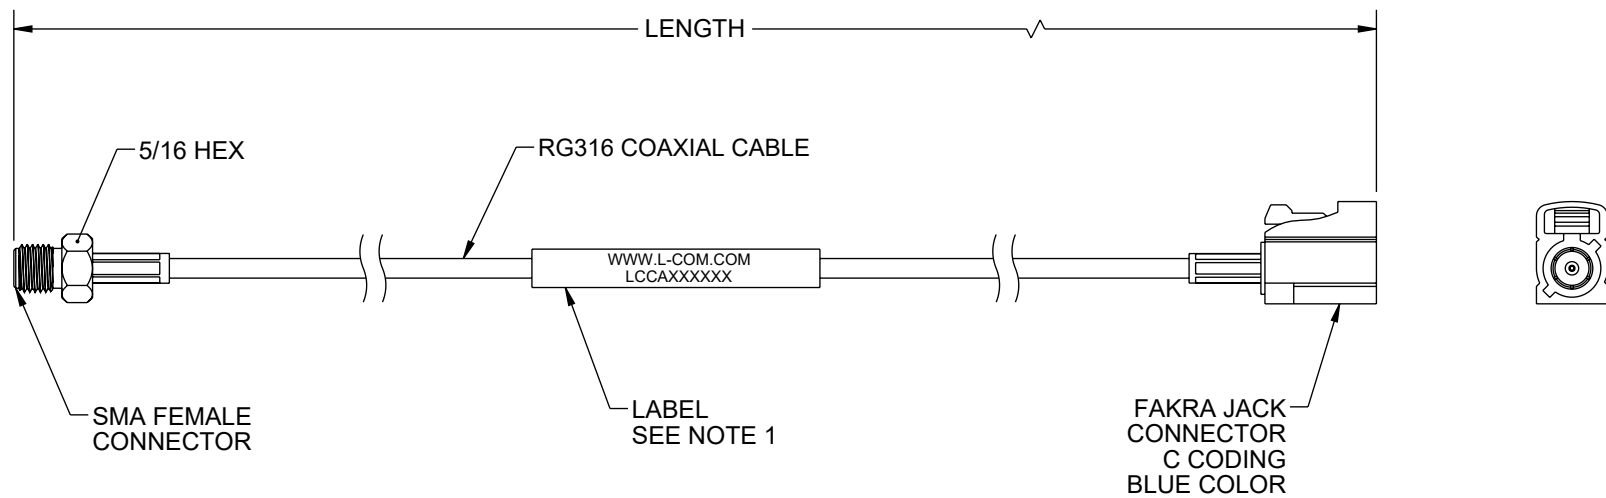

NOTES:

1. CABLE ASSEMBLY LENGTH LABEL PLACEMENT: 36 INCHES OR LESS, ONE LABEL APPROXIMATELY CENTERED. LONGER THAN 36 INCHES, TWO LABELS APPROXIMATELY 6 INCHES FROM EACH CONNECTOR.
2. CABLE ASSEMBLIES SHALL BE TESTED FOR CONTINUITY.
3. CABLE ASSEMBLY SHALL RECEIVE INSERTION LOSS TEST PER L-COM SPECIFICATIONS.
4. CABLE ASSEMBLY SHALL BE INDIVIDUALLY PACKAGED IN ACCORDANCE WITH L-COM SPECIFICATION PS-0031.

REGULATORY COMPLIANCE:

EU RoHS DIRECTIVE (MOST RECENT RELEASED VERSION)

UNLESS OTHERWISE SPECIFIED, DIMENSIONS ARE IN INCHES [mm] OVERALL CABLE LENGTH TOLERANCE: ≤12 [305] = +1 [25] / -0 >12 [305] ≤60 [1524] = +2 [51] / -0 >60 [1524] ≤120 [3048] = +4 [102] / -0 >120 [3048] ≤300 [7620] = +6 [152] / -0 >300 [7620] = +5% / -0 ALL OTHER DIMENSIONAL TOLERANCES: .X = ± .2 [5] FRACTIONS ± 1/32 .XX = ± .02 [5] ANGLES ± 1° .XXX = ± .005 [13]	APPROVALS	DATE	 50 High Street, West Mill, North Andover, MA 01845 USA. Phone: 1.800.341.5266 1.978.682.6936		
	DRAWN BY HBAKKE	5/10/2023			
	CHECKED BY DMAY	05/24/2023			
	APPROVED BY KLEITLEIN	05/24/2023			
THIRD-ANGLE PROJECTION	CONFIGURATION DETAILS OF UNDIMENSIONED FEATURES MAY VARY	CATEGORY COAXIAL			
	COLOR VARIATIONS MAY OCCUR	PRODUCT DESCRIPTION SMA Female to Blue Fakra Jack Cable Using RG316 Coax			
		SIZE A	CAGE CODE 43321	ITEM NO. LCCA31133	REV. A
		SCALE: NONE	CAD FILE: LCCA31133.SLDDRW	SHEET 1 OF 1	