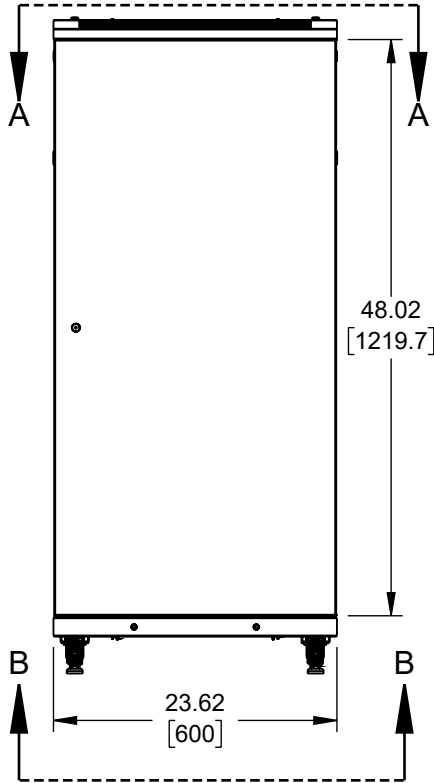

48.02
[1219.7]

23.62
[600]

2.60
[66]