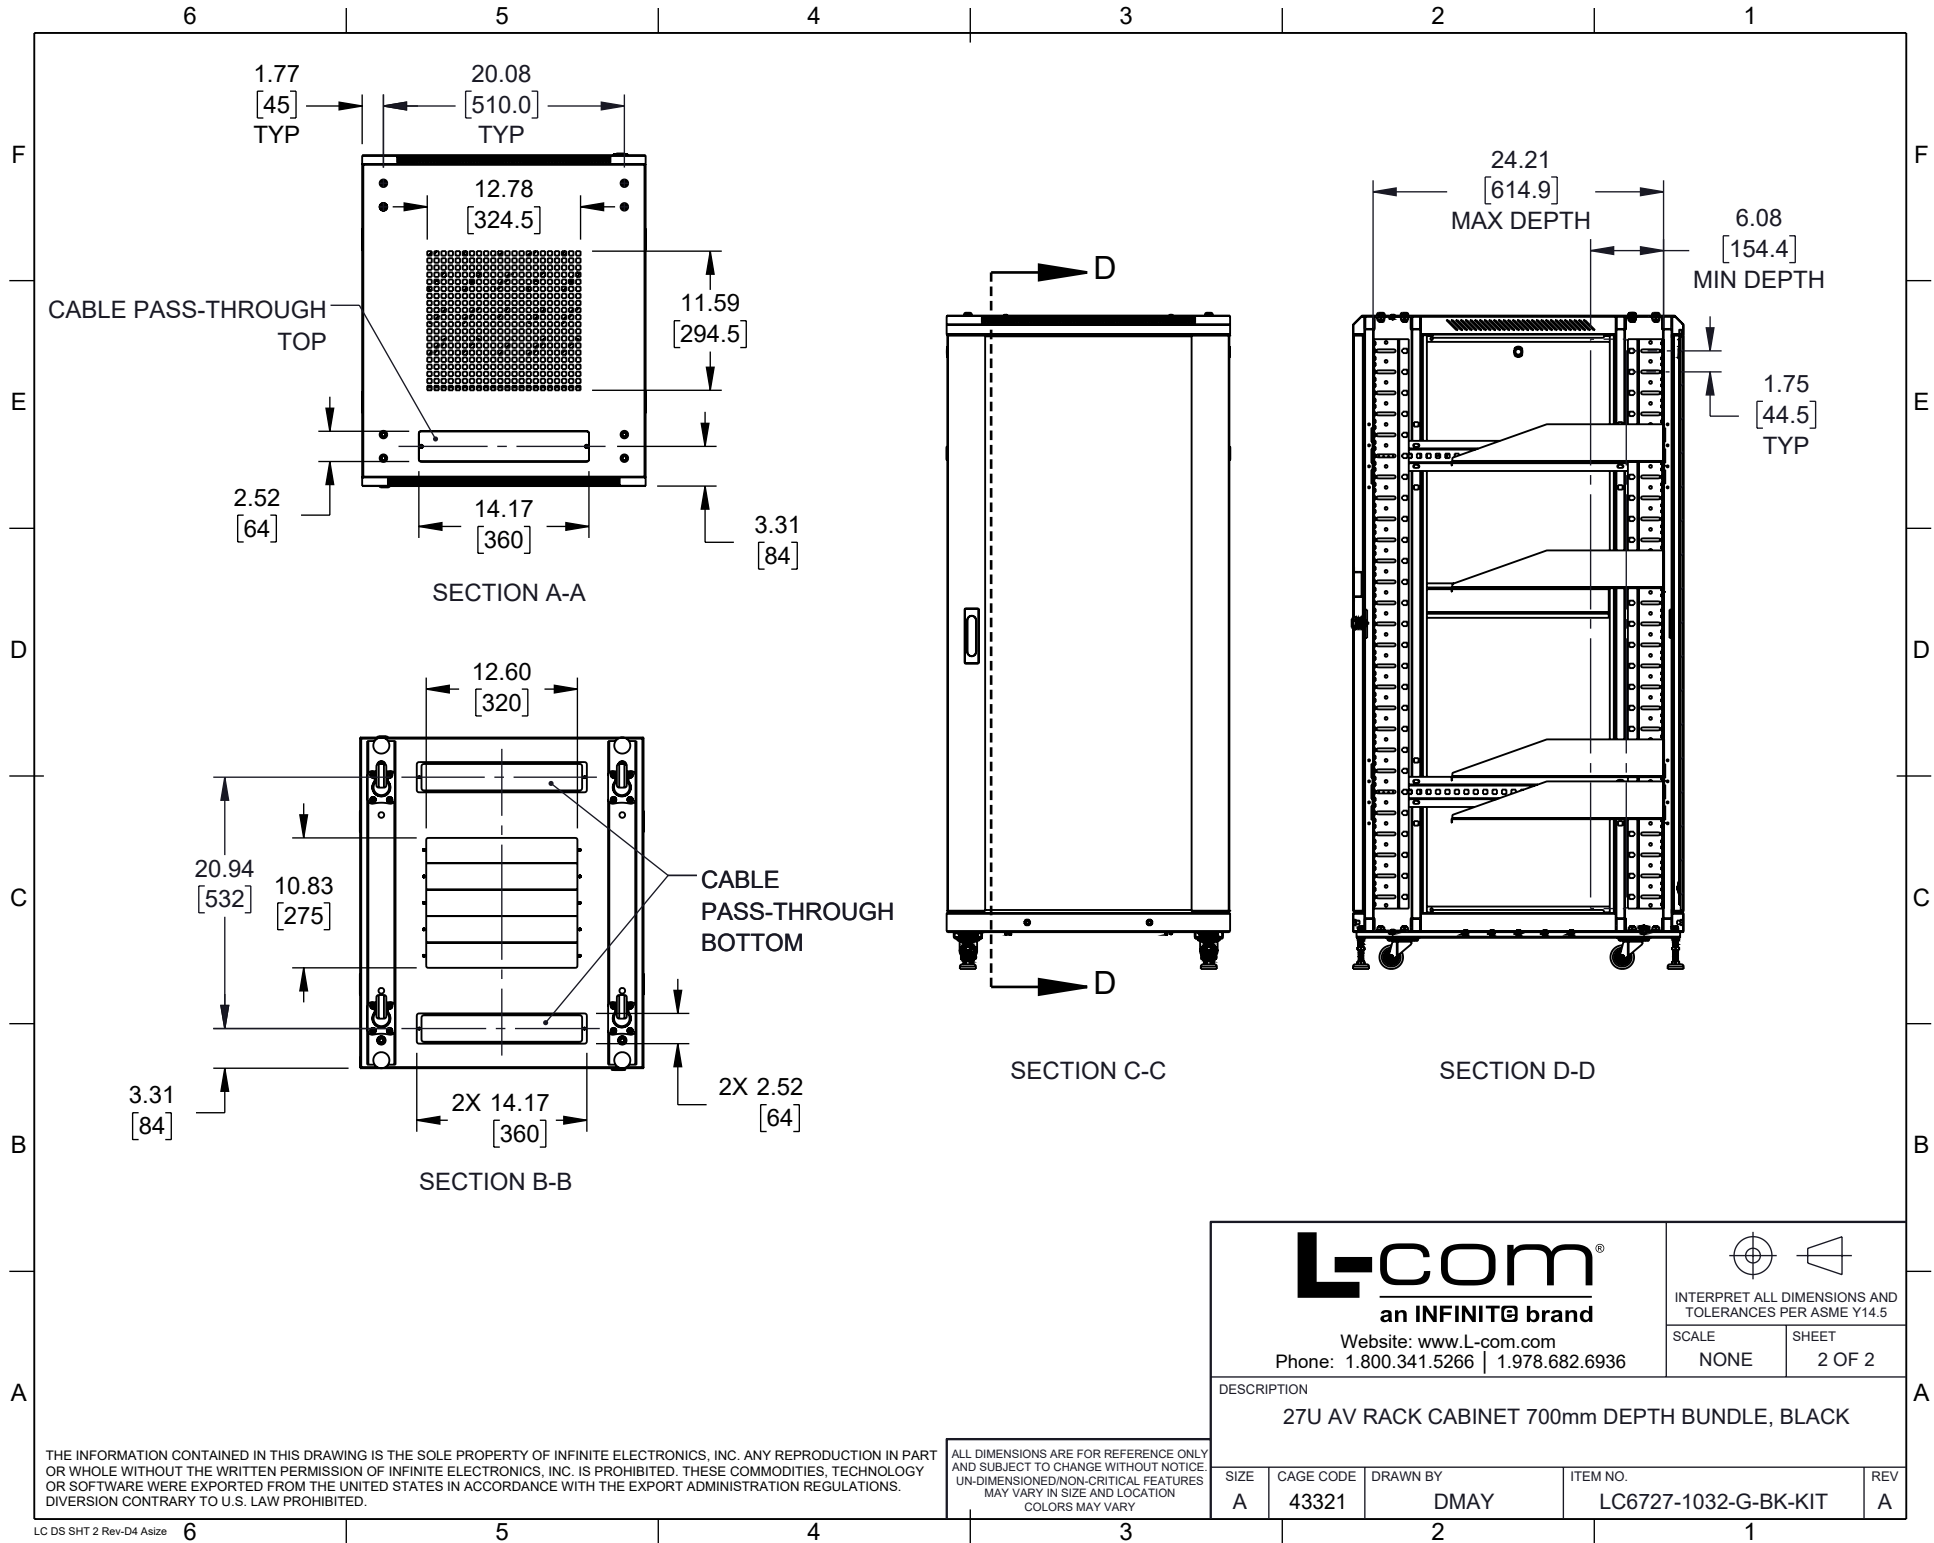

THE INFORMATION CONTAINED IN THIS DRAWING IS THE SOLE PROPERTY OF INFINITE ELECTRONICS, INC. ANY REPRODUCTION IN PART OR WHOLE WITHOUT THE WRITTEN PERMISSION OF INFINITE ELECTRONICS, INC. IS PROHIBITED. THESE COMMODITIES, TECHNOLOGY OR SOFTWARE WERE EXPORTED FROM THE UNITED STATES IN ACCORDANCE WITH THE EXPORT ADMINISTRATION REGULATIONS. DIVERSION CONTRARY TO U.S. LAW PROHIBITED.

  an INFINITE® brand Website: www.L-com.com Phone: 1.800.341.5266 | 1.978.682.6936		 INTERPRET ALL DIMENSIONS AND TOLERANCES PER ASME Y14.5	
		SCALE NONE	SHEET 2 OF 2
DESCRIPTION 27U AV RACK CABINET 700mm DEPTH BUNDLE, BLACK			
SIZE A	CAGE CODE 43321	DRAWN BY DMAY	ITEM NO. LC6727-1032-G-BK-KIT
			REV A