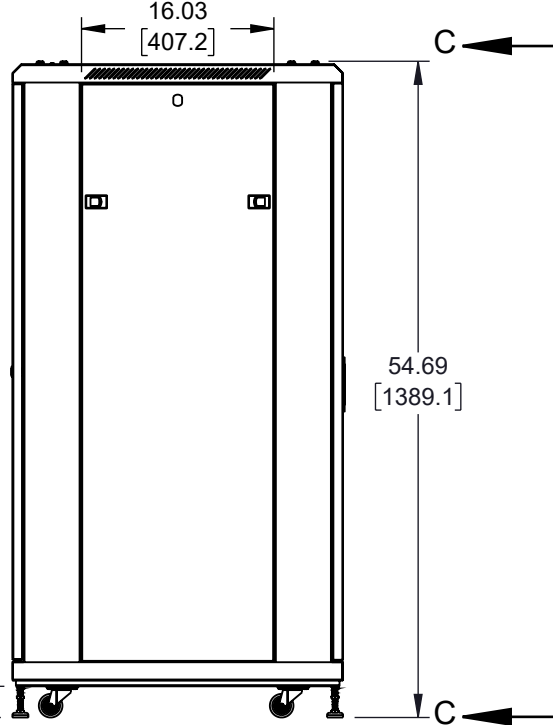

54.69
[1389.1]

C

B

B

A

A

UNLESS OTHERWISE SPECIFIED
LEADING DIMENSIONS ARE INCHES
DIMENSIONS IN [ ] ARE MILLIMETERS

TOLERANCES:
X = ±.2 [5]   FRACTIONS ± 1/32
.XX = ±.02 [0.5]   ANGLES ± 1°
.XXX = ±.005 [0.13]

L-com®
an INFINITE® brand

Website: www.L-com.com
Phone: 1.800.341.5266 | 1.978.682.6936

INTERPRET ALL DIMENSIONS AND
TOLERANCES PER ASME Y14.5

SCALE NONE   SHEET 1 OF 2

DESCRIPTION
27U AV RACK CABINET 700mm DEPTH BUNDLE, BLACK

THE INFORMATION CONTAINED IN THIS DRAWING IS THE SOLE PROPERTY OF INFINITE ELECTRONICS, INC. ANY REPRODUCTION IN PART OR WHOLE WITHOUT THE WRITTEN PERMISSION OF INFINITE ELECTRONICS, INC. IS PROHIBITED. THESE COMMODITIES, TECHNOLOGY OR SOFTWARE WERE EXPORTED FROM THE UNITED STATES IN ACCORDANCE WITH THE EXPORT ADMINISTRATION REGULATIONS. DIVERSION CONTRARY TO U.S. LAW PROHIBITED.

SIZE	CAGE CODE	DRAWN BY	ITEM NO.	REV
A	43321	DMAY	LC6727-1032-G-BK-KIT	A

6

5

4

3

2

1