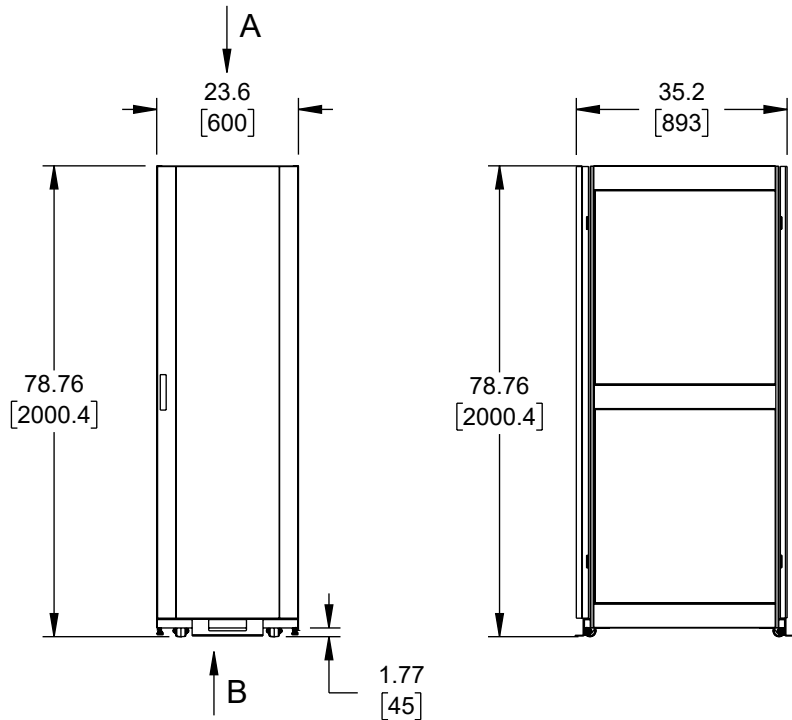

B

A

A

MAX EQUIPMENT MNT DEPTH  
(WITH CABLE MANAGEMENT RAIL)

MAX EQUIPMENT MNT DEPTH  
(WITHOUT CABLE MANAGEMENT RAIL)

TOP VIEW  
DOORS FULLY OPENED

THE INFORMATION CONTAINED IN THIS DRAWING IS THE SOLE PROPERTY OF INFINITE ELECTRONICS, INC. ANY REPRODUCTION IN PART OR WHOLE WITHOUT THE WRITTEN PERMISSION OF INFINITE ELECTRONICS, INC. IS PROHIBITED. THESE COMMODITIES, TECHNOLOGY OR SOFTWARE WERE EXPORTED FROM THE UNITED STATES IN ACCORDANCE WITH THE EXPORT ADMINISTRATION REGULATIONS. DIVERSION CONTRARY TO U.S. LAW PROHIBITED.

UNLESS OTHERWISE SPECIFIED LEADING DIMENSIONS ARE INCHES DIMENSIONS IN [ ] ARE MILLIMETERS

TOLERANCES:

X = ±.2 [5]	FRACTIONS
.XX = ±.02 [0.5]	± 1/32
.XXX = ±.005 [0.13]	ANGLES ± 1°

CABLE LENGTH TOLERANCES:

≤12 [305]	= +1 [25] / -0
>12 [305] ≤ 60 [1524]	= +2 [51] / -0
>60 [1524] ≤ 120 [3048]	= +4 [102] / -0
>120 [3048] ≤ 300 [7620]	= +6 [152] / -0
>300 [7620]	= +5% / -0

ALL DIMENSIONS ARE FOR REFERENCE ONLY AND SUBJECT TO CHANGE WITHOUT NOTICE. UN-DIMENSIONED/NON-CRITICAL FEATURES MAY VARY IN SIZE AND LOCATION. COLORS MAY VARY.