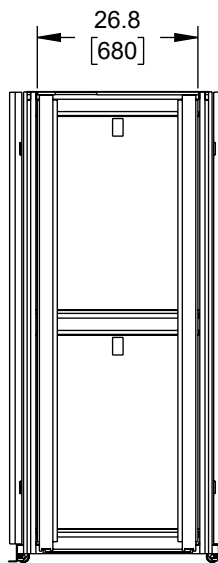

B

A

A

MAX EQUIPMENT MNT DEPTH  
(WITH CABLE MANAGEMENT RAIL)

MAX EQUIPMENT MNT DEPTH  
(WITHOUT CABLE MANAGEMENT RAIL)

TOP VIEW  
DOORS FULLY OPENED

THE INFORMATION CONTAINED IN THIS DRAWING IS THE SOLE PROPERTY OF INFINITE ELECTRONICS, INC. ANY REPRODUCTION IN PART OR WHOLE WITHOUT THE WRITTEN PERMISSION OF INFINITE ELECTRONICS, INC. IS PROHIBITED. THESE COMMODITIES, TECHNOLOGY OR SOFTWARE WERE EXPORTED FROM THE UNITED STATES IN ACCORDANCE WITH THE EXPORT ADMINISTRATION REGULATIONS. DIVERSION CONTRARY TO U.S. LAW PROHIBITED.

UNLESS OTHERWISE SPECIFIED LEADING DIMENSIONS ARE INCHES DIMENSIONS IN [ ] ARE MILLIMETERS

TOLERANCES:

X = ±.2 [5]	FRACTIONS
.XX = ±.02 [0.5]	± 1/32
.XXX = ±.005 [0.13]	ANGLES ± 1°

CABLE LENGTH TOLERANCES:

≤12 [305]	= +1 [25] / -0
>12 [305] ≤ 60 [1524]	= +2 [51] / -0
>60 [1524] ≤ 120 [3048]	= +4 [102] / -0
>120 [3048] ≤ 300 [7620]	= +6 [152] / -0
>300 [7620]	= +5% / -0

ALL DIMENSIONS ARE FOR REFERENCE ONLY AND SUBJECT TO CHANGE WITHOUT NOTICE. UN-DIMENSIONED/NON-CRITICAL FEATURES MAY VARY IN SIZE AND LOCATION. COLORS MAY VARY.