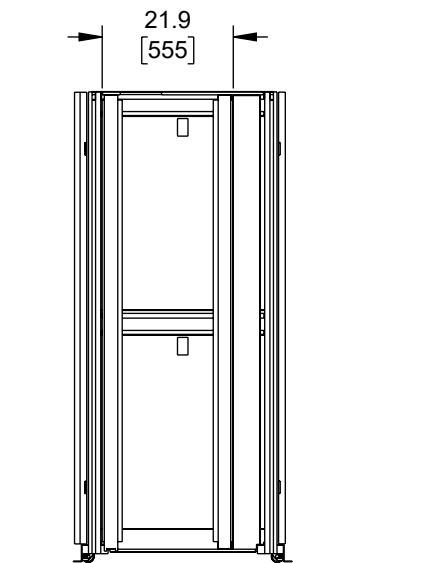

B

A

A

MAX EQUIPMENT MNT DEPTH  
(WITH CABLE MANAGEMENT RAIL)

MAX EQUIPMENT MNT DEPTH  
(WITHOUT CABLE MANAGEMENT RAIL)

TOP VIEW  
DOORS FULLY OPENED

THE INFORMATION CONTAINED IN THIS DRAWING IS THE SOLE PROPERTY OF INFINITE ELECTRONICS, INC. ANY REPRODUCTION IN PART OR WHOLE WITHOUT THE WRITTEN PERMISSION OF INFINITE ELECTRONICS, INC. IS PROHIBITED. THESE COMMODITIES, TECHNOLOGY OR SOFTWARE WERE EXPORTED FROM THE UNITED STATES IN ACCORDANCE WITH THE EXPORT ADMINISTRATION REGULATIONS. DIVERSION CONTRARY TO U.S. LAW PROHIBITED.

UNLESS OTHERWISE SPECIFIED LEADING DIMENSIONS ARE INCHES DIMENSIONS IN [ ] ARE MILLIMETERS

TOLERANCES:

X = ±.2 [5]	FRACTIONS
.XX = ±.02 [0.5]	± 1/32
.XXX = ±.005 [0.13]	ANGLES ± 1°

CABLE LENGTH TOLERANCES: