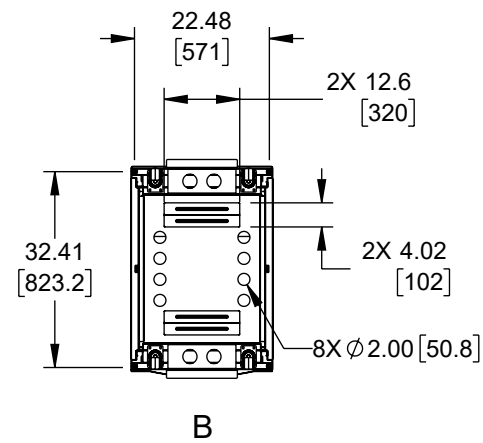

B

A

A

MAX EQUIPMENT MNT DEPTH  
(WITH CABLE MANAGEMENT RAIL)

MAX EQUIPMENT MNT DEPTH  
(WITHOUT CABLE MANAGEMENT RAIL)

TOP VIEW  
DOORS FULLY OPENED

THE INFORMATION CONTAINED IN THIS DRAWING IS THE SOLE PROPERTY OF INFINITE ELECTRONICS, INC. ANY REPRODUCTION IN PART OR WHOLE WITHOUT THE WRITTEN PERMISSION OF INFINITE ELECTRONICS, INC. IS PROHIBITED. THESE COMMODITIES, TECHNOLOGY OR SOFTWARE WERE EXPORTED FROM THE UNITED STATES IN ACCORDANCE WITH THE EXPORT ADMINISTRATION REGULATIONS. DIVERSION CONTRARY TO U.S. LAW PROHIBITED.

UNLESS OTHERWISE SPECIFIED LEADING DIMENSIONS ARE INCHES DIMENSIONS IN [ ] ARE MILLIMETERS

TOLERANCES:

X = ±.2 [5]	FRACTIONS
.XX = ±.02 [0.5]	± 1/32
.XXX = ±.005 [0.13]	ANGLES ± 1°

CABLE LENGTH TOLERANCES: