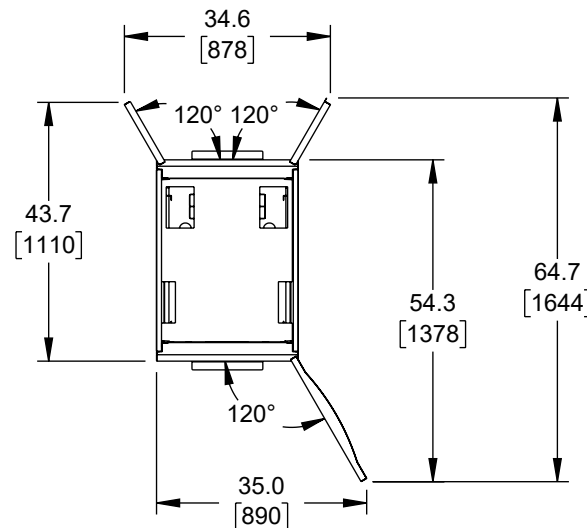

B

A

A

MAX EQUIPMENT MNT DEPTH  
(WITH CABLE MANAGEMENT RAIL)

MAX EQUIPMENT MNT DEPTH  
(WITHOUT CABLE MANAGEMENT RAIL)

TOP VIEW  
DOORS FULLY OPENED

THE INFORMATION CONTAINED IN THIS DRAWING IS THE SOLE PROPERTY OF INFINITE ELECTRONICS, INC. ANY REPRODUCTION IN PART OR WHOLE WITHOUT THE WRITTEN PERMISSION OF INFINITE ELECTRONICS, INC. IS PROHIBITED. THESE COMMODITIES, TECHNOLOGY OR SOFTWARE WERE EXPORTED FROM THE UNITED STATES IN ACCORDANCE WITH THE EXPORT ADMINISTRATION REGULATIONS. DIVERSION CONTRARY TO U.S. LAW PROHIBITED.

UNLESS OTHERWISE SPECIFIED LEADING DIMENSIONS ARE INCHES DIMENSIONS IN [ ] ARE MILLIMETERS

TOLERANCES:

X = ±.2 [5]	FRACTIONS
.XX = ±.02 [0.5]	± 1/32
.XXX = ±.005 [0.13]	ANGLES ± 1°

CABLE LENGTH TOLERANCES:

≤12 [305]	= +1 [25] / -0
>12 [305] ≤ 60 [1524]	= +2 [51] / -0
>60 [1524] ≤ 120 [3048]	= +4 [102] / -0
>120 [3048] ≤ 300 [7620]	= +6 [152] / -0
>300 [7620]	= +5% / -0

ALL DIMENSIONS ARE FOR REFERENCE ONLY AND SUBJECT TO CHANGE WITHOUT NOTICE. UN-DIMENSIONED/NON-CRITICAL FEATURES MAY VARY IN SIZE AND LOCATION. COLORS MAY VARY.