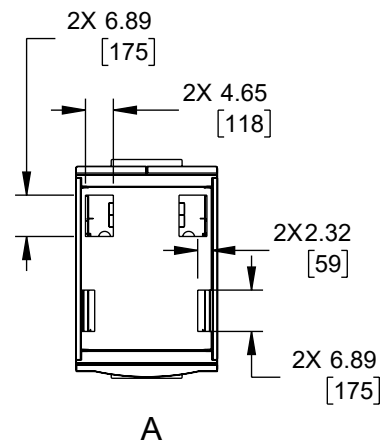

B

A

A

MAX EQUIPMENT MNT DEPTH  
(WITH CABLE MANAGEMENT RAIL)

MAX EQUIPMENT MNT DEPTH  
(WITHOUT CABLE MANAGEMENT RAIL)

TOP VIEW  
DOORS FULLY OPENED

THE INFORMATION CONTAINED IN THIS DRAWING IS THE SOLE PROPERTY OF INFINITE ELECTRONICS, INC. ANY REPRODUCTION IN PART OR WHOLE WITHOUT THE WRITTEN PERMISSION OF INFINITE ELECTRONICS, INC. IS PROHIBITED. THESE COMMODITIES, TECHNOLOGY OR SOFTWARE WERE EXPORTED FROM THE UNITED STATES IN ACCORDANCE WITH THE EXPORT ADMINISTRATION REGULATIONS. DIVERSION CONTRARY TO U.S. LAW PROHIBITED.

UNLESS OTHERWISE SPECIFIED LEADING DIMENSIONS ARE INCHES DIMENSIONS IN [ ] ARE MILLIMETERS

TOLERANCES:

X = ±.2 [5]	FRACTIONS
.XX = ±.02 [0.5]	± 1/32
.XXX = ±.005 [0.13]	ANGLES ± 1°

CABLE LENGTH TOLERANCES:

≤12 [305]	= +1 [25] / -0
>12 [305] ≤ 60 [1524]	= +2 [51] / -0
>60 [1524] ≤ 120 [3048]	= +4 [102] / -0
>120 [3048] ≤ 300 [7620]	= +6 [152] / -0
>300 [7620]	= +5% / -0

ALL DIMENSIONS ARE FOR REFERENCE ONLY AND SUBJECT TO CHANGE WITHOUT NOTICE. UN-DIMENSIONED/NON-CRITICAL FEATURES MAY VARY IN SIZE AND LOCATION. COLORS MAY VARY.