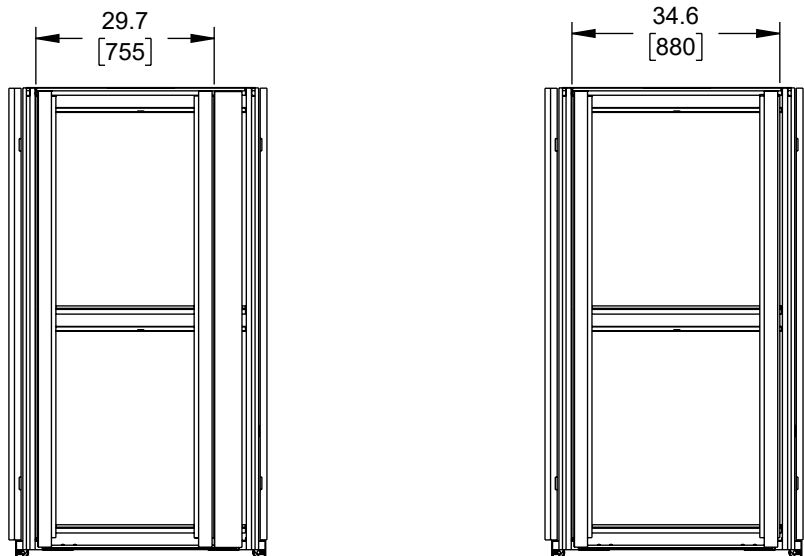

C

C

B

B

A

A

UNLESS OTHERWISE SPECIFIED LEADING DIMENSIONS ARE INCHES DIMENSIONS IN [ ] ARE MILLIMETERS

TOLERANCES:

.X = ±.2 [5]	FRACTIONS
.XX = ±.02 [0.5]	± 1/32
.XXX = ±.005 [0.13]	ANGLES ± 1°

CABLE LENGTH TOLERANCES:

≤12 [305]	= +1 [25] / -0
>12 [305] ≤ 60 [1524]	= +2 [51] / -0
>60 [1524] ≤ 120 [3048]	= +4 [102] / -0
>120 [3048] ≤ 300 [7620]	= +6 [152] / -0
>300 [7620]	= +5% / -0

ALL DIMENSIONS ARE FOR REFERENCE ONLY AND SUBJECT TO CHANGE WITHOUT NOTICE. UN-DIMENSIONED/NON-CRITICAL FEATURES MAY VARY IN SIZE AND LOCATION. COLORS MAY VARY.

L-com
an INFINIT® brand

Website: www.L-com.com
Phone: 1.800.341.5266 | 1.978.682.6936

SCALE	SHEET
NONE	1 OF 1

DESCRIPTION
42U SERVER RACK CABINET, 1000MM DEPTH, PERF. FRONT DOOR AND REAR FRENCH DOORS, FAN COMPATIBLE TOP

SIZE	CAGE CODE	DRAWN BY	ITEM NO.	REV
A	43321	KGLEBOVA	LC42USRC1000PDFRFC	A

THE INFORMATION CONTAINED IN THIS DRAWING IS THE SOLE PROPERTY OF INFINITE ELECTRONICS, INC. ANY REPRODUCTION IN PART OR WHOLE WITHOUT THE WRITTEN PERMISSION OF INFINITE ELECTRONICS, INC. IS PROHIBITED. THESE COMMODITIES, TECHNOLOGY OR SOFTWARE WERE EXPORTED FROM THE UNITED STATES IN ACCORDANCE WITH THE EXPORT ADMINISTRATION REGULATIONS. DIVERSION CONTRARY TO U.S. LAW PROHIBITED.

6

5

4

3

2

1