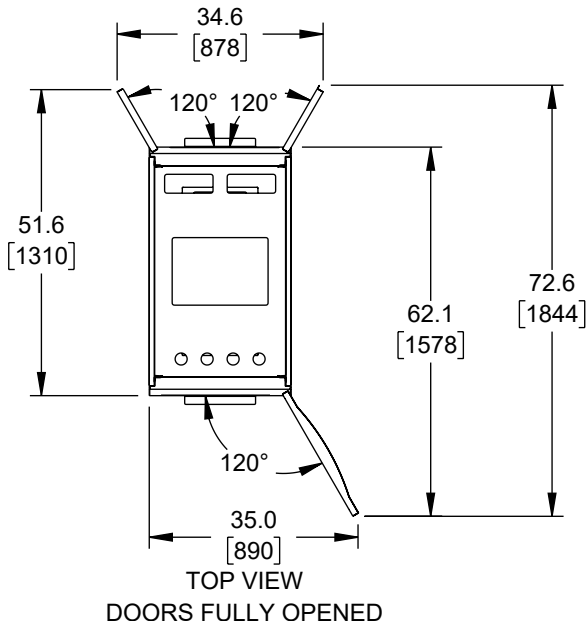

C

C

B

B

A

A

UNLESS OTHERWISE SPECIFIED LEADING DIMENSIONS ARE INCHES DIMENSIONS IN [ ] ARE MILLIMETERS

TOLERANCES:

.X = ±.2 [5]	FRACTIONS
.XX = ±.02 [0.5]	± 1/32
.XXX = ±.005 [0.13]	ANGLES ± 1°

CABLE LENGTH TOLERANCES:

≤12 [305]	= +1 [25] / -0
>12 [305] ≤ 60 [1524]	= +2 [51] / -0
>60 [1524] ≤ 120 [3048]	= +4 [102] / -0
>120 [3048] ≤ 300 [7620]	= +6 [152] / -0
>300 [7620]	= +5% / -0

ALL DIMENSIONS ARE FOR REFERENCE ONLY AND SUBJECT TO CHANGE WITHOUT NOTICE. UN-DIMENSIONED/NON-CRITICAL FEATURES MAY VARY IN SIZE AND LOCATION. COLORS MAY VARY.

L-com
an INFINIT® brand

Website: www.L-com.com
Phone: 1.800.341.5266 | 1.978.682.6936

SCALE	SHEET
NONE	1 OF 1

DESCRIPTION
42U SERVER RACK CABINET, 1000MM DEPTH, PERF. FRONT DOOR AND REAR FRENCH DOORS, FAN COMPATIBLE TOP

SIZE	CAGE CODE	DRAWN BY	ITEM NO.	REV
A	43321	KGLEBOVA	LC42USRC1000PDFRFC	A

THE INFORMATION CONTAINED IN THIS DRAWING IS THE SOLE PROPERTY OF INFINITE ELECTRONICS, INC. ANY REPRODUCTION IN PART OR WHOLE WITHOUT THE WRITTEN PERMISSION OF INFINITE ELECTRONICS, INC. IS PROHIBITED. THESE COMMODITIES, TECHNOLOGY OR SOFTWARE WERE EXPORTED FROM THE UNITED STATES IN ACCORDANCE WITH THE EXPORT ADMINISTRATION REGULATIONS. DIVERSION CONTRARY TO U.S. LAW PROHIBITED.

6

5

4

3

2

1