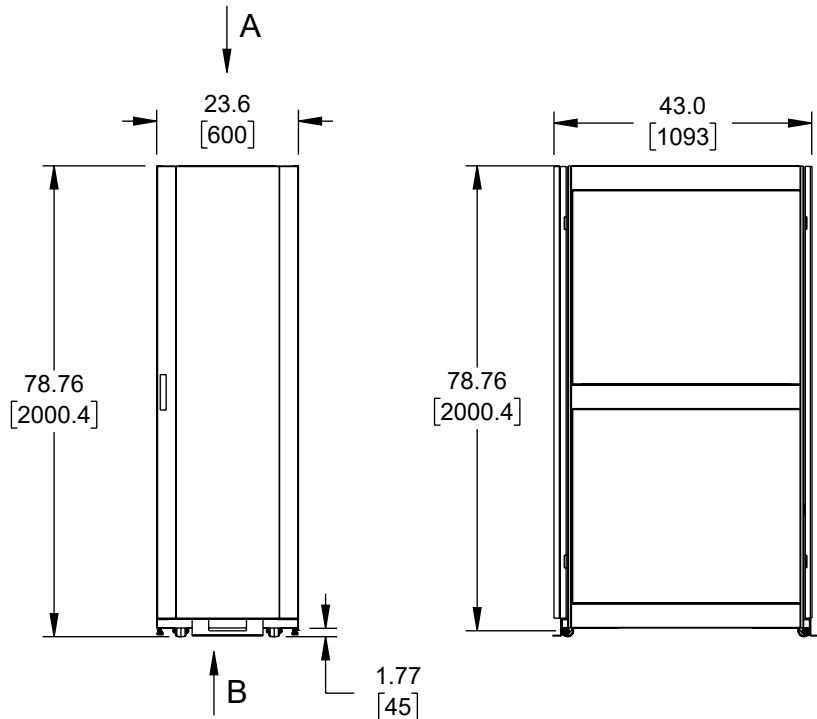

6

5

4

3

2

1

REVISION					
ZONE	REV	DESCRIPTION	DATE	CHANGED BY	APPROVED
	A	INITIAL RELEASE	01/12/2024	KGLEBOVA	THOUGHTON

F

F

D

D