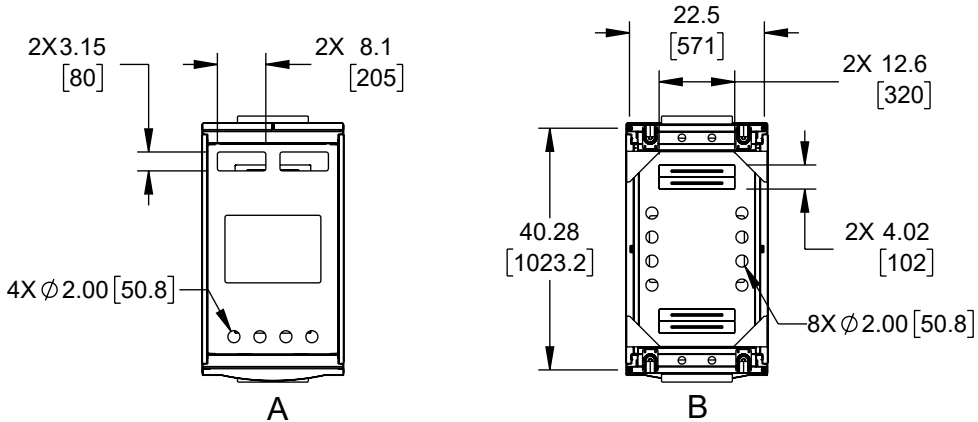

6

5

4

3

2

1

REVISION					
ZONE	REV	DESCRIPTION	DATE	CHANGED BY	APPROVED
	A	INITIAL RELEASE	01/12/2024	KGLEBOVA	THOUGHTON

F

F

D

D