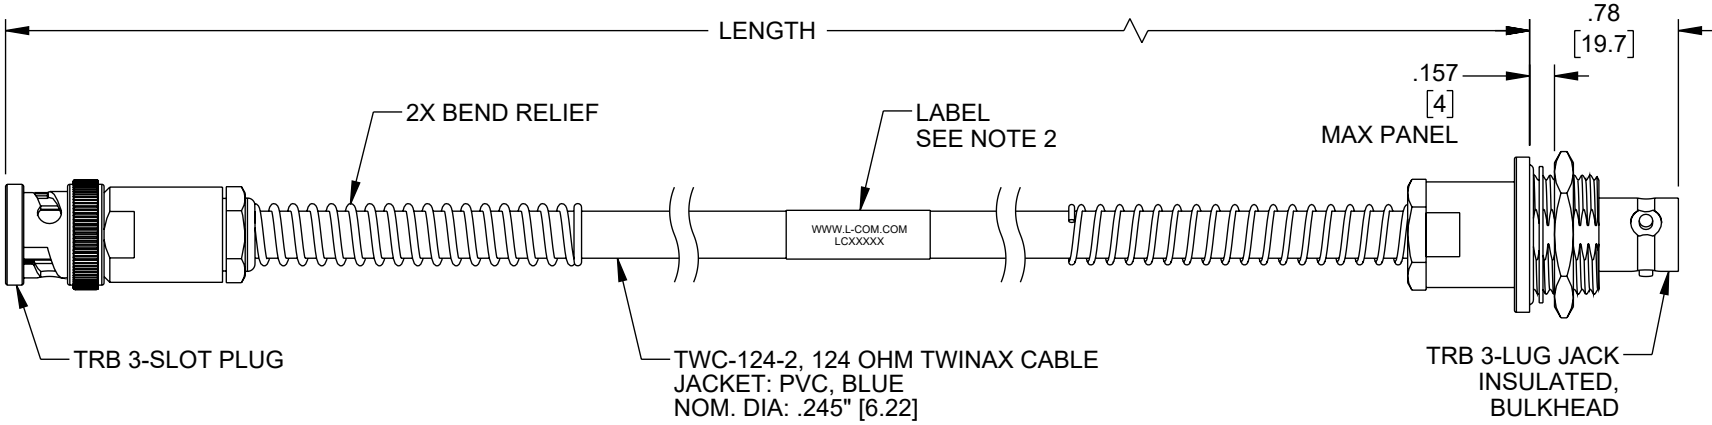

6

5

4

3

2

1

REVISION					
ZONE	REV	DESCRIPTION	DATE	CHANGED BY	APPROVED
	A	INITIAL RELEASE	08/04/2023	SREITER	EKIM

NOTES:

1. CABLE ASSEMBLY SHALL BE TESTED FOR CONTINUITY.
2. CABLE ASSEMBLY LENGTH LABEL PLACEMENT: 36 INCH OR LESS, ONE LABEL APPROXIMATELY CENTERED. LONGER THAN 36 INCH, TWO LABELS APPROXIMATELY 6 INCHES FROM EACH CONNECTOR.
3. CABLE ASSEMBLY LENGTH DETERMINED BY P/N AS ILLUSTRATED: FM3MSA00659-XX (-XX = OAL IN INCHES)

UNLESS OTHERWISE SPECIFIED LEADING DIMENSIONS ARE INCHES DIMENSIONS IN [ ] ARE MILLIMETERS

TOLERANCES:	
X = ±.2 [5]	FRACTIONS ± 1/32
.XX = ±.02 [0.5]	ANGLES ± 1°
.XXX = ±.005 [0.13]	

CABLE LENGTH TOLERANCES:

≤12 [305]	≤60 [1524]	≤120 [3048]	≤300 [7620]
+1 [25] / -0	+2 [51] / -0	+4 [102] / -0	+6 [152] / -0
>12 [305]	>60 [1524]	>120 [3048]	>300 [7620]
+5% / -0	+5% / -0	+5% / -0	+5% / -0

ALL DIMENSIONS ARE FOR REFERENCE ONLY AND SUBJECT TO CHANGE WITHOUT NOTICE. UN-DIMENSIONED/NON-CRITICAL FEATURES MAY VARY IN SIZE AND LOCATION. COLORS MAY VARY.

L-com
an INFINITE brand
Website: www.L-com.com
Phone: 1.800.341.5266 | 1.978.682.6936

SCALE	SHEET
NONE	1 OF 1

DESCRIPTION
BEND RELIEF TRB 3-SLOT PLUG TO BEND RELIEF TRB 3-LUG JACK INSULATED BULKHEAD 1553 CABLE USING 124 OHM TWC-124-2 COAX

THE INFORMATION CONTAINED IN THIS DRAWING IS THE SOLE PROPERTY OF INFINITE ELECTRONICS, INC. ANY REPRODUCTION IN PART OR WHOLE WITHOUT THE WRITTEN PERMISSION OF INFINITE ELECTRONICS, INC. IS PROHIBITED. THESE COMMODITIES, TECHNOLOGY OR SOFTWARE WERE EXPORTED FROM THE UNITED STATES IN ACCORDANCE WITH THE EXPORT ADMINISTRATION REGULATIONS. DIVERSION CONTRARY TO U.S. LAW PROHIBITED.

SIZE	CAGE CODE	DRAWN BY	ITEM NO.	REV
A	43321	SREITER	LC3MSA00659	A

6

5

4

3

2

1