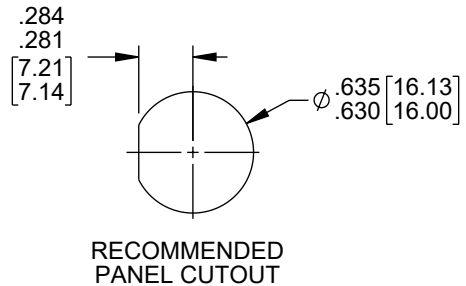

6

5

4

3

2

1

REVISION					
ZONE	REV	DESCRIPTION	DATE	CHANGED BY	APPROVED
	A	INITIAL RELEASE	08/04/2023	SREITER	EKIM

NOTES:

1. CABLE ASSEMBLY SHALL BE TESTED FOR CONTINUITY.
2. CABLE ASSEMBLY LENGTH LABEL PLACEMENT: 36 INCH OR LESS, ONE LABEL APPROXIMATELY CENTERED. LONGER THAN 36 INCH, TWO LABELS APPROXIMATELY 6 INCHES FROM EACH CONNECTOR.
3. CABLE ASSEMBLY LENGTH DETERMINED BY P/N AS ILLUSTRATED: FM3MSA00659-XX (-XX = OAL IN INCHES)

UNLESS OTHERWISE SPECIFIED LEADING DIMENSIONS ARE INCHES DIMENSIONS IN [ ] ARE MILLIMETERS

TOLERANCES:	
X = ±.2 [5]	FRACTIONS ± 1/32
.XX = ±.02 [0.5]	ANGLES ± 1°
.XXX = ±.005 [0.13]	

CABLE LENGTH TOLERANCES:

≤12 [305]	≤60 [1524]	≤120 [3048]	≤300 [7620]
+1 [25] / -0	+2 [51] / -0	+4 [102] / -0	+6 [152] / -0
>12 [305]	>60 [1524]	>120 [3048]	>300 [7620]
+5% / -0	+5% / -0	+5% / -0	+5% / -0

ALL DIMENSIONS ARE FOR REFERENCE ONLY AND SUBJECT TO CHANGE WITHOUT NOTICE. UN-DIMENSIONED/NON-CRITICAL FEATURES MAY VARY IN SIZE AND LOCATION. COLORS MAY VARY.

L-com
an INFINITE brand
Website: www.L-com.com
Phone: 1.800.341.5266 | 1.978.682.6936

SCALE	SHEET
NONE	1 OF 1

DESCRIPTION
BEND RELIEF TRB 3-SLOT PLUG TO BEND RELIEF TRB 3-LUG JACK INSULATED BULKHEAD 1553 CABLE USING 124 OHM TWC-124-2 COAX

THE INFORMATION CONTAINED IN THIS DRAWING IS THE SOLE PROPERTY OF INFINITE ELECTRONICS, INC. ANY REPRODUCTION IN PART OR WHOLE WITHOUT THE WRITTEN PERMISSION OF INFINITE ELECTRONICS, INC. IS PROHIBITED. THESE COMMODITIES, TECHNOLOGY OR SOFTWARE WERE EXPORTED FROM THE UNITED STATES IN ACCORDANCE WITH THE EXPORT ADMINISTRATION REGULATIONS. DIVERSION CONTRARY TO U.S. LAW PROHIBITED.

SIZE	CAGE CODE	DRAWN BY	ITEM NO.	REV
A	43321	SREITER	LC3MSA00659	A

6

5

4

3

2

1