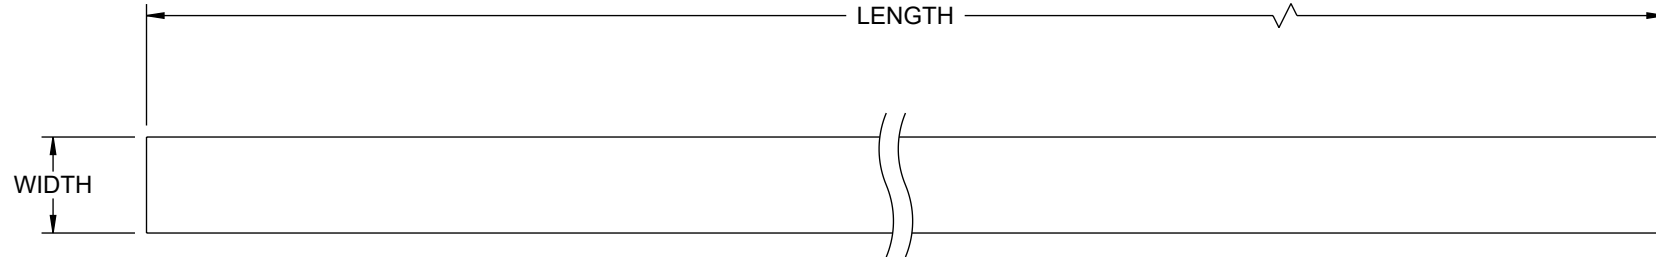

B

B

A

A

ITEM NUMBER	DESCRIPTION	LENGTH (FT)	WIDTH (IN)	COLOR
LC-HLR050BLK-15F	1/2 INCH ROLL HOOK & LOOP CABLE TIES - 15FT BLACK	15	.50	BLACK
LC-HLR050BLK-33F	1/2 INCH ROLL HOOK & LOOP CABLE TIES - 33FT BLACK	33	.50	BLACK
LC-HLR050BLK-82F	1/2 INCH ROLL HOOK & LOOP CABLE TIES - 82FT BLACK	82	.50	BLACK
LC-HLR075BLK-15F	3/4 INCH ROLL HOOK & LOOP CABLE TIES - 15FT BLACK	15	.75	BLACK
LC-HLR075BLK-33F	3/4 INCH ROLL HOOK & LOOP CABLE TIES - 33FT BLACK	33	.75	BLACK
LC-HLR075BLK-82F	3/4 INCH ROLL HOOK & LOOP CABLE TIES - 82FT BLACK	82	.75	BLACK
LC-HLR100BLK-15F	1 INCH ROLL HOOK & LOOP CABLE TIES - 15FT BLACK	15	1	BLACK
LC-HLR100BLK-33F	1 INCH ROLL HOOK & LOOP CABLE TIES - 33FT BLACK	33	1	BLACK
LC-HLR100BLK-82F	1 INCH ROLL HOOK & LOOP CABLE TIES - 82FT BLACK	82	1	BLACK