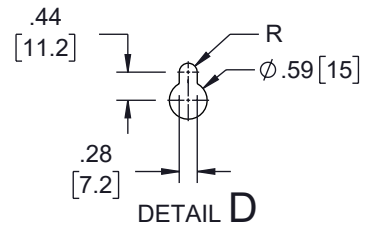

6 5 4 3 2 1

REVISION					
ZONE	REV	DESCRIPTION	DATE	CHANGED BY	APPROVED
	A	INITIAL RELEASE	02/23/2024	HBAKKE	THOUGHTON

UNLESS OTHERWISE SPECIFIED
LEADING DIMENSIONS ARE INCHES
DIMENSIONS IN [] ARE MILLIMETERS

TOLERANCES:

X = ± 2 [5]	FRACTIONS
XX = ± 0.02 [0.5]	± 1/32
.XXX = ± 0.005 [0.13]	ANGLES ± 1°

CABLE LENGTH TOLERANCES:

≤ 12 [305]	= +1 [25] / -0
> 12 [305] ≤ 60 [1524]	= +2 [51] / -0
> 60 [1524] ≤ 120 [3048]	= +4 [102] / -0
> 120 [3048] ≤ 300 [7620]	= +6 [152] / -0
> 300 [7620]	= +5% / -0

INTERPRET ALL DIMENSIONS AND
TOLERANCES PER ASME Y14.5

SCALE NONE	SHEET 1 OF 2
---------------	-----------------

DESCRIPTION 6U VERTICAL WALL MOUNT, 700MM (28 IN), WHITE			
SIZE A	CAGE CODE 43321	DRAWN BY HBAKKE	ITEM NO. LC-F6U700-WT
			REV A