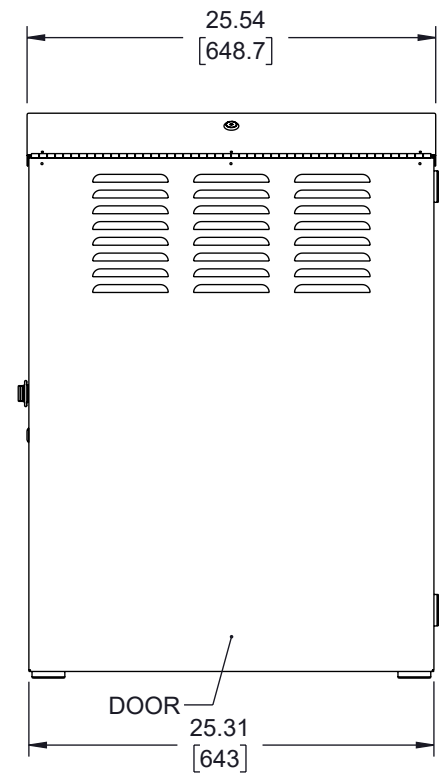

6 5 4 3 2 1

REVISION					
ZONE	REV	DESCRIPTION	DATE	CHANGED BY	APPROVED
	A	INITIAL RELEASE	02/23/2024	HBAKKE	THOUGHTON

UNLESS OTHERWISE SPECIFIED
LEADING DIMENSIONS ARE INCHES
DIMENSIONS IN [] ARE MILLIMETERS

TOLERANCES:

X = ± 2 [5]	FRACTIONS
XX = ± 0.02 [0.5]	± 1/32
.XXX = ± 0.005 [0.13]	ANGLES ± 1°

CABLE LENGTH TOLERANCES:

≤ 12 [305]	= +1 [25] / -0
> 12 [305] ≤ 60 [1524]	= +2 [51] / -0
> 60 [1524] ≤ 120 [3048]	= +4 [102] / -0
> 120 [3048] ≤ 300 [7620]	= +6 [152] / -0
> 300 [7620]	= +5% / -0

INTERPRET ALL DIMENSIONS AND
TOLERANCES PER ASME Y14.5

SCALE NONE	SHEET 1 OF 2
---------------	-----------------

DESCRIPTION 6U VERTICAL WALL MOUNT, 700MM (28 IN), WHITE			
SIZE A	CAGE CODE 43321	DRAWN BY HBAKKE	ITEM NO. LC-F6U700-WT
			REV A