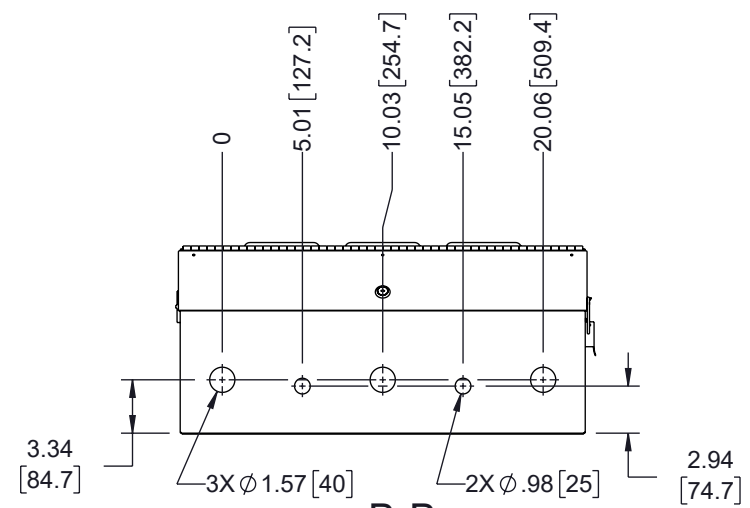

6 5 4 3 2 1

F
E
D
C
B
A

F
E
D
C
B
A

VIEW B-B

THE INFORMATION CONTAINED IN THIS DRAWING IS THE SOLE PROPERTY OF INFINITE ELECTRONICS, INC. ANY REPRODUCTION IN PART OR WHOLE WITHOUT THE WRITTEN PERMISSION OF INFINITE ELECTRONICS, INC. IS PROHIBITED. THESE COMMODITIES, TECHNOLOGY OR SOFTWARE WERE EXPORTED FROM THE UNITED STATES IN ACCORDANCE WITH THE EXPORT ADMINISTRATION REGULATIONS. DIVERSION CONTRARY TO U.S. LAW PROHIBITED.

ALL DIMENSIONS ARE FOR REFERENCE ONLY AND SUBJECT TO CHANGE WITHOUT NOTICE UN-DIMENSIONED/NON-CRITICAL FEATURES MAY VARY IN SIZE AND LOCATION COLORS MAY VARY

  an INFINITE® brand Website: www.L-com.com Phone: 1.800.341.5266 | 1.978.682.6936		INTERPRET ALL DIMENSIONS AND TOLERANCES PER ASME Y14.5	
		SCALE NONE	SHEET 2 OF 2
DESCRIPTION 6U VERTICAL WALL MOUNT, 700MM (28 IN), WHITE			
SIZE A	CAGE CODE 43321	DRAWN BY HBAKKE	ITEM NO. LC-F6U700-WT
			REV A

LC DS SHT 2 Rev-D4 Asize 6 5 4 3 2 1