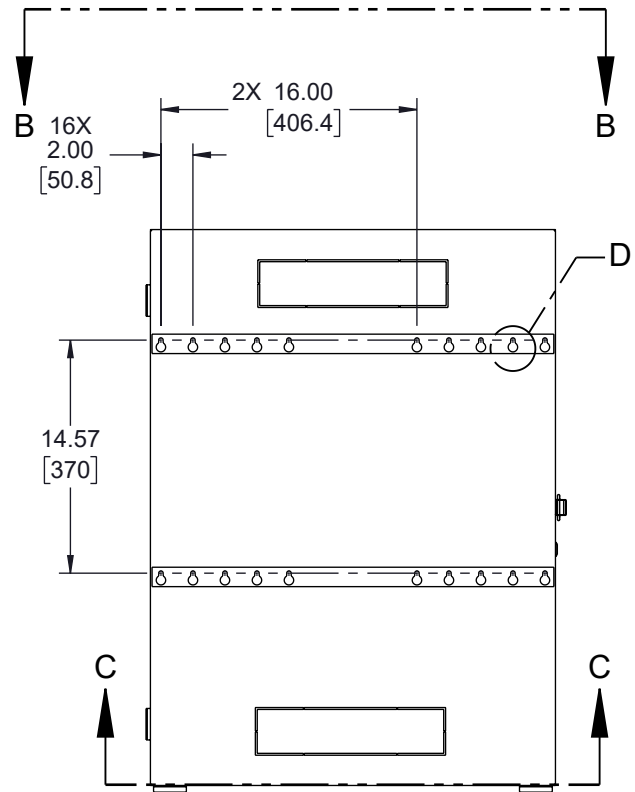

6 5 4 3 2 1

REVISION					
ZONE	REV	DESCRIPTION	DATE	CHANGED BY	APPROVED
	A	INITIAL RELEASE	02/23/2024	HBAKKE	THOUGHTON

UNLESS OTHERWISE SPECIFIED
LEADING DIMENSIONS ARE INCHES
DIMENSIONS IN [] ARE MILLIMETERS

TOLERANCES:

X = ± 2 [5]	FRACTIONS
XX = ± 0.02 [0.5]	± 1/32
.XXX = ± 0.005 [0.13]	ANGLES ± 1°

CABLE LENGTH TOLERANCES:

≤ 12 [305]	= +1 [25] / -0
> 12 [305] ≤ 60 [1524]	= +2 [51] / -0
> 60 [1524] ≤ 120 [3048]	= +4 [102] / -0
> 120 [3048] ≤ 300 [7620]	= +6 [152] / -0
> 300 [7620]	= +5% / -0

INTERPRET ALL DIMENSIONS AND
TOLERANCES PER ASME Y14.5

SCALE NONE	SHEET 1 OF 2
---------------	-----------------

DESCRIPTION 6U VERTICAL WALL MOUNT, 700MM (28 IN), WHITE			
SIZE A	CAGE CODE 43321	DRAWN BY HBAKKE	ITEM NO. LC-F6U700-WT
			REV A

ALL DIMENSIONS ARE FOR REFERENCE ONLY AND SUBJECT TO CHANGE WITHOUT NOTICE UN-DIMENSIONED/NON-CRITICAL FEATURES MAY VARY IN SIZE AND LOCATION COLORS MAY VARY

 an INFINITE® brand Website: www.L-com.com Phone: 1.800.341.5266 1.978.682.6936		INTERPRET ALL DIMENSIONS AND TOLERANCES PER ASME Y14.5	
		SCALE NONE	SHEET 2 OF 2
DESCRIPTION 6U VERTICAL WALL MOUNT, 700MM (28 IN), WHITE			
SIZE A	CAGE CODE 43321	DRAWN BY HBAKKE	ITEM NO. LC-F6U700-WT
			REV A