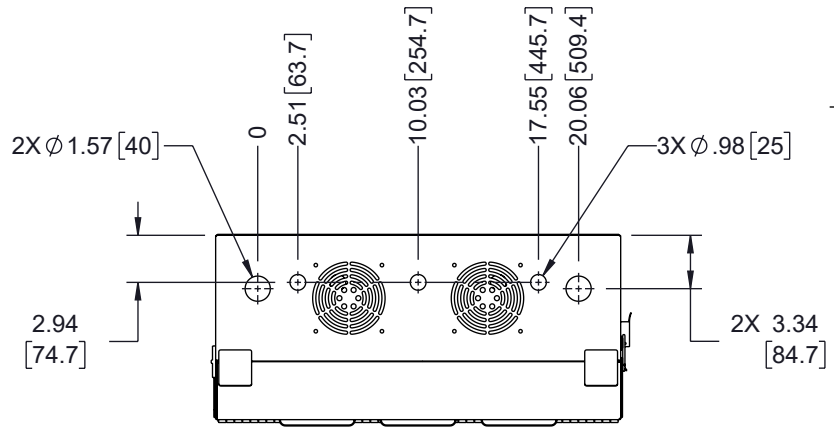

6 5 4 3 2 1

F
E
D
C
B
A

F
E
D
C
B
A

VIEW A-A
POPULATED ENCLOSURE
DOOR NOT SHOWN

VIEW B-B

VIEW C-C

THE INFORMATION CONTAINED IN THIS DRAWING IS THE SOLE PROPERTY OF INFINITE ELECTRONICS, INC. ANY REPRODUCTION IN PART OR WHOLE WITHOUT THE WRITTEN PERMISSION OF INFINITE ELECTRONICS, INC. IS PROHIBITED. THESE COMMODITIES, TECHNOLOGY OR SOFTWARE WERE EXPORTED FROM THE UNITED STATES IN ACCORDANCE WITH THE EXPORT ADMINISTRATION REGULATIONS. DIVERSION CONTRARY TO U.S. LAW PROHIBITED.

ALL DIMENSIONS ARE FOR REFERENCE ONLY AND SUBJECT TO CHANGE WITHOUT NOTICE UN-DIMENSIONED/NON-CRITICAL FEATURES MAY VARY IN SIZE AND LOCATION COLORS MAY VARY

 an INFINITE® brand Website: www.L-com.com Phone: 1.800.341.5266 1.978.682.6936		INTERPRET ALL DIMENSIONS AND TOLERANCES PER ASME Y14.5	
		SCALE NONE	SHEET 2 OF 2
DESCRIPTION 6U VERTICAL WALL MOUNT, 700MM (28 IN), WHITE			
SIZE A	CAGE CODE 43321	DRAWN BY HBAKKE	ITEM NO. LC-F6U700-WT
			REV A