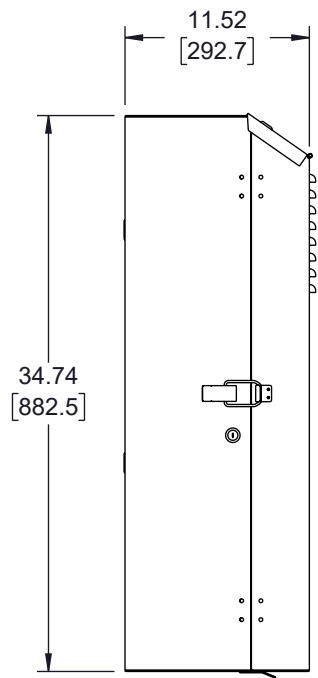

6 5 4 3 2 1

REVISION					
ZONE	REV	DESCRIPTION	DATE	CHANGED BY	APPROVED
	A	INITIAL RELEASE	02/23/2024	HBAKKE	THOUGHTON

UNLESS OTHERWISE SPECIFIED
LEADING DIMENSIONS ARE INCHES
DIMENSIONS IN [] ARE MILLIMETERS

TOLERANCES:

X = ± 2 [5]	FRACTIONS
XX = ± 0.02 [0.5]	± 1/32
.XXX = ± 0.005 [0.13]	ANGLES ± 1°

CABLE LENGTH TOLERANCES:

≤ 12 [305]	= +1 [25] / -0
> 12 [305] ≤ 60 [1524]	= +2 [51] / -0
> 60 [1524] ≤ 120 [3048]	= +4 [102] / -0
> 120 [3048] ≤ 300 [7620]	= +6 [152] / -0
> 300 [7620]	= +5% / -0

INTERPRET ALL DIMENSIONS AND
TOLERANCES PER ASME Y14.5

SCALE NONE	SHEET 1 OF 2
---------------	-----------------

DESCRIPTION 6U VERTICAL WALL MOUNT, 700MM (28 IN), WHITE			
SIZE A	CAGE CODE 43321	DRAWN BY HBAKKE	ITEM NO. LC-F6U700-WT
			REV A

ALL DIMENSIONS ARE FOR REFERENCE ONLY AND SUBJECT TO CHANGE WITHOUT NOTICE UN-DIMENSIONED/NON-CRITICAL FEATURES MAY VARY IN SIZE AND LOCATION COLORS MAY VARY

 an INFINITE® brand Website: www.L-com.com Phone: 1.800.341.5266 1.978.682.6936		INTERPRET ALL DIMENSIONS AND TOLERANCES PER ASME Y14.5	
		SCALE NONE	SHEET 2 OF 2
DESCRIPTION 6U VERTICAL WALL MOUNT, 700MM (28 IN), WHITE			
SIZE A	CAGE CODE 43321	DRAWN BY HBAKKE	ITEM NO. LC-F6U700-WT
			REV A