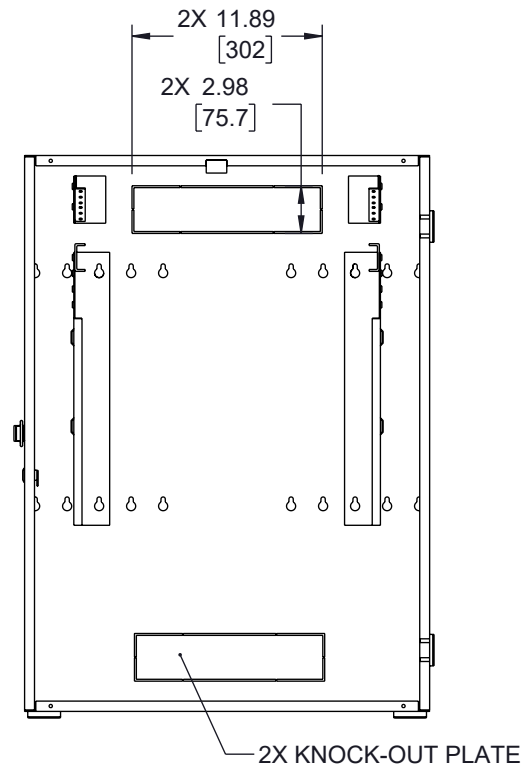

6 5 4 3 2 1

F
E
D
C
B
A

F
E
D
C
B
A

VIEW A-A
POPULATED ENCLOSURE
DOOR NOT SHOWN