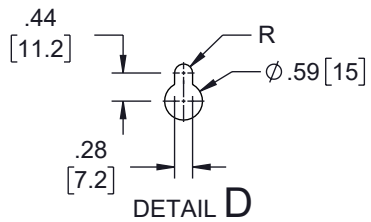

6 5 4 3 2 1

REVISION					
ZONE	REV	DESCRIPTION	DATE	CHANGED BY	APPROVED
	A	INITIAL RELEASE	02/23/2024	HBAKKE	THOUGHTON

F
E
D
C
B
A

F
E
D
C
B
A

UNLESS OTHERWISE SPECIFIED
LEADING DIMENSIONS ARE INCHES
DIMENSIONS IN [] ARE MILLIMETERS

TOLERANCES:
 X = ±.2 [5] | FRACTIONS ± 1/32
 .XX = ±.02 [0.5] | ANGLES ± 1°
 .XXX = ±.005 [0.13]

CABLE LENGTH TOLERANCES:
 ≤12 [305] = +1 [25] / -0
 >12 [305] ≤ 60 [1524] = +2 [51] / -0
 >60 [1524] ≤ 120 [3048] = +4 [102] / -0
 >120 [3048] ≤ 300 [7620] = +6 [152] / -0
 >300 [7620] = +5% / -0

INTERPRET ALL DIMENSIONS AND
TOLERANCES PER ASME Y14.5

SCALE	SHEET
NONE	1 OF 2

DESCRIPTION			
3U VERTICAL WALL MOUNT, 600MM (24 IN), WHITE			
SIZE	CAGE CODE	DRAWN BY	ITEM NO.
A	43321	HBAKKE	LC-F3U600-WT
			REV
			A

ALL DIMENSIONS ARE FOR REFERENCE ONLY AND SUBJECT TO CHANGE WITHOUT NOTICE UN-DIMENSIONED/NON-CRITICAL FEATURES MAY VARY IN SIZE AND LOCATION COLORS MAY VARY

 an INFINITE® brand Website: www.L-com.com Phone: 1.800.341.5266 1.978.682.6936		 INTERPRET ALL DIMENSIONS AND TOLERANCES PER ASME Y14.5	
		SCALE NONE	SHEET 2 OF 2
DESCRIPTION 3U VERTICAL WALL MOUNT, 600MM (24 IN), WHITE			
SIZE A	CAGE CODE 43321	DRAWN BY HBAKKE	ITEM NO. LC-F3U600-WT
			REV A