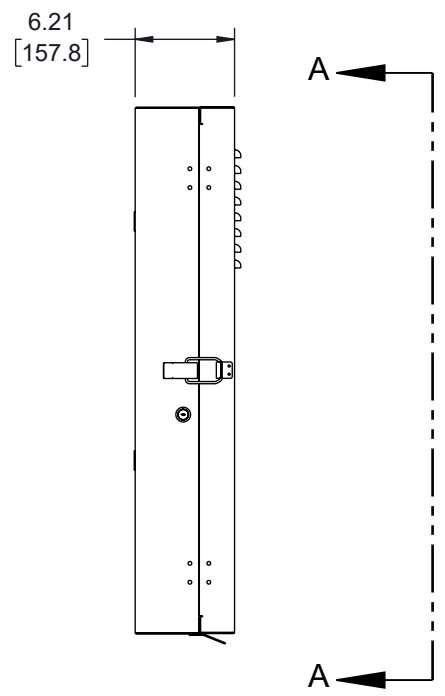

6 5 4 3 2 1

REVISION					
ZONE	REV	DESCRIPTION	DATE	CHANGED BY	APPROVED
	A	INITIAL RELEASE	02/23/2024	HBAKKE	THOUGHTON

F
E
D
C
B
A

F
E
D
C
B
A

UNLESS OTHERWISE SPECIFIED
LEADING DIMENSIONS ARE INCHES
DIMENSIONS IN [] ARE MILLIMETERS

TOLERANCES:
 X = ±.2 [5] | FRACTIONS ± 1/32
 .XX = ±.02 [0.5] | ANGLES ± 1°
 .XXX = ±.005 [0.13]

CABLE LENGTH TOLERANCES:
 ≤12 [305] = +1 [25] / -0
 >12 [305] ≤ 60 [1524] = +2 [51] / -0
 >60 [1524] ≤ 120 [3048] = +4 [102] / -0
 >120 [3048] ≤ 300 [7620] = +6 [152] / -0
 >300 [7620] = +5% / -0

INTERPRET ALL DIMENSIONS AND
TOLERANCES PER ASME Y14.5

SCALE	SHEET
NONE	1 OF 2

DESCRIPTION			
3U VERTICAL WALL MOUNT, 600MM (24 IN), WHITE			
SIZE	CAGE CODE	DRAWN BY	ITEM NO.
A	43321	HBAKKE	LC-F3U600-WT
			REV
			A

ALL DIMENSIONS ARE FOR REFERENCE ONLY AND SUBJECT TO CHANGE WITHOUT NOTICE UN-DIMENSIONED/NON-CRITICAL FEATURES MAY VARY IN SIZE AND LOCATION COLORS MAY VARY

 an INFINITE® brand Website: www.L-com.com Phone: 1.800.341.5266 1.978.682.6936		 INTERPRET ALL DIMENSIONS AND TOLERANCES PER ASME Y14.5	
		SCALE NONE	SHEET 2 OF 2
DESCRIPTION 3U VERTICAL WALL MOUNT, 600MM (24 IN), WHITE			
SIZE A	CAGE CODE 43321	DRAWN BY HBAKKE	ITEM NO. LC-F3U600-WT
			REV A