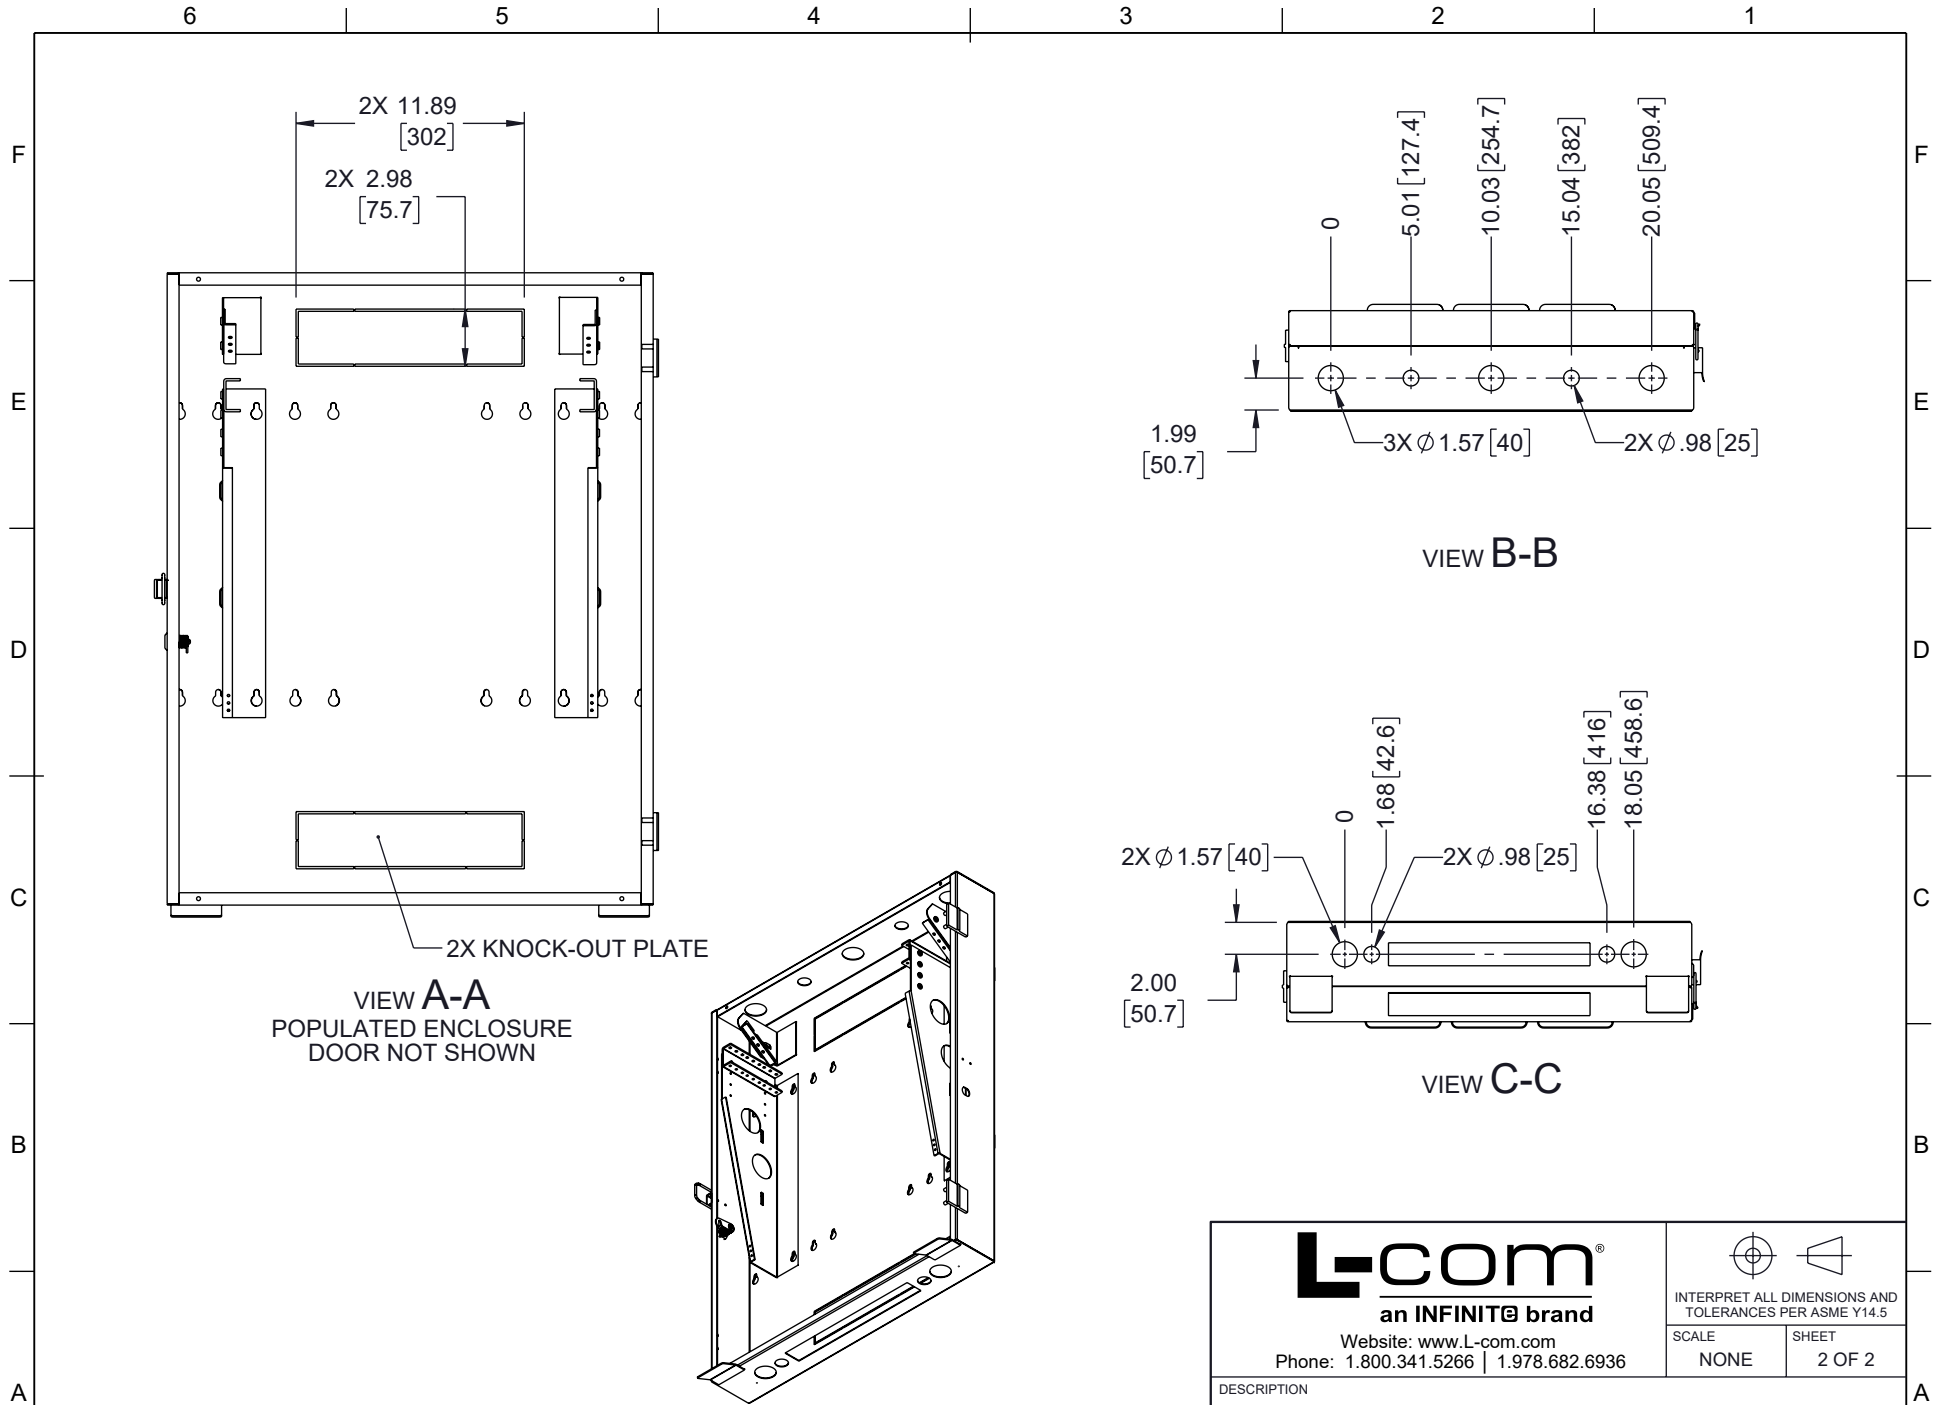

THE INFORMATION CONTAINED IN THIS DRAWING IS THE SOLE PROPERTY OF INFINITE ELECTRONICS, INC. ANY REPRODUCTION IN PART OR WHOLE WITHOUT THE WRITTEN PERMISSION OF INFINITE ELECTRONICS, INC. IS PROHIBITED. THESE COMMODITIES, TECHNOLOGY OR SOFTWARE WERE EXPORTED FROM THE UNITED STATES IN ACCORDANCE WITH THE EXPORT ADMINISTRATION REGULATIONS. DIVERSION CONTRARY TO U.S. LAW PROHIBITED.

  an INFINITE® brand Website: www.L-com.com Phone: 1.800.341.5266 | 1.978.682.6936		 INTERPRET ALL DIMENSIONS AND TOLERANCES PER ASME Y14.5	
		SCALE NONE	SHEET 2 OF 2
DESCRIPTION 3U VERTICAL WALL MOUNT, 600MM (24 IN), WHITE			
SIZE A	CAGE CODE 43321	DRAWN BY HBAKKE	ITEM NO. LC-F3U600-WT
			REV A