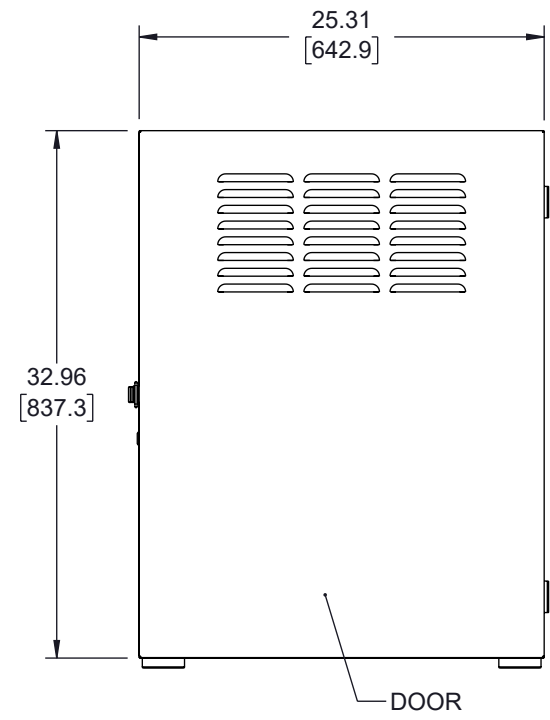

6 5 4 3 2 1

REVISION					
ZONE	REV	DESCRIPTION	DATE	CHANGED BY	APPROVED
	A	INITIAL RELEASE	02/23/2024	HBAKKE	THOUGHTON

F
E
D
C
B
A

F
E
D
C
B
A

UNLESS OTHERWISE SPECIFIED
LEADING DIMENSIONS ARE INCHES
DIMENSIONS IN [] ARE MILLIMETERS

TOLERANCES:
 X = ±.2 [5] | FRACTIONS ± 1/32
 .XX = ±.02 [0.5] | ANGLES ± 1°
 .XXX = ±.005 [0.13]

CABLE LENGTH TOLERANCES:
 ≤12 [305] = +1 [25] / -0
 >12 [305] ≤ 60 [1524] = +2 [51] / -0
 >60 [1524] ≤ 120 [3048] = +4 [102] / -0
 >120 [3048] ≤ 300 [7620] = +6 [152] / -0
 >300 [7620] = +5% / -0

INTERPRET ALL DIMENSIONS AND
TOLERANCES PER ASME Y14.5

SCALE	SHEET
NONE	1 OF 2

DESCRIPTION			
3U VERTICAL WALL MOUNT, 600MM (24 IN), WHITE			
SIZE	CAGE CODE	DRAWN BY	ITEM NO.
A	43321	HBAKKE	LC-F3U600-WT
			REV
			A