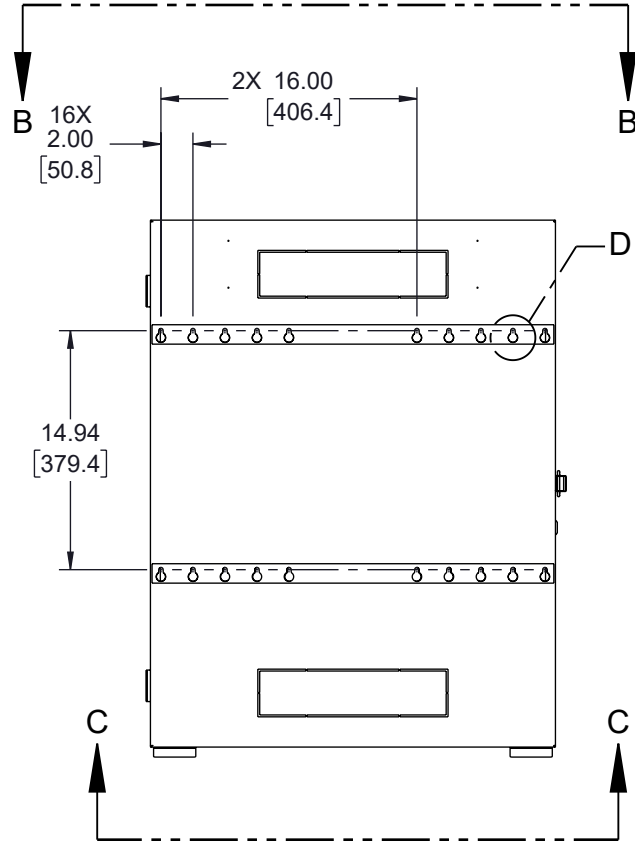

6 5 4 3 2 1

REVISION					
ZONE	REV	DESCRIPTION	DATE	CHANGED BY	APPROVED
	A	INITIAL RELEASE	02/23/2024	HBAKKE	THOUGHTON

F
E
D
C
B
A

F
E
D
C
B
A

UNLESS OTHERWISE SPECIFIED
LEADING DIMENSIONS ARE INCHES
DIMENSIONS IN [] ARE MILLIMETERS

TOLERANCES:
 X = ±.2 [5] | FRACTIONS ± 1/32
 .XX = ±.02 [0.5] | ANGLES ± 1°
 .XXX = ±.005 [0.13]

CABLE LENGTH TOLERANCES:
 ≤12 [305] = +1 [25] / -0
 >12 [305] ≤ 60 [1524] = +2 [51] / -0
 >60 [1524] ≤ 120 [3048] = +4 [102] / -0
 >120 [3048] ≤ 300 [7620] = +6 [152] / -0
 >300 [7620] = +5% / -0

INTERPRET ALL DIMENSIONS AND
TOLERANCES PER ASME Y14.5

SCALE	SHEET
NONE	1 OF 2

DESCRIPTION			
3U VERTICAL WALL MOUNT, 600MM (24 IN), WHITE			
SIZE	CAGE CODE	DRAWN BY	ITEM NO.
A	43321	HBAKKE	LC-F3U600-WT
			REV
			A

ALL DIMENSIONS ARE FOR REFERENCE ONLY AND SUBJECT TO CHANGE WITHOUT NOTICE UN-DIMENSIONED/NON-CRITICAL FEATURES MAY VARY IN SIZE AND LOCATION COLORS MAY VARY

 an INFINITE® brand Website: www.L-com.com Phone: 1.800.341.5266 1.978.682.6936		 INTERPRET ALL DIMENSIONS AND TOLERANCES PER ASME Y14.5	
		SCALE NONE	SHEET 2 OF 2
DESCRIPTION 3U VERTICAL WALL MOUNT, 600MM (24 IN), WHITE			
SIZE A	CAGE CODE 43321	DRAWN BY HBAKKE	ITEM NO. LC-F3U600-WT
			REV A