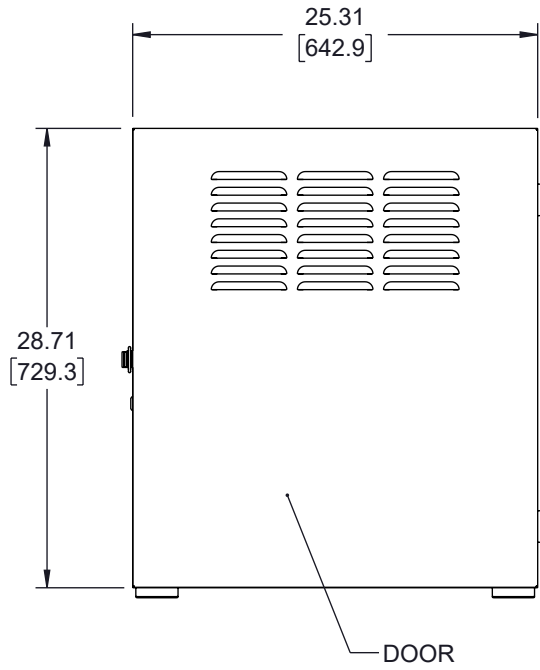

6 5 4 3 2 1

REVISION					
ZONE	REV	DESCRIPTION	DATE	CHANGED BY	APPROVED
	A	INITIAL RELEASE	02/23/2024	HBAKKE	THOUGHTON

F
E
D
C
B
A

F
E
D
C
B
A

UNLESS OTHERWISE SPECIFIED
LEADING DIMENSIONS ARE INCHES
DIMENSIONS IN [] ARE MILLIMETERS

TOLERANCES:
 X = ±.2 [5] | FRACTIONS ± 1/32
 .XX = ±.02 [0.5] | ANGLES ± 1°
 .XXX = ±.005 [0.13]

CABLE LENGTH TOLERANCES:
 ≤12 [305] = +1 [25] / -0
 >12 [305] ≤ 60 [1524] = +2 [51] / -0
 >60 [1524] ≤ 120 [3048] = +4 [102] / -0
 >120 [3048] ≤ 300 [7620] = +6 [152] / -0
 >300 [7620] = +5% / -0

INTERPRET ALL DIMENSIONS AND TOLERANCES PER ASME Y14.5

SCALE	SHEET
NONE	1 OF 2

DESCRIPTION			
3U VERTICAL WALL MOUNT, 550MM (22 IN), WHITE			
SIZE	CAGE CODE	DRAWN BY	ITEM NO.
A	43321	HBAKKE	LC-F3U550-WT
			REV
			A