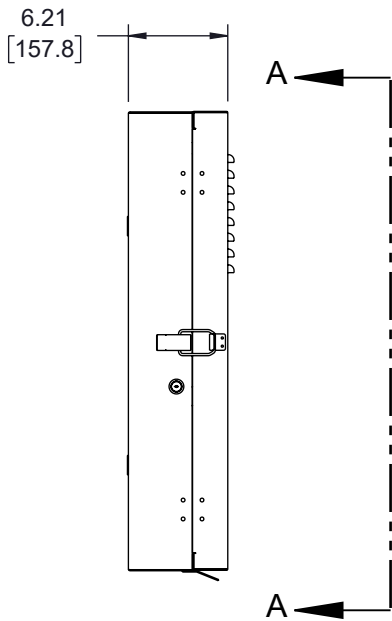

6 5 4 3 2 1

REVISION					
ZONE	REV	DESCRIPTION	DATE	CHANGED BY	APPROVED
	A	INITIAL RELEASE	02/23/2024	HBAKKE	THOUGHTON

F
E
D
C
B
A

F
E
D
C
B
A

UNLESS OTHERWISE SPECIFIED
LEADING DIMENSIONS ARE INCHES
DIMENSIONS IN [] ARE MILLIMETERS

TOLERANCES:
 X = ±.2 [5] | FRACTIONS ± 1/32
 .XX = ±.02 [0.5] | ANGLES ± 1°
 .XXX = ±.005 [0.13]

CABLE LENGTH TOLERANCES:
 ≤12 [305] = +1 [25] / -0
 >12 [305] ≤ 60 [1524] = +2 [51] / -0
 >60 [1524] ≤ 120 [3048] = +4 [102] / -0
 >120 [3048] ≤ 300 [7620] = +6 [152] / -0
 >300 [7620] = +5% / -0

INTERPRET ALL DIMENSIONS AND TOLERANCES PER ASME Y14.5

SCALE	SHEET
NONE	1 OF 2

DESCRIPTION			
3U VERTICAL WALL MOUNT, 550MM (22 IN), WHITE			
SIZE	CAGE CODE	DRAWN BY	ITEM NO.
A	43321	HBAKKE	LC-F3U550-WT
			REV
			A

ALL DIMENSIONS ARE FOR REFERENCE ONLY AND SUBJECT TO CHANGE WITHOUT NOTICE UN-DIMENSIONED/NON-CRITICAL FEATURES MAY VARY IN SIZE AND LOCATION COLORS MAY VARY

 an INFINITE® brand Website: www.L-com.com Phone: 1.800.341.5266 1.978.682.6936		INTERPRET ALL DIMENSIONS AND TOLERANCES PER ASME Y14.5	
		SCALE NONE	SHEET 2 OF 2
DESCRIPTION 3U VERTICAL WALL MOUNT, 550MM (22 IN), WHITE			
SIZE A	CAGE CODE 43321	DRAWN BY HBAKKE	ITEM NO. LC-F3U550-WT
			REV A