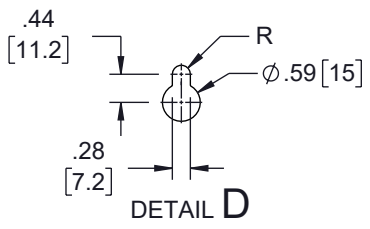

6 5 4 3 2 1

REVISION					
ZONE	REV	DESCRIPTION	DATE	CHANGED BY	APPROVED
	A	INITIAL RELEASE	02/23/2024	HBAKKE	THOUGHTON

F
E
D
C
B
A

F
E
D
C
B
A

UNLESS OTHERWISE SPECIFIED
LEADING DIMENSIONS ARE INCHES
DIMENSIONS IN [] ARE MILLIMETERS

TOLERANCES:
 X = ±.2 [5] | FRACTIONS ± 1/32
 .XX = ±.02 [0.5] | ANGLES ± 1°
 .XXX = ±.005 [0.13]

CABLE LENGTH TOLERANCES:
 ≤12 [305] = +1 [25] / -0
 >12 [305] ≤ 60 [1524] = +2 [51] / -0
 >60 [1524] ≤ 120 [3048] = +4 [102] / -0
 >120 [3048] ≤ 300 [7620] = +6 [152] / -0
 >300 [7620] = +5% / -0

INTERPRET ALL DIMENSIONS AND TOLERANCES PER ASME Y14.5

SCALE	SHEET
NONE	1 OF 2

DESCRIPTION			
3U VERTICAL WALL MOUNT, 550MM (22 IN), WHITE			
SIZE	CAGE CODE	DRAWN BY	ITEM NO.
A	43321	HBAKKE	LC-F3U550-WT
			REV
			A