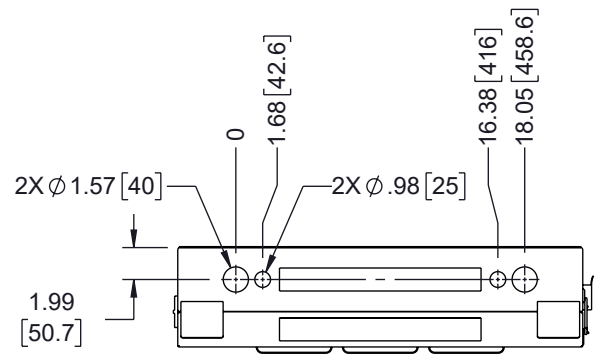

6 5 4 3 2 1

F
E
D
C
B
A

F
E
D
C
B
A

VIEW A-A
POPULATED ENCLOSURE
DOOR NOT SHOWN

VIEW B-B

VIEW C-C

THE INFORMATION CONTAINED IN THIS DRAWING IS THE SOLE PROPERTY OF INFINITE ELECTRONICS, INC. ANY REPRODUCTION IN PART OR WHOLE WITHOUT THE WRITTEN PERMISSION OF INFINITE ELECTRONICS, INC. IS PROHIBITED. THESE COMMODITIES, TECHNOLOGY OR SOFTWARE WERE EXPORTED FROM THE UNITED STATES IN ACCORDANCE WITH THE EXPORT ADMINISTRATION REGULATIONS. DIVERSION CONTRARY TO U.S. LAW PROHIBITED.

ALL DIMENSIONS ARE FOR REFERENCE ONLY AND SUBJECT TO CHANGE WITHOUT NOTICE UN-DIMENSIONED/NON-CRITICAL FEATURES MAY VARY IN SIZE AND LOCATION COLORS MAY VARY

 an INFINITE® brand Website: www.L-com.com Phone: 1.800.341.5266 1.978.682.6936		INTERPRET ALL DIMENSIONS AND TOLERANCES PER ASME Y14.5	
		SCALE NONE	SHEET 2 OF 2
DESCRIPTION 3U VERTICAL WALL MOUNT, 550MM (22 IN), WHITE			
SIZE A	CAGE CODE 43321	DRAWN BY HBAKKE	ITEM NO. LC-F3U550-WT
			REV A