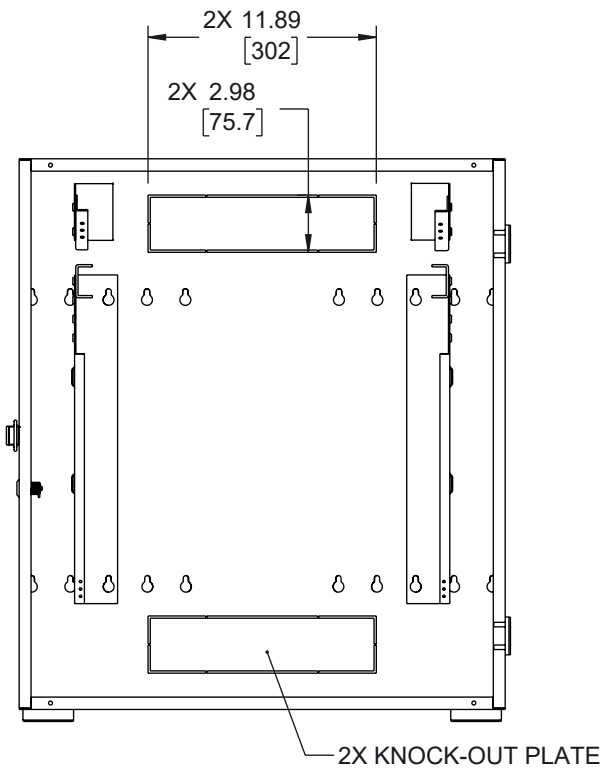

6 5 4 3 2 1

F
E
D
C
B
A

F
E
D
C
B
A

VIEW A-A
POPULATED ENCLOSURE
DOOR NOT SHOWN