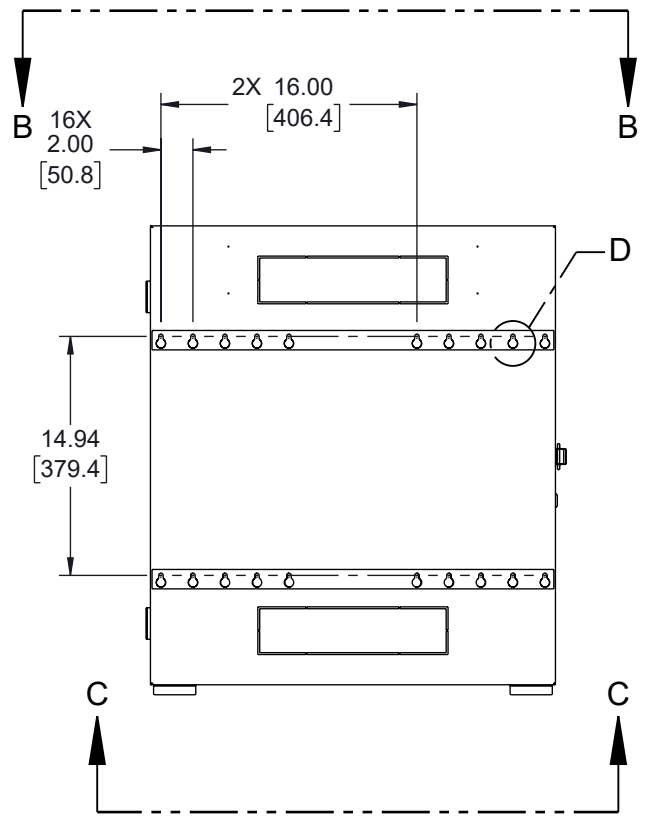

6 5 4 3 2 1

REVISION					
ZONE	REV	DESCRIPTION	DATE	CHANGED BY	APPROVED
	A	INITIAL RELEASE	02/23/2024	HBAKKE	THOUGHTON

F
E
D
C
B
A

F
E
D
C
B
A

UNLESS OTHERWISE SPECIFIED
LEADING DIMENSIONS ARE INCHES
DIMENSIONS IN [] ARE MILLIMETERS

TOLERANCES:
 X = ±.2 [5] | FRACTIONS ± 1/32
 .XX = ±.02 [0.5] | ANGLES ± 1°
 .XXX = ±.005 [0.13]

CABLE LENGTH TOLERANCES:
 ≤12 [305] = +1 [25] / -0
 >12 [305] ≤ 60 [1524] = +2 [51] / -0
 >60 [1524] ≤ 120 [3048] = +4 [102] / -0
 >120 [3048] ≤ 300 [7620] = +6 [152] / -0
 >300 [7620] = +5% / -0

INTERPRET ALL DIMENSIONS AND TOLERANCES PER ASME Y14.5

SCALE	SHEET
NONE	1 OF 2

DESCRIPTION			
3U VERTICAL WALL MOUNT, 550MM (22 IN), WHITE			
SIZE	CAGE CODE	DRAWN BY	ITEM NO.
A	43321	HBAKKE	LC-F3U550-WT
			REV
			A

ALL DIMENSIONS ARE FOR REFERENCE ONLY AND SUBJECT TO CHANGE WITHOUT NOTICE UN-DIMENSIONED/NON-CRITICAL FEATURES MAY VARY IN SIZE AND LOCATION COLORS MAY VARY

 an INFINITE® brand Website: www.L-com.com Phone: 1.800.341.5266 1.978.682.6936		INTERPRET ALL DIMENSIONS AND TOLERANCES PER ASME Y14.5	
		SCALE NONE	SHEET 2 OF 2
DESCRIPTION 3U VERTICAL WALL MOUNT, 550MM (22 IN), WHITE			
SIZE A	CAGE CODE 43321	DRAWN BY HBAKKE	ITEM NO. LC-F3U550-WT
			REV A