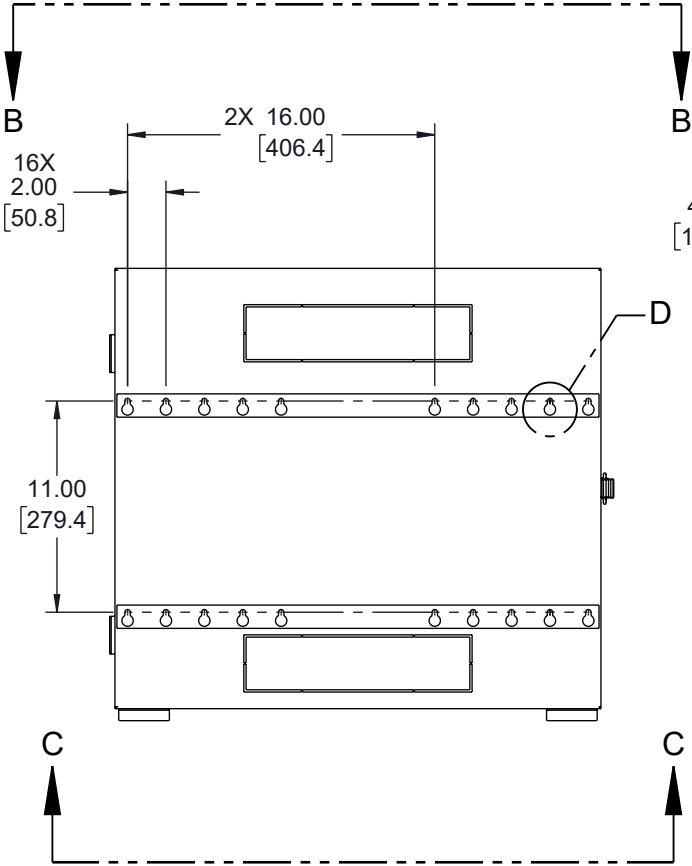

UNLESS OTHERWISE SPECIFIED  
LEADING DIMENSIONS ARE INCHES  
DIMENSIONS IN [ ] ARE MILLIMETERS

TOLERANCES:  
X = ±.2 [5] | FRACTIONS ± 1/32  
XX = ±.02 [0.5] | ANGLES ± 1°  
.XXX = ±.005 [0.13]

CABLE LENGTH TOLERANCES:  
≤12 [305] = +1 [25] / -0  
>12 [305] ≤ 60 [1524] = +2 [51] / -0  
>60 [1524] ≤ 120 [3048] = +4 [102] / -0  
>120 [3048] ≤ 300 [7620] = +6 [152] / -0  
>300 [7620] = +5% / -0

INTERPRET ALL DIMENSIONS AND TOLERANCES PER ASME Y14.5	
SCALE	SHEET
NONE	1 OF 2

DESCRIPTION  
2U VERTICAL WALL MOUNT, 400MM (16 IN), WHITE

SIZE	CAGE CODE	DRAWN BY	ITEM NO.	REV
A	43321	HBAKKE	LC-F2U400-WT	A

ALL DIMENSIONS ARE FOR REFERENCE ONLY AND SUBJECT TO CHANGE WITHOUT NOTICE. UN-DIMENSIONED/NON-CRITICAL FEATURES MAY VARY IN SIZE AND LOCATION. COLORS MAY VARY.

 <b>an INFINITE® brand</b> Website: <a href="http://www.L-com.com">www.L-com.com</a> Phone: 1.800.341.5266   1.978.682.6936		INTERPRET ALL DIMENSIONS AND TOLERANCES PER ASME Y14.5	
		SCALE NONE	SHEET 2 OF 2
DESCRIPTION 2U VERTICAL WALL MOUNT, 400MM (16 IN), WHITE			
SIZE A	CAGE CODE 43321	DRAWN BY HBAKKE	ITEM NO. LC-F2U400-WT
			REV A