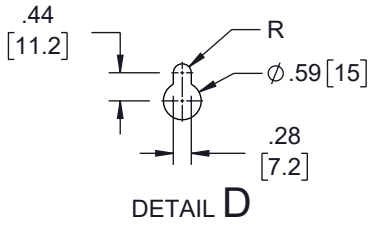

UNLESS OTHERWISE SPECIFIED  
LEADING DIMENSIONS ARE INCHES  
DIMENSIONS IN [ ] ARE MILLIMETERS

TOLERANCES:  
X = ±.2 [5] | FRACTIONS ± 1/32  
XX = ±.02 [0.5] | ANGLES ± 1°  
.XXX = ±.005 [0.13]

CABLE LENGTH TOLERANCES:  
≤12 [305] = +1 [25] / -0  
>12 [305] ≤ 60 [1524] = +2 [51] / -0  
>60 [1524] ≤ 120 [3048] = +4 [102] / -0  
>120 [3048] ≤ 300 [7620] = +6 [152] / -0  
>300 [7620] = +5% / -0

INTERPRET ALL DIMENSIONS AND TOLERANCES PER ASME Y14.5	
SCALE	SHEET
NONE	1 OF 2

DESCRIPTION  
2U VERTICAL WALL MOUNT, 400MM (16 IN), WHITE

SIZE	CAGE CODE	DRAWN BY	ITEM NO.	REV
A	43321	HBAKKE	LC-F2U400-WT	A