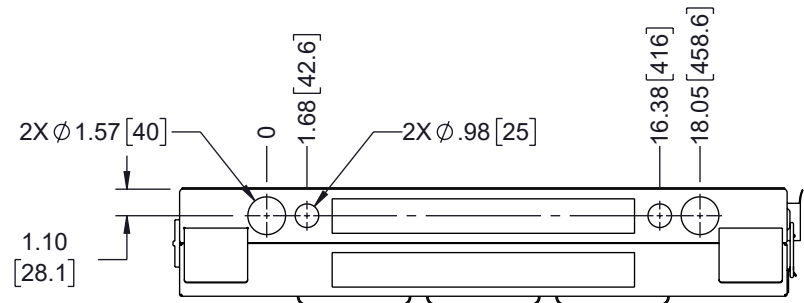

VIEW C-C

THE INFORMATION CONTAINED IN THIS DRAWING IS THE SOLE PROPERTY OF INFINITE ELECTRONICS, INC. ANY REPRODUCTION IN PART OR WHOLE WITHOUT THE WRITTEN PERMISSION OF INFINITE ELECTRONICS, INC. IS PROHIBITED. THESE COMMODITIES, TECHNOLOGY OR SOFTWARE WERE EXPORTED FROM THE UNITED STATES IN ACCORDANCE WITH THE EXPORT ADMINISTRATION REGULATIONS. DIVERSION CONTRARY TO U.S. LAW PROHIBITED.

  an INFINITE® brand Website: www.L-com.com Phone: 1.800.341.5266 | 1.978.682.6936		INTERPRET ALL DIMENSIONS AND TOLERANCES PER ASME Y14.5	
		SCALE NONE	SHEET 2 OF 2
DESCRIPTION 2U VERTICAL WALL MOUNT, 400MM (16 IN), WHITE			
SIZE A	CAGE CODE 43321	DRAWN BY HBAKKE	ITEM NO. LC-F2U400-WT
			REV A

LC DS SHT 2 Rev-D4 Asize 6 5 4 3 2 1