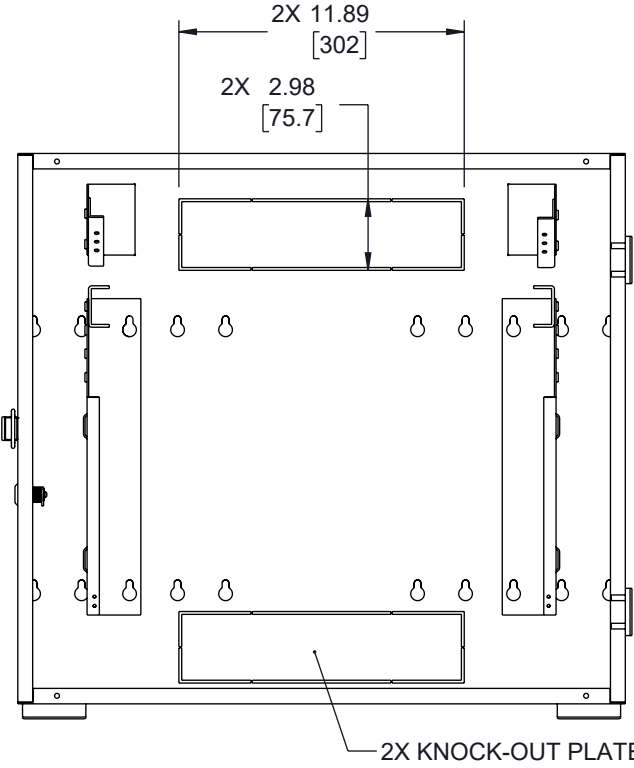

6 5 4 3 2 1

F
E
D
C
B
A

VIEW A-A
POPULATED ENCLOSURE
DOOR NOT SHOWN