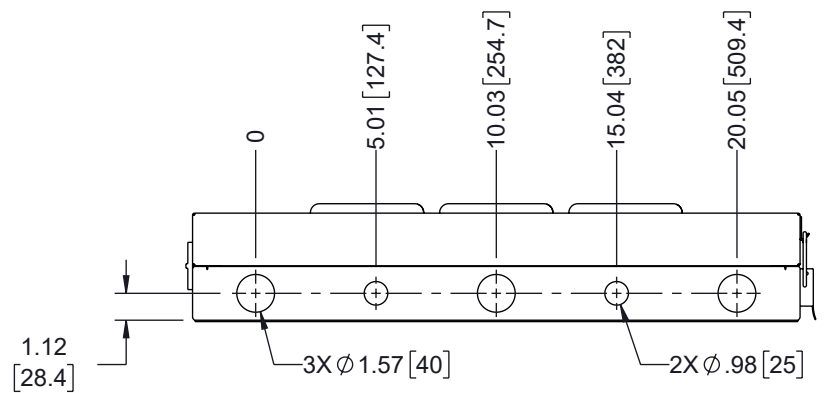

6 5 4 3 2 1

F
E
D
C
B
A

VIEW B-B

THE INFORMATION CONTAINED IN THIS DRAWING IS THE SOLE PROPERTY OF INFINITE ELECTRONICS, INC. ANY REPRODUCTION IN PART OR WHOLE WITHOUT THE WRITTEN PERMISSION OF INFINITE ELECTRONICS, INC. IS PROHIBITED. THESE COMMODITIES, TECHNOLOGY OR SOFTWARE WERE EXPORTED FROM THE UNITED STATES IN ACCORDANCE WITH THE EXPORT ADMINISTRATION REGULATIONS. DIVERSION CONTRARY TO U.S. LAW PROHIBITED.

  an INFINITE® brand Website: www.L-com.com Phone: 1.800.341.5266 | 1.978.682.6936		INTERPRET ALL DIMENSIONS AND TOLERANCES PER ASME Y14.5	
		SCALE NONE	SHEET 2 OF 2
DESCRIPTION 2U VERTICAL WALL MOUNT, 400MM (16 IN), WHITE			
SIZE A	CAGE CODE 43321	DRAWN BY HBAKKE	ITEM NO. LC-F2U400-WT
			REV A

LC DS SHT 2 Rev-D4 Asize 6 5 4 3 2 1