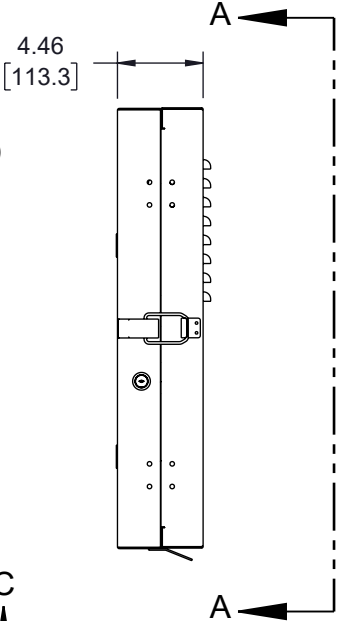

UNLESS OTHERWISE SPECIFIED  
LEADING DIMENSIONS ARE INCHES  
DIMENSIONS IN [ ] ARE MILLIMETERS

TOLERANCES:  
X = ±.2 [5] | FRACTIONS ± 1/32  
XX = ±.02 [0.5] | ANGLES ± 1°  
.XXX = ±.005 [0.13]

CABLE LENGTH TOLERANCES:  
≤12 [305] = +1 [25] / -0  
>12 [305] ≤ 60 [1524] = +2 [51] / -0  
>60 [1524] ≤ 120 [3048] = +4 [102] / -0  
>120 [3048] ≤ 300 [7620] = +6 [152] / -0  
>300 [7620] = +5% / -0

INTERPRET ALL DIMENSIONS AND TOLERANCES PER ASME Y14.5	
SCALE	SHEET
NONE	1 OF 2

DESCRIPTION  
2U VERTICAL WALL MOUNT, 400MM (16 IN), WHITE

SIZE	CAGE CODE	DRAWN BY	ITEM NO.	REV
A	43321	HBAKKE	LC-F2U400-WT	A

ALL DIMENSIONS ARE FOR REFERENCE ONLY AND SUBJECT TO CHANGE WITHOUT NOTICE. UN-DIMENSIONED/NON-CRITICAL FEATURES MAY VARY IN SIZE AND LOCATION. COLORS MAY VARY.

 <b>an INFINITE® brand</b> Website: <a href="http://www.L-com.com">www.L-com.com</a> Phone: 1.800.341.5266   1.978.682.6936		INTERPRET ALL DIMENSIONS AND TOLERANCES PER ASME Y14.5	
		SCALE NONE	SHEET 2 OF 2
DESCRIPTION 2U VERTICAL WALL MOUNT, 400MM (16 IN), WHITE			
SIZE A	CAGE CODE 43321	DRAWN BY HBAKKE	ITEM NO. LC-F2U400-WT
			REV A