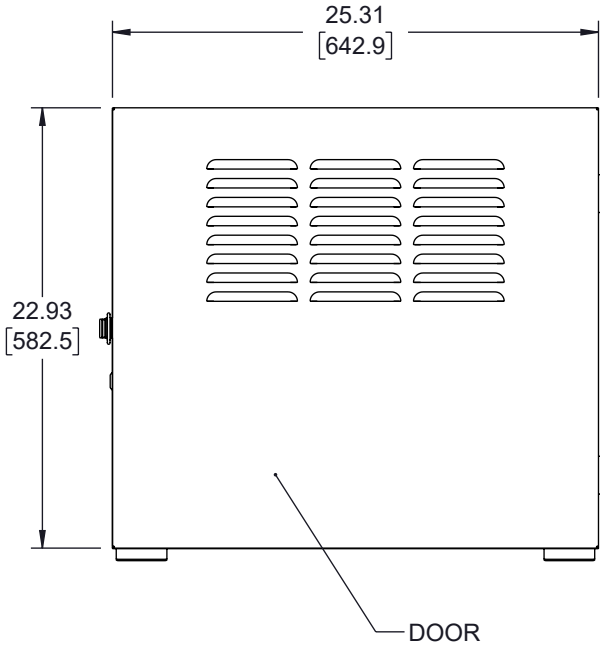

UNLESS OTHERWISE SPECIFIED  
LEADING DIMENSIONS ARE INCHES  
DIMENSIONS IN [ ] ARE MILLIMETERS

TOLERANCES:  
X = ±.2 [5] | FRACTIONS ± 1/32  
XX = ±.02 [0.5] | ANGLES ± 1°  
.XXX = ±.005 [0.13]

CABLE LENGTH TOLERANCES:  
≤12 [305] = +1 [25] / -0  
>12 [305] ≤ 60 [1524] = +2 [51] / -0  
>60 [1524] ≤ 120 [3048] = +4 [102] / -0  
>120 [3048] ≤ 300 [7620] = +6 [152] / -0  
>300 [7620] = +5% / -0

INTERPRET ALL DIMENSIONS AND TOLERANCES PER ASME Y14.5	
SCALE	SHEET
NONE	1 OF 2

DESCRIPTION  
2U VERTICAL WALL MOUNT, 400MM (16 IN), WHITE

SIZE	CAGE CODE	DRAWN BY	ITEM NO.	REV
A	43321	HBAKKE	LC-F2U400-WT	A

ALL DIMENSIONS ARE FOR REFERENCE ONLY AND SUBJECT TO CHANGE WITHOUT NOTICE. UN-DIMENSIONED/NON-CRITICAL FEATURES MAY VARY IN SIZE AND LOCATION. COLORS MAY VARY.

 <b>an INFINITE® brand</b> Website: <a href="http://www.L-com.com">www.L-com.com</a> Phone: 1.800.341.5266   1.978.682.6936		INTERPRET ALL DIMENSIONS AND TOLERANCES PER ASME Y14.5	
		SCALE NONE	SHEET 2 OF 2
DESCRIPTION 2U VERTICAL WALL MOUNT, 400MM (16 IN), WHITE			
SIZE A	CAGE CODE 43321	DRAWN BY HBAKKE	ITEM NO. LC-F2U400-WT
			REV A