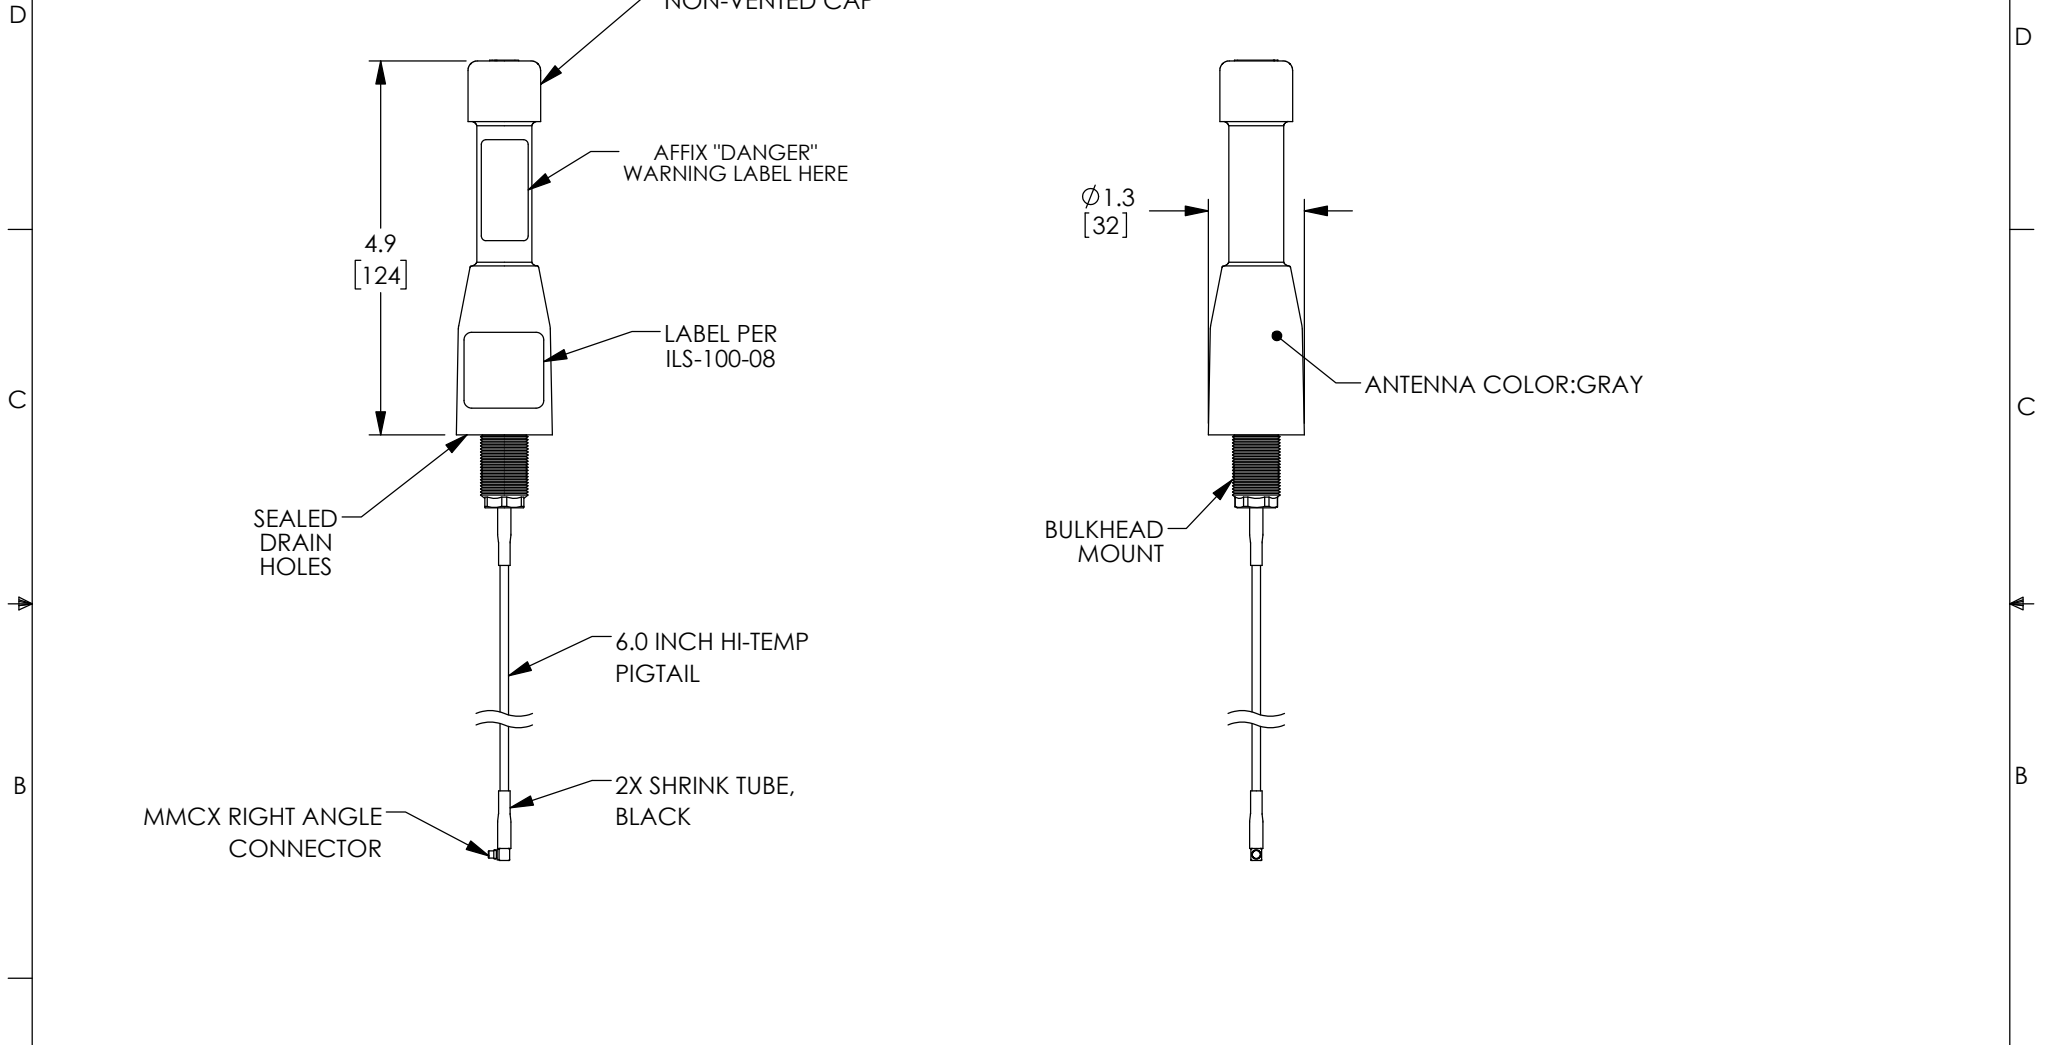

- NOTES:**
1. COMPONENT SHALL BE INDIVIDUALLY PACKAGED IN ACCORDANCE WITH L-COM SPECIFICATION PS-0031.
 2. ALL DIMENSIONS ARE FOR REFERENCE ONLY.

UNLESS OTHERWISE SPECIFIED, DIMENSIONS ARE IN INCHES [mm] OVERALL CABLE LENGTH TOLERANCE: ≤12 [305] = +1 [25] / -0 >12 [305] ≤60 [1524] = +2 [51] / -0 >60 [1524] ≤120 [3048] = +4 [102] / -0 >120 [3048] ≤300 [7620] = +6 [152] / -0 >300 [7620] = +5% / -0 ALL OTHER DIMENSIONAL TOLERANCES: .X = ±.2 [5] FRACTIONS ± 1/32 .XX = ±.02 [.5] ANGLES ± 1° .XXX = ±.005 [.13]	APPROVALS DRAWN BY DFRISIELLO CHECKED BY BPUCHASKI APPROVED BY KHIETPAS	DATE 08/27/2020 08/28/2020 08/28/2020	 an INFINITI® brand	50 High Street, West Mill, North Andover, MA 01845 USA. Phone: 1.800.341.5266 1.978.682.6936
	THIRD-ANGLE PROJECTION 	CONFIGURATION DETAILS OF UNDIMENSIONED FEATURES MAY VARY COLOR VARIATIONS MAY OCCUR	PRODUCT DESCRIPTION 2.4GHz 4dBi Omni Antenna w/ 6 Inch Pigtail and MMCX Right Angle Connector	CATEGORY ANTENNA
SIZE A CAGE CODE 43321 ITEM NO. HGV-2404U-MMCX	REV. A			