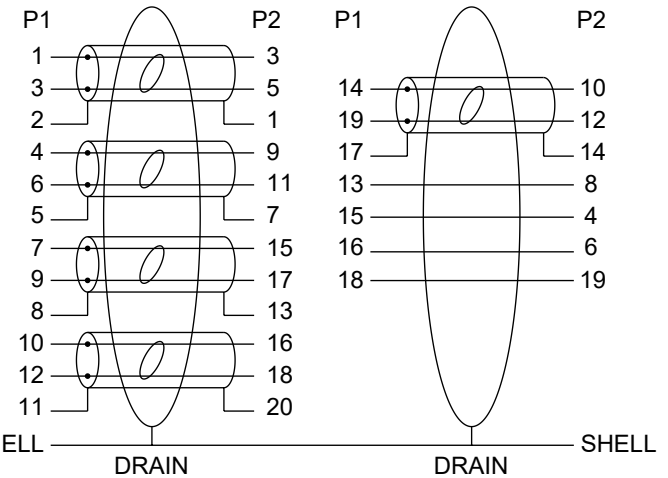

LENGTH

.36±.01
[9.2±0.3]

P1
HDMI 19P MALE CONNECTOR
INSULATION: BLACK
PINS & SHELL: GOLD PLATED

P2
HDMI AM EXTENDER
WITH PCB

HIGH SPEED HDMI CABLE WITH ETHERNET
[26AWG(1/0.45BSC)+E(1/0.26TC)+AL/MY]*5P+30AWG(7/0.10TC)
*4C+MAEB(16/12/0.12 85%AL)
OD: 9.0mm, COLOR: BLACK

PIN ASSIGNMENT

ITEM NUMBER	LENGTH [TOL.]	
	FEET [IN]	METERS [mm]
HD14A-CL3-MM-50F	50.0 [±3.94]	15.25 [±100]

NOTES:

- 100% OPEN AND SHORT TEST
- SUPPORTS BANDWIDTH UP TO 10.2Gbps.
- SUPPORTS RESOLUTION UP TO 4K@30Hz.
- CABLE ASSEMBLY SHALL BE TESTED FOR CONTINUITY.
- CABLE ASSEMBLY SHALL BE INDIVIDUALLY PACKAGED.
- DUST COVERS INSTALLED FOR SHIPPING (NOT SHOWN).
- DIMENSIONS FOR REFERENCE ONLY.