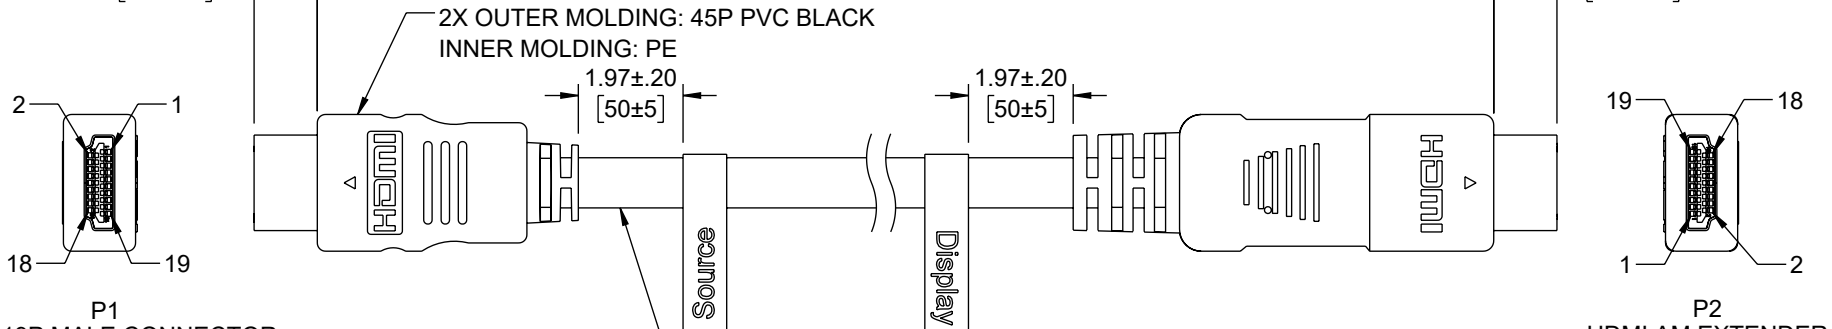

LENGTH

.36±.01
[9.2±0.3]

P1
HDMI 19P MALE CONNECTOR
INSULATION: BLACK
PINS & SHELL: GOLD PLATED

P2
HDMI AM EXTENDER
WITH PCB

HIGH SPEED HDMI CABLE WITH ETHERNET
[26AWG(1/0.45BSC)+E(1/0.26TC)+AL/MY]*5P+30AWG(7/0.10TC)
*4C+MAEB(16/12/0.12 85%AL)
OD: 9.0mm, COLOR: BLACK

PIN ASSIGNMENT

ITEM NUMBER	LENGTH [TOL.]	
	FEET [IN]	METERS [mm]
HD14A-CL3-MM-50F	50.0 [±3.94]	15.25 [±100]

NOTES:

- 100% OPEN AND SHORT TEST
- SUPPORTS BANDWIDTH UP TO 10.2Gbps.
- SUPPORTS RESOLUTION UP TO 4K@30Hz.
- CABLE ASSEMBLY SHALL BE TESTED FOR CONTINUITY.
- CABLE ASSEMBLY SHALL BE INDIVIDUALLY PACKAGED.
- DUST COVERS INSTALLED FOR SHIPPING (NOT SHOWN).
- DIMENSIONS FOR REFERENCE ONLY.