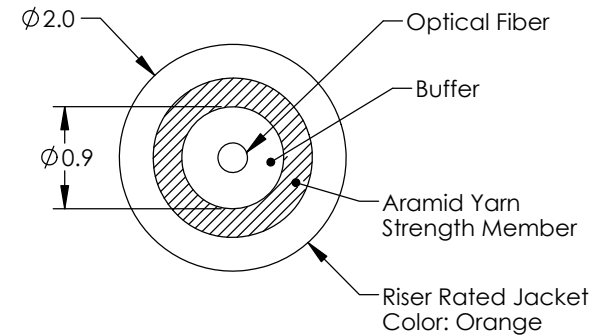

THE INFORMATION CONTAINED IN THIS DRAWING IS THE SOLE PROPERTY OF L-COM, INC. ANY REPRODUCTION IN PART OR WHOLE WITHOUT THE WRITTEN PERMISSION OF L-COM, INC. IS PROHIBITED.

REVISIONS			
REV	DESCRIPTION	DATE	APPROVED
A	INITIAL RELEASE	05/12/2022	PHOSPODAR

FIBER TYPE	MULTIMODE, OM1, RISER
CORE DIAMETER	62.5 μm
CLADDING DIAMETER	125 μm
BUFFER	0.90 $\pm$0.05

WAVELENGTH:	850/1300nm FIBER TYPE	850/1300nm MAXIMUM
ATTENUATION	3.0/1.0 dB/km	3.5/1.5 dB/km
OFL BANDWIDTH (MHz.km)	$\geq$200/500	

MAX. TENSILE STRENGTH (N)	
SHORT TERM	75
LONG TERM	30

MIN. BEND RADIUS (mm)	
DYNAMIC	20X DIA.
STATIC	10X DIA.

MAX. CRUSH RESISTANCE (N/100mm)	
SHORT TERM	200
LONG TERM	50

ALL DIMENSIONS IN mm, DRAWING NOT TO SCALE

NOTES:

1. BULK CABLE SHALL BE INDIVIDUALLY PACKAGED IN ACCORDANCE WITH L-COM SPECIFICATION PS-0031.

REGULATORY COMPLIANCE:

EU RoHS DIRECTIVE (MOST RECENT RELEASED VERSION)

UNLESS OTHERWISE SPECIFIED, DIMENSIONS ARE IN INCHES [mm] OVERALL CABLE LENGTH TOLERANCE: ≤12 [305] = +1 [25] / -0 >12 [305] ≤60 [1524] = +2 [51] / -0 >60 [1524] ≤120 [3048] = +4 [102] / -0 >120 [3048] ≤300 [7620] = +6 [152] / -0 >300 [7620] = +5% / -0 ALL OTHER DIMENSIONAL TOLERANCES: .X = ± .2 [5] | FRACTIONS ± 1/32 .XX = ± .02 [.5] | ANGLES ± 1° .XXX = ± .005 [.13]	APPROVALS	DATE	 50 High Street, West Mill, North Andover, MA 01845 USA. Phone: 1.800.341.5266 1.978.682.6936	
	DRAWN BY DFRISIELLO	05/12/2022		CHECKED BY DZINN
	APPROVED BY PHOSPODAR	05/12/2022	CATEGORY FIBER OPTIC	
	CONFIGURATION DETAILS OF UNDIMENSIONED FEATURES MAY VARY	PRODUCT DESCRIPTION Round Simplex Optical Cable, 62.5/125 OM1, Riser Rated, 2.0mm		
THIRD-ANGLE PROJECTION 	COLOR VARIATIONS MAY OCCUR	SIZE A	CAGE CODE 43321	
		ITEM NO. FOB-1F2DM1R-M	REV. A	
		SCALE: NONE	CAD FILE: FOB-1F2DM1R-M.SLDDRW	
			SHEET 1 OF 1