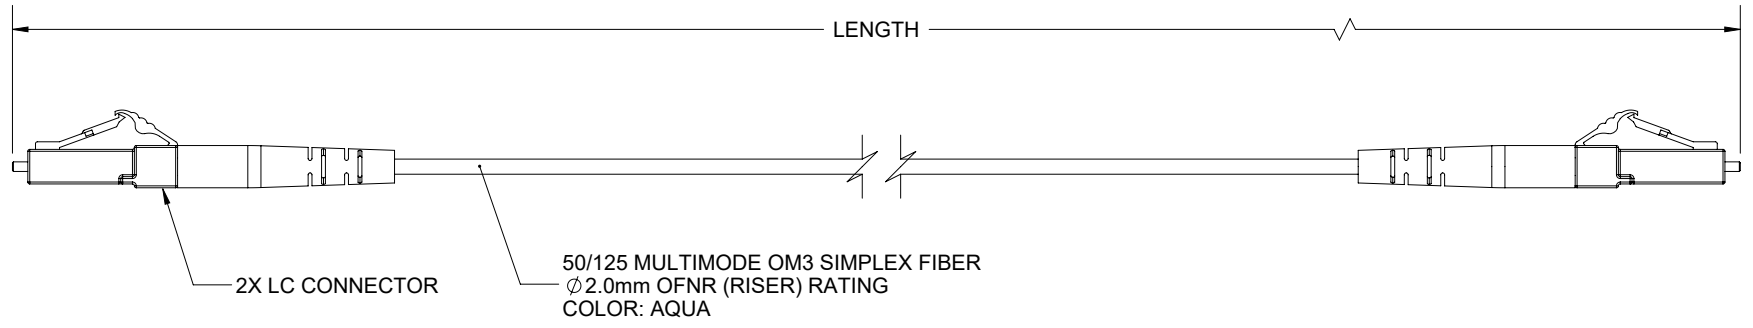

PART NUMBER	LENGTH METER [FEET]
FCA-M3SR-LCLC-01M	1.0 [3.28]
FCA-M3SR-LCLC-02M	2.0 [6.56]
FCA-M3SR-LCLC-03M	3.0 [9.84]
FCA-M3SR-LCLC-05M	5.0 [16.40]
FCA-M3SR-LCLC-07M	7.0 [22.97]
FCA-M3SR-LCLC-10M	10.0 [32.81]
FCA-M3SR-LCLC-15M	15.0 [49.21]

NOTES:

- LC CONNECTOR ASSEMBLY POLISH TYPE: UPC
- ALL CONNECTORS ACCOMPANIED WITH A DUST CAP INSTALLED (NOT SHOWN).
- CABLE ASSEMBLY SHALL BE INDIVIDUALLY PACKAGED.

<p>UNLESS OTHERWISE SPECIFIED, DIMENSIONS ARE IN INCHES [mm]</p> <p>OVERALL CABLE LENGTH TOLERANCE: ≤12 [305] = +1 [25] / -0 >12 [305] ≤60 [1524] = +2 [51] / -0 >60 [1524] ≤120 [3048] = +4 [102] / -0 >120 [3048] ≤300 [7620] = +6 [152] / -0 >300 [7620] = +5% / -0</p> <p>ALL OTHER DIMENSIONAL TOLERANCES: .X = ± .2 [5] FRACTIONS ± 1/32 .XX = ± .02 [5] ANGLES ± 1° .XXX = ± .005 [1.3]</p> <p>THIRD-ANGLE PROJECTION</p>	<p>APPROVALS</p> <p>DRAWN BY: MVEERAPPAN</p> <p>CHECKED BY: DFRISIELLO</p> <p>APPROVED BY: PHOSPODAR</p>	<p>DATE</p> <p>09/28/2021</p> <p>09/28/2021</p> <p>09/28/2021</p>	<p>l-com an INFINITO brand</p> <p>50 High Street, West Mill, North Andover, MA 01845 USA. Phone: 1.800.341.5266 1.978.682.6936</p>		
	<p>CONFIGURATION DETAILS OF UNDIMENSIONED FEATURES MAY VARY</p> <p>COLOR VARIATIONS MAY OCCUR</p>	<p>PRODUCT DESCRIPTION</p> <p>CA LC-LC 50/125 MULTIMODE</p>		<p>CATEGORY</p> <p>FIBER OPTICS</p>	
<p>SCALE: NONE</p>		<p>SIZE</p> <p>A</p>	<p>CAGE CODE</p> <p>43321</p>	<p>ITEM NO.</p> <p>FCA-M3SR-LCLC</p>	<p>REV.</p> <p>A</p>
<p>CAD FILE: FCA-M3SR-LCLC.SLDDRW</p>			<p>SHEET 1 OF 1</p>		