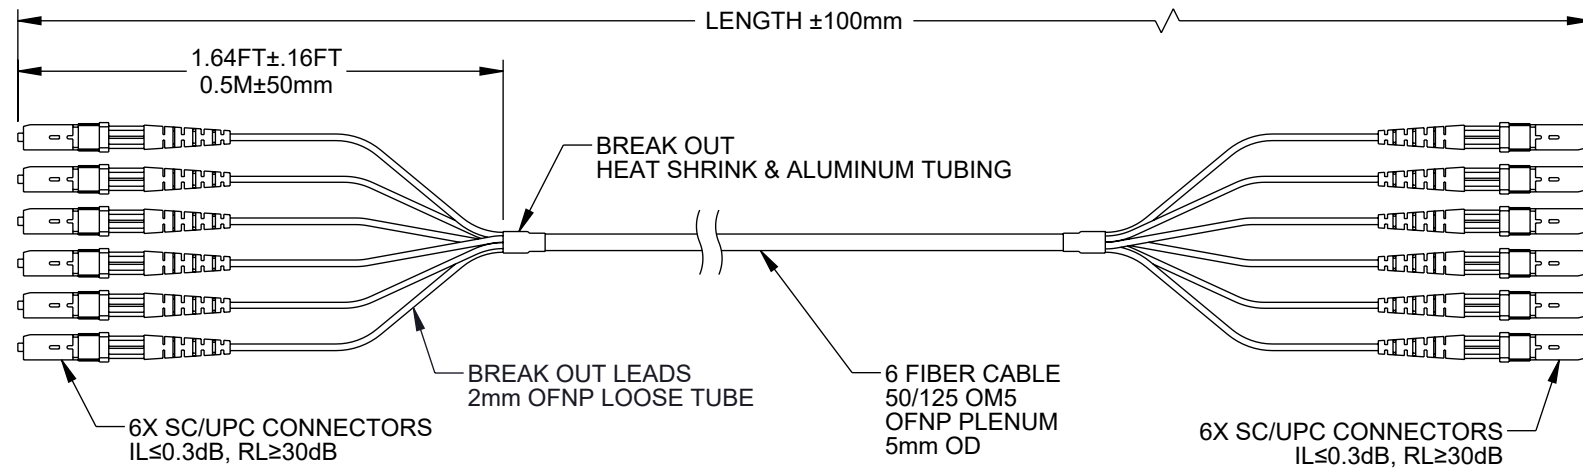

CABLE TECHNICAL PARAMETERS		
CABLE	OD(mm)	5±0.2
BUFFER	OD(mm)	0.85±0.05
	MATERIAL	PVC
MAX TENSILE STRENGTH (N)	SHORT TERM	320
	LONG TERM	160
MIN. BENDING RADIUS	DYNAMIC	15D
	STATIC	7.5D
MAX. CRUSH RESISTANCE (N/100mm)	SHORT TERM	1000
	LONG TERM	300
COLOR		GREEN
STRENGTH MEMBERS		ARAMID YARN

ITEM NUMBER	LENGTH	
	METERS	FEET
FCA-6M5SCUSCUP2-05	5	16.40
FCA-6M5SCUSCUP2-10	10	32.81
FCA-6M5SCUSCUP2-15	15	49.21

NOTES:

- ALL CONNECTORS SUPPLIED WITH A DUST CAP INSTALLED, BUT NOT SHOWN.
- CABLE ASSEMBLY SHALL BE INDIVIDUALLY PACKAGED AND LABELED.