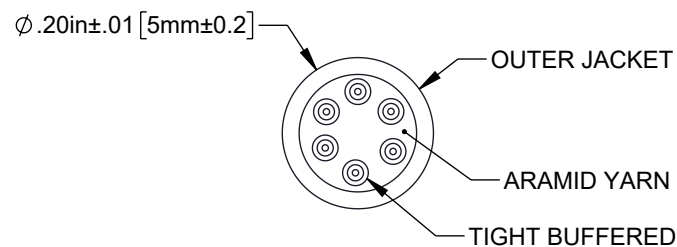

ITEM NUMBER	LENGTH	
	METERS	FEET
FCA-6M5LCULCUV2-05	5	16.40
FCA-6M5LCULCUV2-10	10	32.81
FCA-6M5LCULCUV2-15	15	49.21

NOTES:

- ALL CONNECTORS SUPPLIED WITH A DUST CAP INSTALLED, BUT NOT SHOWN.
- CABLE ASSEMBLY SHALL BE INDIVIDUALLY PACKAGED AND LABELED.