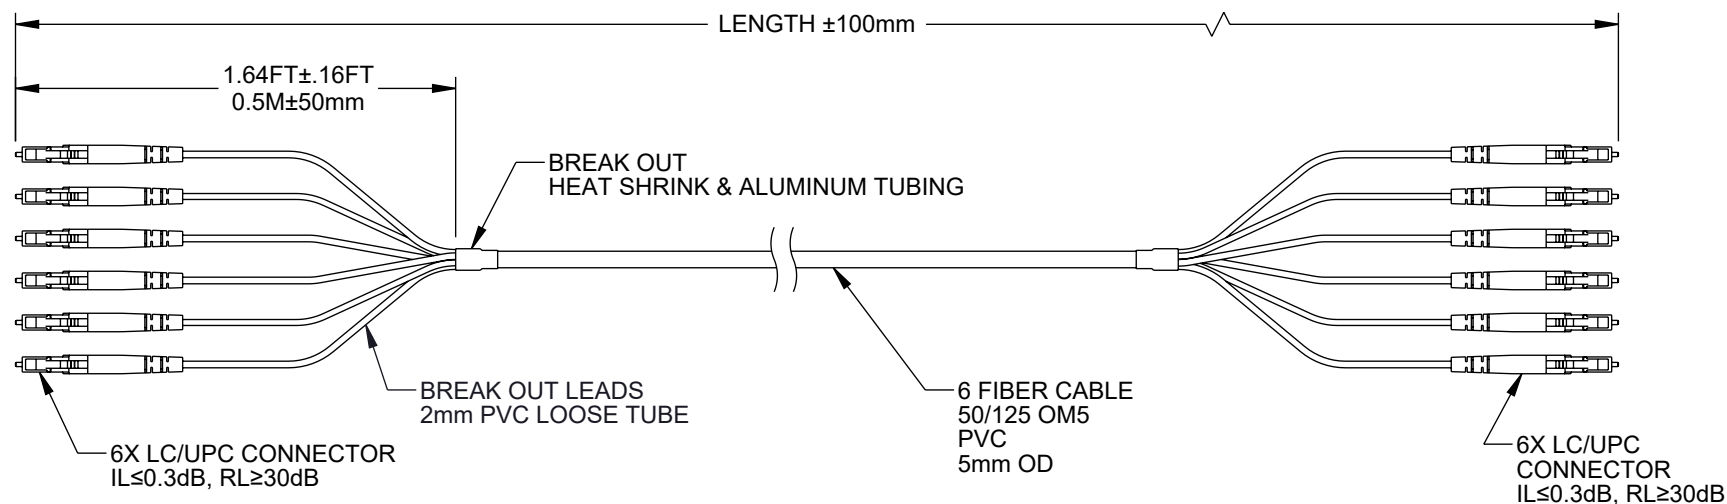

6

5

4

3

2

1

REVISION					
ZONE	REV	DESCRIPTION	DATE	CHANGED BY	APPROVED
	A	INITIAL RELEASE	07/22/2024	DZINN	NOTTINGHAM

CABLE TECHNICAL PARAMETERS		
CABLE	OD(mm)	5±0.2
BUFFER	OD(mm)	0.85±0.05
	MATERIAL	PVC
MAX TENSILE STRENGTH (N)	SHORT TERM	320
	LONG TERM	160
MIN. BENDING RADIUS	DYNAMIC	15D
	STATIC	7.5D
MAX. CRUSH RESISTANCE (N/100mm)	SHORT TERM	1000
	LONG TERM	300
COLOR		GREEN
STRENGTH MEMBERS		ARAMID YARN

ITEM NUMBER	LENGTH	
	METERS	FEET
FCA-6M5LCULCUV2-05	5	16.40
FCA-6M5LCULCUV2-10	10	32.81
FCA-6M5LCULCUV2-15	15	49.21

NOTES:

- ALL CONNECTORS SUPPLIED WITH A DUST CAP INSTALLED, BUT NOT SHOWN.
- CABLE ASSEMBLY SHALL BE INDIVIDUALLY PACKAGED AND LABELED.

UNLESS OTHERWISE SPECIFIED LEADING DIMENSIONS ARE INCHES DIMENSIONS IN [] ARE MILLIMETERS

TOLERANCES:

.X = ±.2 [5]	FRACTIONS ± 1/32
.XX = ±.02 [0.5]	ANGLES ± 1°
.XXX = ±.005 [0.13]	

CABLE LENGTH TOLERANCES:

L-com
 an INFINIT® brand

Website: www.L-com.com
 Phone: 1.800.341.5266 | 1.978.682.6936

INTERPRET ALL DIMENSIONS AND TOLERANCES PER ASME Y14.5

SCALE	SHEET
NONE	1 OF 1

DESCRIPTION				
FIBER DIST CABLE, 6 STRAND LC/UPC-LC/UPC OM5, 5mm PVC JKT, 2mm BREAKOUT AT 0.5M				
SIZE	CAGE CODE	DRAWN BY	ITEM NO.	REV
A	43321	DZINN	FCA-6M5LCULCUV2	A