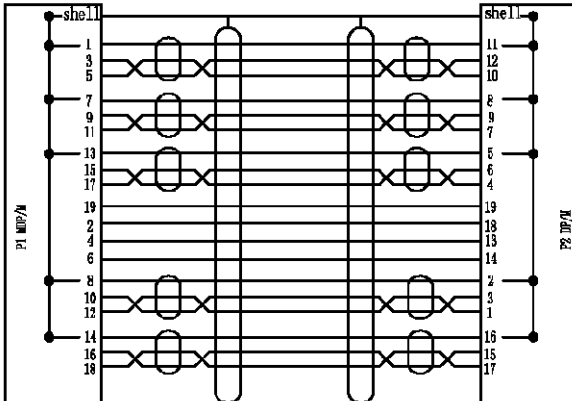

| PART NUMBER | LENGTH | |
|--------------|--------|-----------|
| | FEET | METERS |
| DPMDP-MM-05M | 1.64 | 0.5 ± .02 |
| DPMDP-MM-1M | 3.28 | 1.0 ± .03 |
| DPMDP-MM-2M | 6.56 | 2.0 ± .03 |
| DPMDP-MM-3M | 9.84 | 3.0 ± .03 |

- NOTES:
- CABLE ASSEMBLY LENGTH LABEL PLACEMENT: 36 INCHES OR LESS, ONE LABEL, APPROXIMATELY CENTERED. LONGER THAN 36 INCHES, TWO LABELS APPROXIMATELY 6 INCHES FROM EACH CONNECTOR.
 - CABLE ASSEMBLY SHALL BE TESTED FOR CONTINUITY.
 - CABLE ASSEMBLY SHALL BE INDIVIDUALLY PACKAGED IN ACCORDANCE WITH L-COM SPECIFICATION PS-0031.

REGULATORY COMPLIANCE:
EU RoHS DIRECTIVE (MOST RECENT RELEASED VERSION)

| | | | |
|--|--|----------|--|
| UNLESS OTHERWISE SPECIFIED, DIMENSIONS ARE IN INCHES [mm] OVERALL CABLE LENGTH TOLERANCE: ≤12 [305] = +1 [25] / -0 >12 [305] ≤60 [1524] = +2 [51] / -0 >60 [1524] ≤120 [3048] = +4 [102] / -0 >120 [3048] ≤300 [7620] = +6 [152] / -0 >300 [7620] = +5% / -0 ALL OTHER DIMENSIONAL TOLERANCES: .X = ± .2 [5] FRACTIONS ± 1/32 .XX = ± .02 [5] ANGLES ± 1° .XXX = ± .005 [13] | APPROVALS | DATE |  50 High Street, West Mill, North Andover, MA 01845 USA. Phone: 1.800.341.5266 1.978.682.6936 |
| | DRAWN BY DMAY | 3/2/2023 | |
| THIRD-ANGLE PROJECTION  | CHECKED BY HBAKKE | 3/3/2023 | PRODUCT DESCRIPTION DISPLAYPORT TO MINI DISPLAYPORT M/M, 4K, NYLON BRAIDED CABLE |
| | APPROVED BY DGUTTADAURO | 3/3/2023 | SIZE A |
| | CONFIGURATION DETAILS OF UNDIMENSIONED FEATURES MAY VARY | | CAGE CODE 43321 |
| | COLOR VARIATIONS MAY OCCUR | | ITEM NO. DPMDP-MM |
| | | | SCALE: NONE |
| | | | CAD FILE: DPMDP-MM.SLDRW |
| | | | SHEET 1 OF 1 |