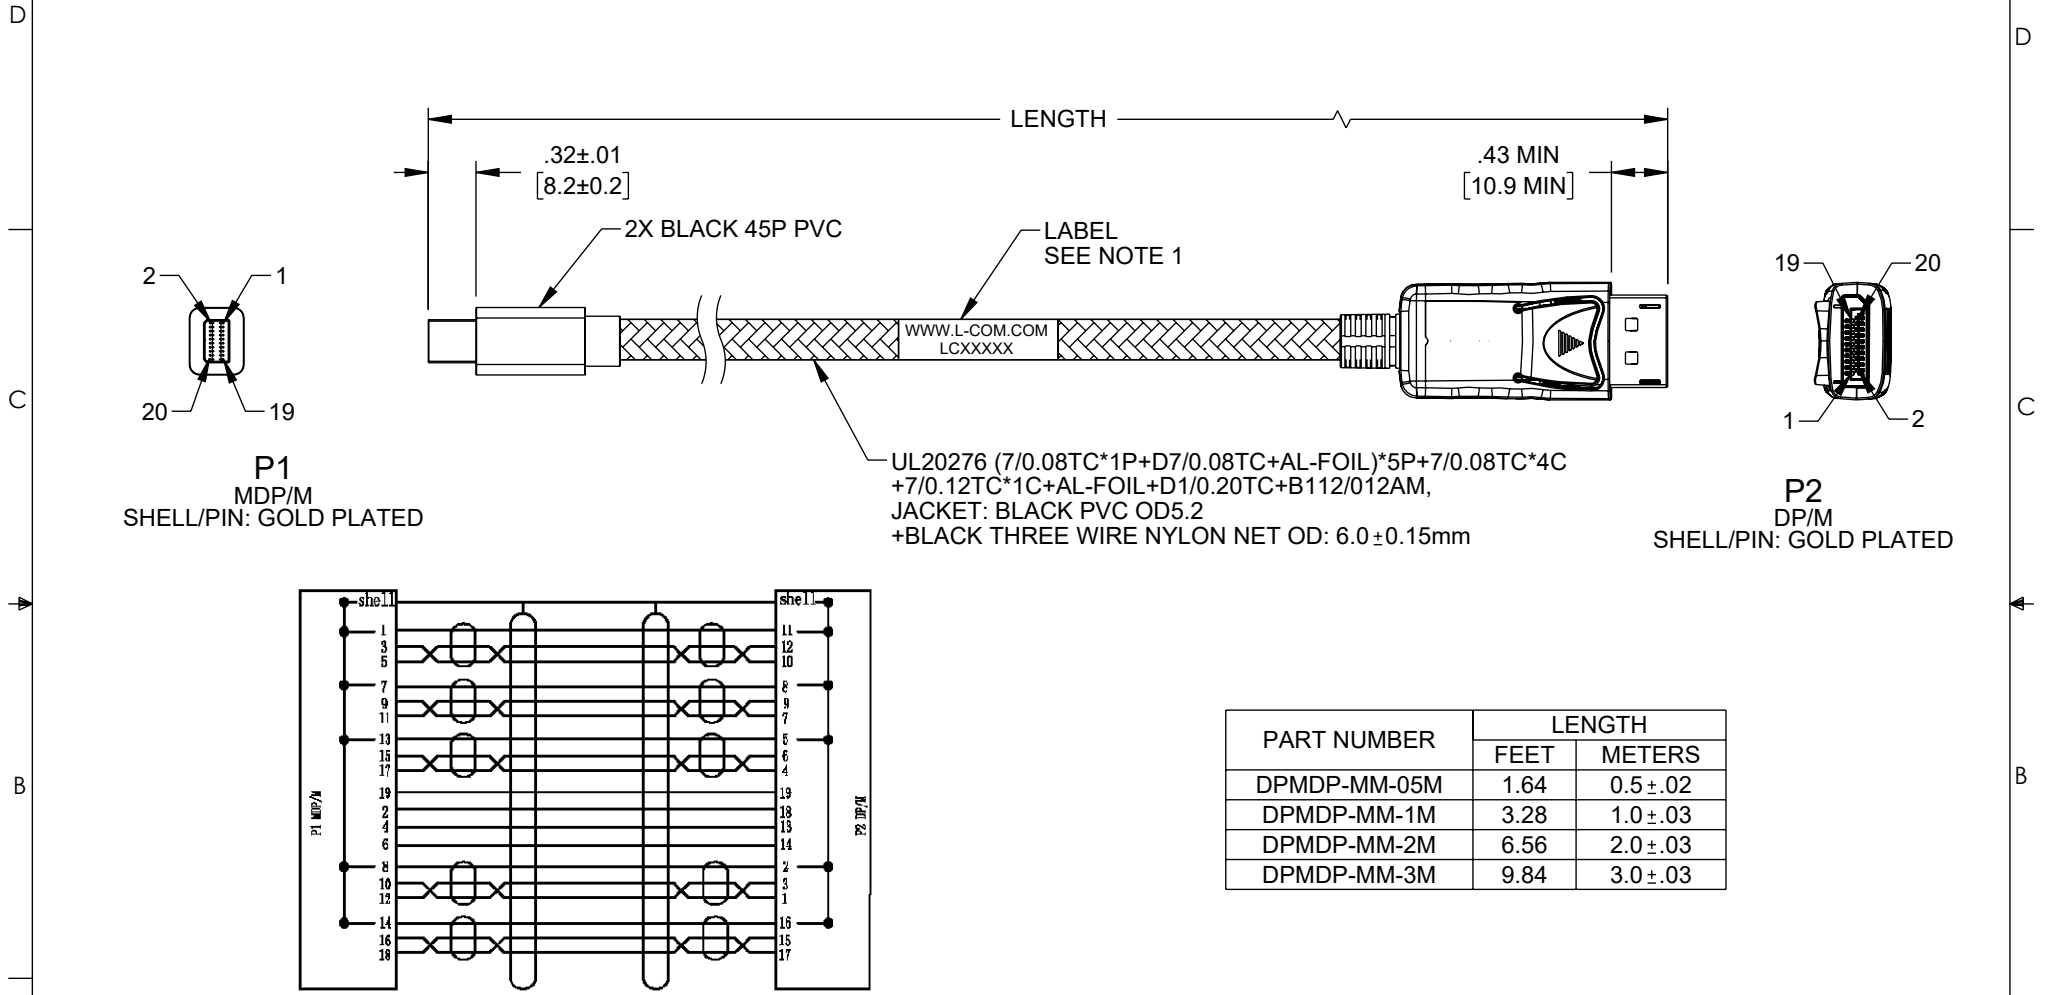

| PART NUMBER | LENGTH | |
|--------------|--------|-----------|
| | FEET | METERS |
| DPMDP-MM-05M | 1.64 | 0.5 ± .02 |
| DPMDP-MM-1M | 3.28 | 1.0 ± .03 |
| DPMDP-MM-2M | 6.56 | 2.0 ± .03 |
| DPMDP-MM-3M | 9.84 | 3.0 ± .03 |

- NOTES:
- CABLE ASSEMBLY LENGTH LABEL PLACEMENT: 36 INCHES OR LESS, ONE LABEL, APPROXIMATELY CENTERED. LONGER THAN 36 INCHES, TWO LABELS APPROXIMATELY 6 INCHES FROM EACH CONNECTOR.
 - CABLE ASSEMBLY SHALL BE TESTED FOR CONTINUITY.
 - CABLE ASSEMBLY SHALL BE INDIVIDUALLY PACKAGED IN ACCORDANCE WITH L-COM SPECIFICATION PS-0031.

REGULATORY COMPLIANCE:
EU RoHS DIRECTIVE (MOST RECENT RELEASED VERSION)

| | | | |
|--|--|----------|--|
| UNLESS OTHERWISE SPECIFIED, DIMENSIONS ARE IN INCHES [mm] OVERALL CABLE LENGTH TOLERANCE: ≤12 [305] = +1 [25] / -0 >12 [305] ≤60 [1524] = +2 [51] / -0 >60 [1524] ≤120 [3048] = +4 [102] / -0 >120 [3048] ≤300 [7620] = +6 [152] / -0 >300 [7620] = +5% / -0 ALL OTHER DIMENSIONAL TOLERANCES: .X = ± .2 [5] FRACTIONS ± 1/32 .XX = ± .02 [5] ANGLES ± 1° .XXX = ± .005 [13] | APPROVALS | DATE |  50 High Street, West Mill, North Andover, MA 01845 USA. Phone: 1.800.341.5266 1.978.682.6936 |
| | DRAWN BY DMAY | 3/2/2023 | |
| THIRD-ANGLE PROJECTION  | CHECKED BY HBAKKE | 3/3/2023 | PRODUCT DESCRIPTION DISPLAYPORT TO MINI DISPLAYPORT M/M, 4K, NYLON BRAIDED CABLE |
| | APPROVED BY DGUTTADAURO | 3/3/2023 | SIZE A |
| | CONFIGURATION DETAILS OF UNDIMENSIONED FEATURES MAY VARY | | CAGE CODE 43321 |
| | COLOR VARIATIONS MAY OCCUR | | ITEM NO. DPMDP-MM |
| | | | SCALE: NONE |
| | | | CAD FILE: DPMDP-MM.SLDRW |
| | | | SHEET 1 OF 1 |