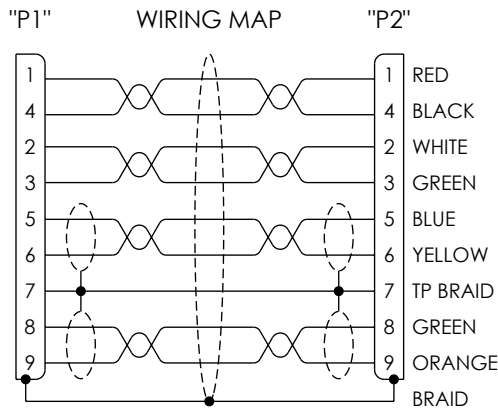

UL STYLE 20276, USB3.0 HIGH FLEX CABLE,
(2) TWISTED PAIR, 28AWG WITH ALUM/POLY, DRAIN WIRE AND SPIRAL SHIELD,
(1) UNSHIELDED TWISTED PAIR, 26AWG,
(1) UNSHIELDED TWISTED PAIR, 22AWG,
OVERALL ALUM/POLY AND BRAIDED SHIELD,
JACKET: PVC, BLACK
(NOM DIA. .276" [7.0]; FLAME RATING: UL VW-1;
MIN. FIXED BEND RADIUS: 5X O.D.;
MIN. MOVING BEND RADIUS: 10X O.D.)

PART NUMBER	LENGTH METERS [FEET]
CAU3HFA-90RB-05M	0.5 [1.64]
CAU3HFA-90RB-1M	1.0 [3.28]
CAU3HFA-90RB-105M	1.5 [4.92]
CAU3HFA-90RB-2M	2.0 [6.56]
CAU3HFA-90RB-205M	2.5 [8.20]

NOTES:

1. CABLE TYPE-U DRAG CHAIN TESTING: 5 MILLION CYCLES MIN.(75mm BEND RADIUS)
2. CABLE ASSEMBLY SHALL HAVE 360° SHIELD TERMINATION.
3. CABLE ASSEMBLY SHALL MEET USB 3.0 REQUIREMENTS.
4. CABLE ASSEMBLY SHALL BE TESTED FOR CONTINUITY.
5. CABLE ASSEMBLY SHALL BE INDIVIDUALLY PACKAGED IN ACCORDANCE WITH L-COM SPECIFICATION PS-0031.

UNLESS OTHERWISE SPECIFIED, DIMENSIONS ARE IN INCHES [mm] OVERALL CABLE LENGTH TOLERANCE: ≤12 [305] = +1 [25] / -0 >12 [305] ≤60 [1524] = +2 [51] / -0 >60 [1524] ≤120 [3048] = +4 [102] / -0 >120 [3048] ≤300 [7620] = +6 [152] / -0 >300 [7620] = +5% / -0 ALL OTHER DIMENSIONAL TOLERANCES: .X = ± .2 [5] FRACTIONS ± 1/32 .XX = ± .02 [5] ANGLES ± 1° .XXX = ± .005 [13]	APPROVALS	DATE	 50 High Street, West Mill, North Andover, MA 01845 USA. Phone: 1.800.341.5266 1.978.682.6936
	DRAWN BY SLI	01/19/2022	
THIRD-ANGLE PROJECTION 	CHECKED BY GUTTADAURO	01/19/2022	CATEGORY USB
	APPROVED BY GUTTADAURO	01/19/2022	
CONFIGURATION DETAILS OF UNDIMENSIONED FEATURES MAY VARY	PRODUCT DESCRIPTION CA HI-FLEX USB3.0 A/90RT B		SCALE: NONE CAD FILE: CAU3HFA-90RB.SLDDRW SHEET 1 OF 1
COLOR VARIATIONS MAY OCCUR	SIZE A	CAGE CODE 43321	