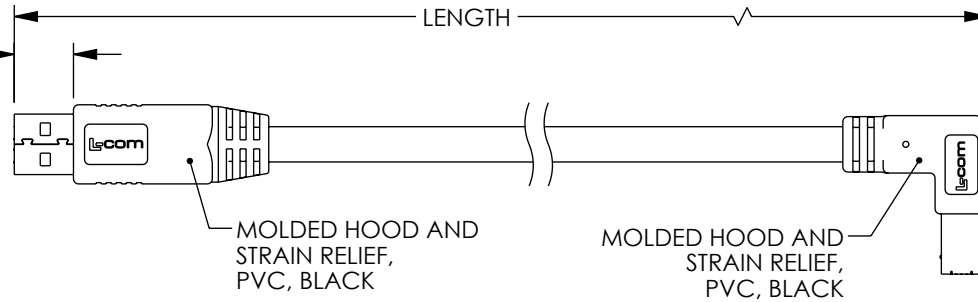

UL STYLE 20276, USB3.0 HIGH FLEX CABLE,
(2) TWISTED PAIR, 28AWG WITH ALUM/POLY, DRAIN WIRE AND SPIRAL SHIELD,
(1) UNSHIELDED TWISTED PAIR, 26AWG,
(1) UNSHIELDED TWISTED PAIR, 22AWG,
OVERALL ALUM/POLY AND BRAIDED SHIELD,
JACKET: PVC, BLACK
(NOM DIA. .276" [7.0]; FLAME RATING: UL VW-1;
MIN. FIXED BEND RADIUS: 5X O.D.;
MIN. MOVING BEND RADIUS: 10X O.D.)

PART NUMBER	LENGTH METERS [FEET]
CAU3HFA-90RB-05M	0.5 [1.64]
CAU3HFA-90RB-1M	1.0 [3.28]
CAU3HFA-90RB-105M	1.5 [4.92]
CAU3HFA-90RB-2M	2.0 [6.56]
CAU3HFA-90RB-205M	2.5 [8.20]

NOTES:

1. CABLE TYPE-U DRAG CHAIN TESTING: 5 MILLION CYCLES MIN.(75mm BEND RADIUS)
2. CABLE ASSEMBLY SHALL HAVE 360° SHIELD TERMINATION.
3. CABLE ASSEMBLY SHALL MEET USB 3.0 REQUIREMENTS.
4. CABLE ASSEMBLY SHALL BE TESTED FOR CONTINUITY.
5. CABLE ASSEMBLY SHALL BE INDIVIDUALLY PACKAGED IN ACCORDANCE WITH L-COM SPECIFICATION PS-0031.

UNLESS OTHERWISE SPECIFIED, DIMENSIONS ARE IN INCHES [mm] OVERALL CABLE LENGTH TOLERANCE: ≤12 [305] = +1 [25] / -0 >12 [305] ≤60 [1524] = +2 [51] / -0 >60 [1524] ≤120 [3048] = +4 [102] / -0 >120 [3048] ≤300 [7620] = +6 [152] / -0 >300 [7620] = +5% / -0 ALL OTHER DIMENSIONAL TOLERANCES: .X = ± .2 [5] FRACTIONS ± 1/32 .XX = ± .02 [5] ANGLES ± 1° .XXX = ± .005 [13]	APPROVALS	DATE	 50 High Street, West Mill, North Andover, MA 01845 USA. Phone: 1.800.341.5266 1.978.682.6936
	DRAWN BY SLI	01/19/2022	
THIRD-ANGLE PROJECTION 	CHECKED BY GUTTADAURO	01/19/2022	CATEGORY USB
	APPROVED BY GUTTADAURO	01/19/2022	
CONFIGURATION DETAILS OF UNDIMENSIONED FEATURES MAY VARY	PRODUCT DESCRIPTION CA HI-FLEX USB3.0 A/90RT B		SCALE: NONE CAD FILE: CAU3HFA-90RB.SLDDRW SHEET 1 OF 1
COLOR VARIATIONS MAY OCCUR	SIZE A	CAGE CODE 43321	