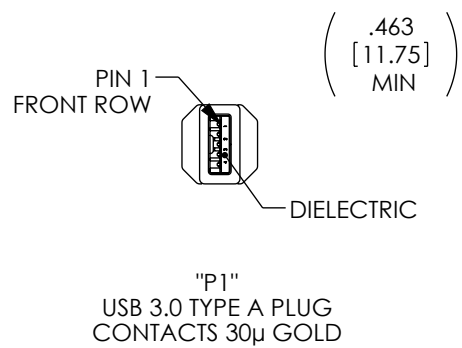

UL STYLE 20276, USB3.0 HIGH FLEX CABLE,
(2) TWISTED PAIR, 28AWG WITH ALUM/POLY, DRAIN WIRE AND SPIRAL SHIELD,
(1) UNSHIELDED TWISTED PAIR, 26AWG,
(1) UNSHIELDED TWISTED PAIR, 22AWG,
OVERALL ALUM/POLY AND BRAIDED SHIELD,
JACKET: PVC, BLACK
(NOM DIA. .276" [7.0]; FLAME RATING: UL VW-1;
MIN. FIXED BEND RADIUS: 5X O.D.;
MIN. MOVING BEND RADIUS: 10X O.D.)

PART NUMBER	LENGTH METERS [FEET]
CAU3HFA-90RB-05M	0.5 [1.64]
CAU3HFA-90RB-1M	1.0 [3.28]
CAU3HFA-90RB-105M	1.5 [4.92]
CAU3HFA-90RB-2M	2.0 [6.56]
CAU3HFA-90RB-205M	2.5 [8.20]

NOTES:

1. CABLE TYPE-U DRAG CHAIN TESTING: 5 MILLION CYCLES MIN.(75mm BEND RADIUS)
2. CABLE ASSEMBLY SHALL HAVE 360° SHIELD TERMINATION.
3. CABLE ASSEMBLY SHALL MEET USB 3.0 REQUIREMENTS.
4. CABLE ASSEMBLY SHALL BE TESTED FOR CONTINUITY.
5. CABLE ASSEMBLY SHALL BE INDIVIDUALLY PACKAGED IN ACCORDANCE WITH L-COM SPECIFICATION PS-0031.

UNLESS OTHERWISE SPECIFIED, DIMENSIONS ARE IN INCHES [mm] OVERALL CABLE LENGTH TOLERANCE: ≤12 [305] = +1 [25] / -0 >12 [305] ≤60 [1524] = +2 [51] / -0 >60 [1524] ≤120 [3048] = +4 [102] / -0 >120 [3048] ≤300 [7620] = +6 [152] / -0 >300 [7620] = +5% / -0 ALL OTHER DIMENSIONAL TOLERANCES: .X = ± .2 [5] FRACTIONS ± 1/32 .XX = ± .02 [5] ANGLES ± 1° .XXX = ± .005 [13]	APPROVALS	DATE	 50 High Street, West Mill, North Andover, MA 01845 USA. Phone: 1.800.341.5266 1.978.682.6936
	DRAWN BY SLI	01/19/2022	
THIRD-ANGLE PROJECTION 	CHECKED BY GUTTADAURO	01/19/2022	CATEGORY USB
	APPROVED BY GUTTADAURO	01/19/2022	
CONFIGURATION DETAILS OF UNDIMENSIONED FEATURES MAY VARY	PRODUCT DESCRIPTION CA HI-FLEX USB3.0 A/90RT B		SCALE: NONE CAD FILE: CAU3HFA-90RB.SLDDRW SHEET 1 OF 1
COLOR VARIATIONS MAY OCCUR	SIZE A	CAGE CODE 43321	