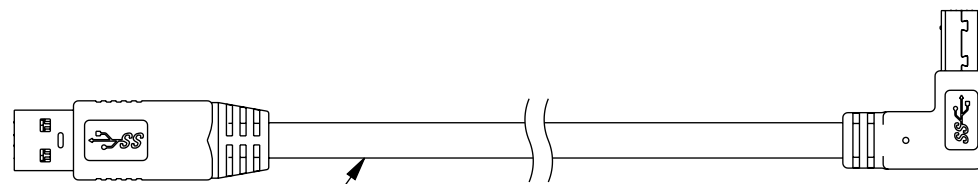

UL STYLE 20276, USB3.0 HIGH FLEX CABLE,
(2) TWISTED PAIR, 28AWG WITH ALUM/POLY, DRAIN WIRE AND SPIRAL SHIELD,
(1) UNSHIELDED TWISTED PAIR, 26AWG,
(1) UNSHIELDED TWISTED PAIR, 22AWG,
OVERALL ALUM/POLY AND BRAIDED SHIELD,
JACKET: PVC, BLACK
(NOM DIA. .276" [7.0]; FLAME RATING: UL VW-1;
MIN. FIXED BEND RADIUS: 5X O.D.;
MIN. MOVING BEND RADIUS: 10X O.D.)

PART NUMBER	LENGTH METERS [FEET]
CAU3HFA-90RB-05M	0.5 [1.64]
CAU3HFA-90RB-1M	1.0 [3.28]
CAU3HFA-90RB-105M	1.5 [4.92]
CAU3HFA-90RB-2M	2.0 [6.56]
CAU3HFA-90RB-205M	2.5 [8.20]

NOTES:

1. CABLE TYPE-U DRAG CHAIN TESTING: 5 MILLION CYCLES MIN.(75mm BEND RADIUS)
2. CABLE ASSEMBLY SHALL HAVE 360° SHIELD TERMINATION.
3. CABLE ASSEMBLY SHALL MEET USB 3.0 REQUIREMENTS.
4. CABLE ASSEMBLY SHALL BE TESTED FOR CONTINUITY.
5. CABLE ASSEMBLY SHALL BE INDIVIDUALLY PACKAGED IN ACCORDANCE WITH L-COM SPECIFICATION PS-0031.

UNLESS OTHERWISE SPECIFIED, DIMENSIONS ARE IN INCHES [mm] OVERALL CABLE LENGTH TOLERANCE: ≤12 [305] = +1 [25] / -0 >12 [305] ≤60 [1524] = +2 [51] / -0 >60 [1524] ≤120 [3048] = +4 [102] / -0 >120 [3048] ≤300 [7620] = +6 [152] / -0 >300 [7620] = +5% / -0 ALL OTHER DIMENSIONAL TOLERANCES: .X = ± .2 [5] FRACTIONS ± 1/32 .XX = ± .02 [5] ANGLES ± 1° .XXX = ± .005 [13]	APPROVALS	DATE	 50 High Street, West Mill, North Andover, MA 01845 USA. Phone: 1.800.341.5266 1.978.682.6936
	DRAWN BY SLI	01/19/2022	
THIRD-ANGLE PROJECTION 	CHECKED BY GUTTADAURO	01/19/2022	CATEGORY USB
	APPROVED BY GUTTADAURO	01/19/2022	
CONFIGURATION DETAILS OF UNDIMENSIONED FEATURES MAY VARY	PRODUCT DESCRIPTION CA HI-FLEX USB3.0 A/90RT B		SCALE: NONE CAD FILE: CAU3HFA-90RB.SLDDRW SHEET 1 OF 1
COLOR VARIATIONS MAY OCCUR	SIZE A	CAGE CODE 43321	