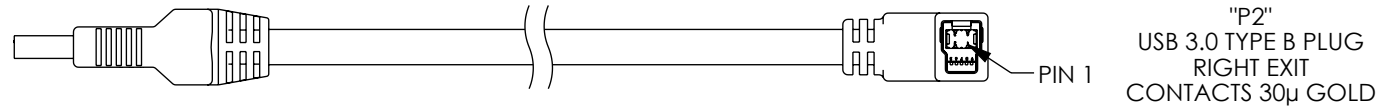

UL STYLE 20276, USB3.0 HIGH FLEX CABLE,
(2) TWISTED PAIR, 28AWG WITH ALUM/POLY, DRAIN WIRE AND SPIRAL SHIELD,
(1) UNSHIELDED TWISTED PAIR, 26AWG,
(1) UNSHIELDED TWISTED PAIR, 22AWG,
OVERALL ALUM/POLY AND BRAIDED SHIELD,
JACKET: PVC, BLACK
(NOM DIA. .276" [7.0]; FLAME RATING: UL VW-1;
MIN. FIXED BEND RADIUS: 5X O.D.;
MIN. MOVING BEND RADIUS: 10X O.D.)

PART NUMBER	LENGTH METERS [FEET]
CAU3HFA-90RB-05M	0.5 [1.64]
CAU3HFA-90RB-1M	1.0 [3.28]
CAU3HFA-90RB-105M	1.5 [4.92]
CAU3HFA-90RB-2M	2.0 [6.56]
CAU3HFA-90RB-205M	2.5 [8.20]

NOTES:

1. CABLE TYPE-U DRAG CHAIN TESTING: 5 MILLION CYCLES MIN.(75mm BEND RADIUS)
2. CABLE ASSEMBLY SHALL HAVE 360° SHIELD TERMINATION.
3. CABLE ASSEMBLY SHALL MEET USB 3.0 REQUIREMENTS.
4. CABLE ASSEMBLY SHALL BE TESTED FOR CONTINUITY.
5. CABLE ASSEMBLY SHALL BE INDIVIDUALLY PACKAGED IN ACCORDANCE WITH L-COM SPECIFICATION PS-0031.