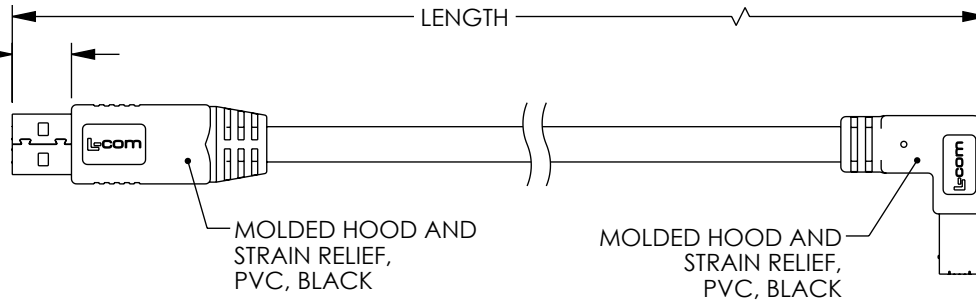

UL STYLE 20276, USB3.0 HIGH FLEX CABLE,
(2) TWISTED PAIR, 28AWG WITH ALUM/POLY, DRAIN WIRE AND SPIRAL SHIELD,
(1) UNSHIELDED TWISTED PAIR, 26AWG,
(1) UNSHIELDED TWISTED PAIR, 22AWG,
OVERALL ALUM/POLY AND BRAIDED SHIELD,
JACKET: PVC, BLACK
(NOM DIA. .276" [7.0]; FLAME RATING: UL VW-1;
MIN. FIXED BEND RADIUS: 5X O.D.;
MIN. MOVING BEND RADIUS: 10X O.D.)

PART NUMBER	LENGTH METERS [FEET]
CAU3HFA-90RB-05M	0.5 [1.64]
CAU3HFA-90RB-1M	1.0 [3.28]
CAU3HFA-90RB-105M	1.5 [4.92]
CAU3HFA-90RB-2M	2.0 [6.56]
CAU3HFA-90RB-205M	2.5 [8.20]

NOTES:

1. CABLE TYPE-U DRAG CHAIN TESTING: 5 MILLION CYCLES MIN.(75mm BEND RADIUS)
2. CABLE ASSEMBLY SHALL HAVE 360° SHIELD TERMINATION.
3. CABLE ASSEMBLY SHALL MEET USB 3.0 REQUIREMENTS.
4. CABLE ASSEMBLY SHALL BE TESTED FOR CONTINUITY.
5. CABLE ASSEMBLY SHALL BE INDIVIDUALLY PACKAGED IN ACCORDANCE WITH L-COM SPECIFICATION PS-0031.

UNLESS OTHERWISE SPECIFIED, DIMENSIONS ARE IN INCHES [mm] OVERALL CABLE LENGTH TOLERANCE: ≤12 [305] = +1 [25] / -0 >12 [305] ≤60 [1524] = +2 [51] / -0 >60 [1524] ≤120 [3048] = +4 [102] / -0 >120 [3048] ≤300 [7620] = +6 [152] / -0 >300 [7620] = +5% / -0 ALL OTHER DIMENSIONAL TOLERANCES: .X = ± .2 [5] FRACTIONS ± 1/32 .XX = ± .02 [5] ANGLES ± 1° .XXX = ± .005 [13]	APPROVALS	DATE	 50 High Street, West Mill, North Andover, MA 01845 USA. Phone: 1.800.341.5266 1.978.682.6936
	DRAWN BY SLI	01/19/2022	
THIRD-ANGLE PROJECTION 	CHECKED BY GUTTADAURO	01/19/2022	CATEGORY USB
	APPROVED BY GUTTADAURO	01/19/2022	
CONFIGURATION DETAILS OF UNDIMENSIONED FEATURES MAY VARY	PRODUCT DESCRIPTION CA HI-FLEX USB3.0 A/90RT B		SCALE: NONE CAD FILE: CAU3HFA-90RB.SLDDRW SHEET 1 OF 1
COLOR VARIATIONS MAY OCCUR	SIZE A	CAGE CODE 43321	