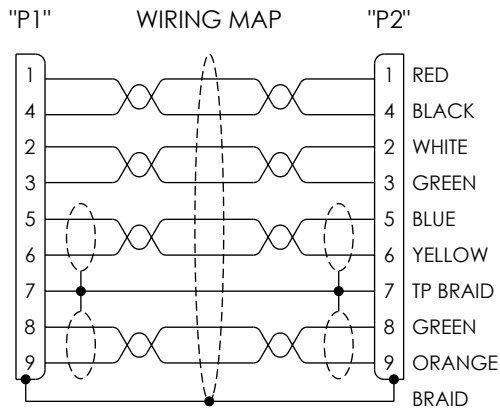

UL STYLE 20276, USB3.0 HIGH FLEX CABLE,
(2) TWISTED PAIR, 28AWG WITH ALUM/POLY, DRAIN WIRE AND SPIRAL SHIELD,
(1) UNSHIELDED TWISTED PAIR, 26AWG,
(1) UNSHIELDED TWISTED PAIR, 22AWG,
OVERALL ALUM/POLY AND BRAIDED SHIELD,
JACKET: PVC, BLACK
(NOM DIA. .276" [7.0]; FLAME RATING: UL VW-1;
MIN. FIXED BEND RADIUS: 5X O.D.;
MIN. MOVING BEND RADIUS: 10X O.D.)

PART NUMBER	LENGTH METERS [FEET]
CAU3HFA-90RB-05M	0.5 [1.64]
CAU3HFA-90RB-1M	1.0 [3.28]
CAU3HFA-90RB-105M	1.5 [4.92]
CAU3HFA-90RB-2M	2.0 [6.56]
CAU3HFA-90RB-205M	2.5 [8.20]

NOTES:

1. CABLE TYPE-U DRAG CHAIN TESTING: 5 MILLION CYCLES MIN.(75mm BEND RADIUS)
2. CABLE ASSEMBLY SHALL HAVE 360° SHIELD TERMINATION.
3. CABLE ASSEMBLY SHALL MEET USB 3.0 REQUIREMENTS.
4. CABLE ASSEMBLY SHALL BE TESTED FOR CONTINUITY.
5. CABLE ASSEMBLY SHALL BE INDIVIDUALLY PACKAGED IN ACCORDANCE WITH L-COM SPECIFICATION PS-0031.

UNLESS OTHERWISE SPECIFIED, DIMENSIONS ARE IN INCHES [mm] OVERALL CABLE LENGTH TOLERANCE: ≤12 [305] = +1 [25] / -0 >12 [305] ≤60 [1524] = +2 [51] / -0 >60 [1524] ≤120 [3048] = +4 [102] / -0 >120 [3048] ≤300 [7620] = +6 [152] / -0 >300 [7620] = +5% / -0 ALL OTHER DIMENSIONAL TOLERANCES: .X = ± .2 [5] FRACTIONS ± 1/32 .XX = ± .02 [5] ANGLES ± 1° .XXX = ± .005 [13]	APPROVALS	DATE	 50 High Street, West Mill, North Andover, MA 01845 USA. Phone: 1.800.341.5266 1.978.682.6936
	DRAWN BY SLI	01/19/2022	
THIRD-ANGLE PROJECTION 	CHECKED BY GUTTADAURO	01/19/2022	CATEGORY USB
	APPROVED BY GUTTADAURO	01/19/2022	
CONFIGURATION DETAILS OF UNDIMENSIONED FEATURES MAY VARY	PRODUCT DESCRIPTION CA HI-FLEX USB3.0 A/90RT B		SCALE: NONE CAD FILE: CAU3HFA-90RB.SLDDRW SHEET 1 OF 1
COLOR VARIATIONS MAY OCCUR	SIZE A	CAGE CODE 43321	