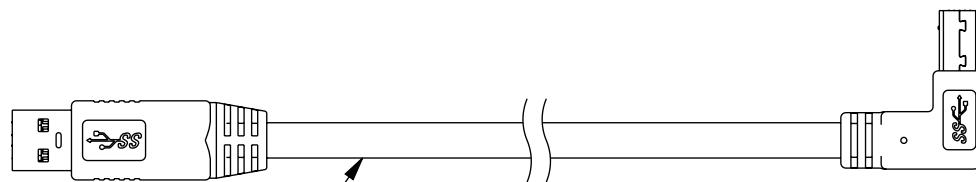

UL STYLE 20276, USB3.0 HIGH FLEX CABLE,
(2) TWISTED PAIR, 28AWG WITH ALUM/POLY, DRAIN WIRE AND SPIRAL SHIELD,
(1) UNSHIELDED TWISTED PAIR, 26AWG,
(1) UNSHIELDED TWISTED PAIR, 22AWG,
OVERALL ALUM/POLY AND BRAIDED SHIELD,
JACKET: PVC, BLACK
(NOM DIA. .276" [7.0]; FLAME RATING: UL VW-1;
MIN. FIXED BEND RADIUS: 5X O.D.;
MIN. MOVING BEND RADIUS: 10X O.D.)

PART NUMBER	LENGTH METERS [FEET]
CAU3HFA-90RB-05M	0.5 [1.64]
CAU3HFA-90RB-1M	1.0 [3.28]
CAU3HFA-90RB-105M	1.5 [4.92]
CAU3HFA-90RB-2M	2.0 [6.56]
CAU3HFA-90RB-205M	2.5 [8.20]

NOTES:

1. CABLE TYPE-U DRAG CHAIN TESTING: 5 MILLION CYCLES MIN.(75mm BEND RADIUS)
2. CABLE ASSEMBLY SHALL HAVE 360° SHIELD TERMINATION.
3. CABLE ASSEMBLY SHALL MEET USB 3.0 REQUIREMENTS.
4. CABLE ASSEMBLY SHALL BE TESTED FOR CONTINUITY.
5. CABLE ASSEMBLY SHALL BE INDIVIDUALLY PACKAGED IN ACCORDANCE WITH L-COM SPECIFICATION PS-0031.

UNLESS OTHERWISE SPECIFIED, DIMENSIONS ARE IN INCHES [mm] OVERALL CABLE LENGTH TOLERANCE: ≤12 [305] = +1 [25] / -0 >12 [305] ≤60 [1524] = +2 [51] / -0 >60 [1524] ≤120 [3048] = +4 [102] / -0 >120 [3048] ≤300 [7620] = +6 [152] / -0 >300 [7620] = +5% / -0 ALL OTHER DIMENSIONAL TOLERANCES: .X = ± .2 [5] FRACTIONS ± 1/32 .XX = ± .02 [5] ANGLES ± 1° .XXX = ± .005 [13]	APPROVALS	DATE	 50 High Street, West Mill, North Andover, MA 01845 USA. Phone: 1.800.341.5266 1.978.682.6936
	DRAWN BY SLI	01/19/2022	
THIRD-ANGLE PROJECTION 	CHECKED BY GUTTADAURO	01/19/2022	CATEGORY USB
	APPROVED BY GUTTADAURO	01/19/2022	
CONFIGURATION DETAILS OF UNDIMENSIONED FEATURES MAY VARY	PRODUCT DESCRIPTION CA HI-FLEX USB3.0 A/90RT B		SCALE: NONE CAD FILE: CAU3HFA-90RB.SLDDRW SHEET 1 OF 1
COLOR VARIATIONS MAY OCCUR	SIZE A	CAGE CODE 43321	