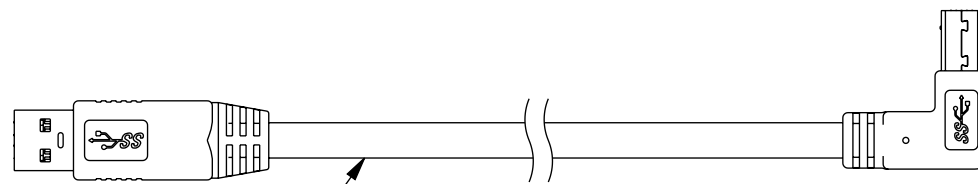

UL STYLE 20276, USB3.0 HIGH FLEX CABLE,
(2) TWISTED PAIR, 28AWG WITH ALUM/POLY, DRAIN WIRE AND SPIRAL SHIELD,
(1) UNSHIELDED TWISTED PAIR, 26AWG,
(1) UNSHIELDED TWISTED PAIR, 22AWG,
OVERALL ALUM/POLY AND BRAIDED SHIELD,
JACKET: PVC, BLACK
(NOM DIA. .276" [7.0]); FLAME RATING: UL VW-1;
MIN. FIXED BEND RADIUS: 5X O.D.;
MIN. MOVING BEND RADIUS: 10X O.D.)

PART NUMBER	LENGTH METERS [FEET]
CAU3HFA-90RB-05M	0.5 [1.64]
CAU3HFA-90RB-1M	1.0 [3.28]
CAU3HFA-90RB-105M	1.5 [4.92]
CAU3HFA-90RB-2M	2.0 [6.56]
CAU3HFA-90RB-205M	2.5 [8.20]

NOTES:

1. CABLE TYPE-U DRAG CHAIN TESTING: 5 MILLION CYCLES MIN.(75mm BEND RADIUS)
2. CABLE ASSEMBLY SHALL HAVE 360° SHIELD TERMINATION.
3. CABLE ASSEMBLY SHALL MEET USB 3.0 REQUIREMENTS.
4. CABLE ASSEMBLY SHALL BE TESTED FOR CONTINUITY.
5. CABLE ASSEMBLY SHALL BE INDIVIDUALLY PACKAGED IN ACCORDANCE WITH L-COM SPECIFICATION PS-0031.

UNLESS OTHERWISE SPECIFIED, DIMENSIONS ARE IN INCHES [mm] OVERALL CABLE LENGTH TOLERANCE: ≤12 [305] = +1 [25] / -0 >12 [305] ≤60 [1524] = +2 [51] / -0 >60 [1524] ≤120 [3048] = +4 [102] / -0 >120 [3048] ≤300 [7620] = +6 [152] / -0 >300 [7620] = +5% / -0 ALL OTHER DIMENSIONAL TOLERANCES: .X = ± .2 [5] FRACTIONS ± 1/32 .XX = ± .02 [5] ANGLES ± 1° .XXX = ± .005 [13]	APPROVALS	DATE	 50 High Street, West Mill, North Andover, MA 01845 USA. Phone: 1.800.341.5266 1.978.682.6936
	DRAWN BY SLI	01/19/2022	
THIRD-ANGLE PROJECTION 	CHECKED BY GUTTADAURO	01/19/2022	CATEGORY USB
	APPROVED BY GUTTADAURO	01/19/2022	
CONFIGURATION DETAILS OF UNDIMENSIONED FEATURES MAY VARY	PRODUCT DESCRIPTION CA HI-FLEX USB3.0 A/90RT B		SCALE: NONE CAD FILE: CAU3HFA-90RB.SLDDRW SHEET 1 OF 1
COLOR VARIATIONS MAY OCCUR	SIZE A	CAGE CODE 43321	