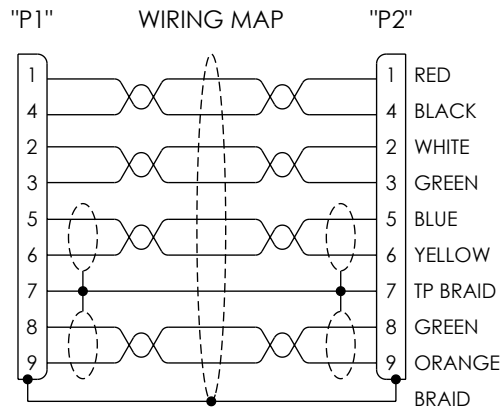

UL STYLE 20276, USB3.0 HIGH FLEX CABLE,
(2) TWISTED PAIR, 28AWG WITH ALUM/POLY, DRAIN WIRE AND SPIRAL SHIELD,
(1) UNSHIELDED TWISTED PAIR, 26AWG,
(1) UNSHIELDED TWISTED PAIR, 22AWG,
OVERALL ALUM/POLY AND BRAIDED SHIELD,
JACKET: PVC, BLACK
(NOM DIA. .276" [7.0]); FLAME RATING: UL VW-1;
MIN. FIXED BEND RADIUS: 5X O.D.;
MIN. MOVING BEND RADIUS: 10X O.D.)

PART NUMBER	LENGTH METERS [FEET]
CAU3HFA-90RB-05M	0.5 [1.64]
CAU3HFA-90RB-1M	1.0 [3.28]
CAU3HFA-90RB-105M	1.5 [4.92]
CAU3HFA-90RB-2M	2.0 [6.56]
CAU3HFA-90RB-205M	2.5 [8.20]

NOTES:

1. CABLE TYPE-U DRAG CHAIN TESTING: 5 MILLION CYCLES MIN.(75mm BEND RADIUS)
2. CABLE ASSEMBLY SHALL HAVE 360° SHIELD TERMINATION.
3. CABLE ASSEMBLY SHALL MEET USB 3.0 REQUIREMENTS.
4. CABLE ASSEMBLY SHALL BE TESTED FOR CONTINUITY.
5. CABLE ASSEMBLY SHALL BE INDIVIDUALLY PACKAGED IN ACCORDANCE WITH L-COM SPECIFICATION PS-0031.

UNLESS OTHERWISE SPECIFIED, DIMENSIONS ARE IN INCHES [mm] OVERALL CABLE LENGTH TOLERANCE: ≤12 [305] = +1 [25] / -0 >12 [305] ≤60 [1524] = +2 [51] / -0 >60 [1524] ≤120 [3048] = +4 [102] / -0 >120 [3048] ≤300 [7620] = +6 [152] / -0 >300 [7620] = +5% / -0 ALL OTHER DIMENSIONAL TOLERANCES: .X = ± .2 [5] FRACTIONS ± 1/32 .XX = ± .02 [5] ANGLES ± 1° .XXX = ± .005 [13]	APPROVALS	DATE	 50 High Street, West Mill, North Andover, MA 01845 USA. Phone: 1.800.341.5266 1.978.682.6936
	DRAWN BY SLI	01/19/2022	
THIRD-ANGLE PROJECTION 	CHECKED BY GUTTADAURO	01/19/2022	CATEGORY USB
	APPROVED BY GUTTADAURO	01/19/2022	
CONFIGURATION DETAILS OF UNDIMENSIONED FEATURES MAY VARY	PRODUCT DESCRIPTION CA HI-FLEX USB3.0 A/90RT B		SCALE: NONE CAD FILE: CAU3HFA-90RB.SLDDRW SHEET 1 OF 1
COLOR VARIATIONS MAY OCCUR	SIZE A	CAGE CODE 43321	