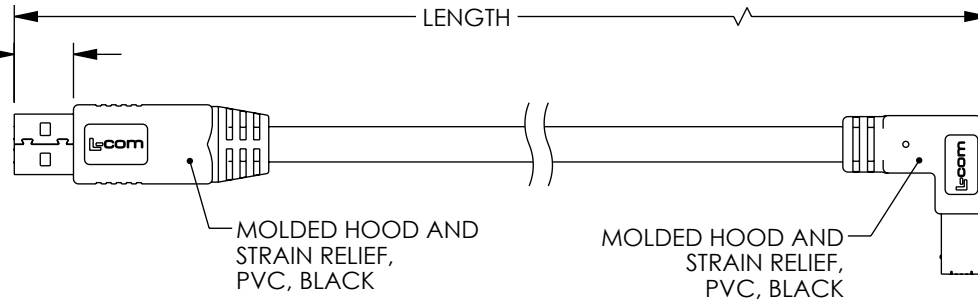

UL STYLE 20276, USB3.0 HIGH FLEX CABLE,
(2) TWISTED PAIR, 28AWG WITH ALUM/POLY, DRAIN WIRE AND SPIRAL SHIELD,
(1) UNSHIELDED TWISTED PAIR, 26AWG,
(1) UNSHIELDED TWISTED PAIR, 22AWG,
OVERALL ALUM/POLY AND BRAIDED SHIELD,
JACKET: PVC, BLACK
(NOM DIA. .276" [7.0]); FLAME RATING: UL VW-1;
MIN. FIXED BEND RADIUS: 5X O.D.;
MIN. MOVING BEND RADIUS: 10X O.D.)

PART NUMBER	LENGTH METERS [FEET]
CAU3HFA-90RB-05M	0.5 [1.64]
CAU3HFA-90RB-1M	1.0 [3.28]
CAU3HFA-90RB-105M	1.5 [4.92]
CAU3HFA-90RB-2M	2.0 [6.56]
CAU3HFA-90RB-205M	2.5 [8.20]

NOTES:

1. CABLE TYPE-U DRAG CHAIN TESTING: 5 MILLION CYCLES MIN.(75mm BEND RADIUS)
2. CABLE ASSEMBLY SHALL HAVE 360° SHIELD TERMINATION.
3. CABLE ASSEMBLY SHALL MEET USB 3.0 REQUIREMENTS.
4. CABLE ASSEMBLY SHALL BE TESTED FOR CONTINUITY.
5. CABLE ASSEMBLY SHALL BE INDIVIDUALLY PACKAGED IN ACCORDANCE WITH L-COM SPECIFICATION PS-0031.

UNLESS OTHERWISE SPECIFIED, DIMENSIONS ARE IN INCHES [mm] OVERALL CABLE LENGTH TOLERANCE: ≤12 [305] = +1 [25] / -0 >12 [305] ≤60 [1524] = +2 [51] / -0 >60 [1524] ≤120 [3048] = +4 [102] / -0 >120 [3048] ≤300 [7620] = +6 [152] / -0 >300 [7620] = +5% / -0 ALL OTHER DIMENSIONAL TOLERANCES: .X = ± .2 [5] FRACTIONS ± 1/32 .XX = ± .02 [5] ANGLES ± 1° .XXX = ± .005 [13]	APPROVALS	DATE	 50 High Street, West Mill, North Andover, MA 01845 USA. Phone: 1.800.341.5266 1.978.682.6936
	DRAWN BY SLI	01/19/2022	
THIRD-ANGLE PROJECTION 	CHECKED BY GUTTADAURO	01/19/2022	CATEGORY USB
	APPROVED BY GUTTADAURO	01/19/2022	
CONFIGURATION DETAILS OF UNDIMENSIONED FEATURES MAY VARY	PRODUCT DESCRIPTION CA HI-FLEX USB3.0 A/90RT B		SCALE: NONE CAD FILE: CAU3HFA-90RB.SLDDRW SHEET 1 OF 1
COLOR VARIATIONS MAY OCCUR	SIZE A	CAGE CODE 43321	