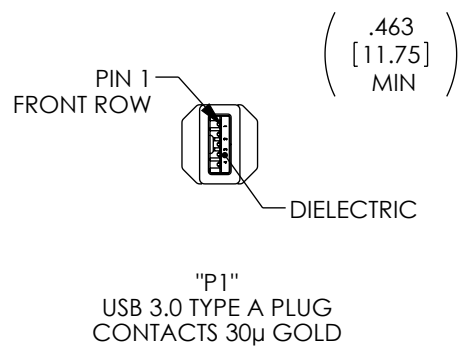

UL STYLE 20276, USB3.0 HIGH FLEX CABLE,
(2) TWISTED PAIR, 28AWG WITH ALUM/POLY, DRAIN WIRE AND SPIRAL SHIELD,
(1) UNSHIELDED TWISTED PAIR, 26AWG,
(1) UNSHIELDED TWISTED PAIR, 22AWG,
OVERALL ALUM/POLY AND BRAIDED SHIELD,
JACKET: PVC, BLACK
(NOM DIA. .276" [7.0]); FLAME RATING: UL VW-1;
MIN. FIXED BEND RADIUS: 5X O.D.;
MIN. MOVING BEND RADIUS: 10X O.D.)

PART NUMBER	LENGTH METERS [FEET]
CAU3HFA-90RB-05M	0.5 [1.64]
CAU3HFA-90RB-1M	1.0 [3.28]
CAU3HFA-90RB-105M	1.5 [4.92]
CAU3HFA-90RB-2M	2.0 [6.56]
CAU3HFA-90RB-205M	2.5 [8.20]

NOTES:

1. CABLE TYPE-U DRAG CHAIN TESTING: 5 MILLION CYCLES MIN.(75mm BEND RADIUS)
2. CABLE ASSEMBLY SHALL HAVE 360° SHIELD TERMINATION.
3. CABLE ASSEMBLY SHALL MEET USB 3.0 REQUIREMENTS.
4. CABLE ASSEMBLY SHALL BE TESTED FOR CONTINUITY.
5. CABLE ASSEMBLY SHALL BE INDIVIDUALLY PACKAGED IN ACCORDANCE WITH L-COM SPECIFICATION PS-0031.

UNLESS OTHERWISE SPECIFIED, DIMENSIONS ARE IN INCHES [mm] OVERALL CABLE LENGTH TOLERANCE: ≤12 [305] = +1 [25] / -0 >12 [305] ≤60 [1524] = +2 [51] / -0 >60 [1524] ≤120 [3048] = +4 [102] / -0 >120 [3048] ≤300 [7620] = +6 [152] / -0 >300 [7620] = +5% / -0 ALL OTHER DIMENSIONAL TOLERANCES: .X = ± .2 [5] FRACTIONS ± 1/32 .XX = ± .02 [5] ANGLES ± 1° .XXX = ± .005 [13]	APPROVALS	DATE	 50 High Street, West Mill, North Andover, MA 01845 USA. Phone: 1.800.341.5266 1.978.682.6936
	DRAWN BY SLI	01/19/2022	
THIRD-ANGLE PROJECTION 	CHECKED BY GUTTADAURO	01/19/2022	CATEGORY USB
	APPROVED BY GUTTADAURO	01/19/2022	
CONFIGURATION DETAILS OF UNDIMENSIONED FEATURES MAY VARY	PRODUCT DESCRIPTION CA HI-FLEX USB3.0 A/90RT B		SCALE: NONE CAD FILE: CAU3HFA-90RB.SLDDRW SHEET 1 OF 1
COLOR VARIATIONS MAY OCCUR	SIZE A	CAGE CODE 43321	