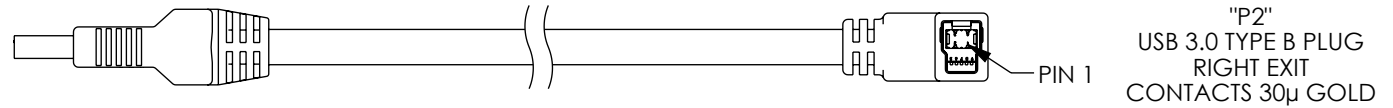

UL STYLE 20276, USB3.0 HIGH FLEX CABLE,
(2) TWISTED PAIR, 28AWG WITH ALUM/POLY, DRAIN WIRE AND SPIRAL SHIELD,
(1) UNSHIELDED TWISTED PAIR, 26AWG,
(1) UNSHIELDED TWISTED PAIR, 22AWG,
OVERALL ALUM/POLY AND BRAIDED SHIELD,
JACKET: PVC, BLACK
(NOM DIA. .276" [7.0]); FLAME RATING: UL VW-1;
MIN. FIXED BEND RADIUS: 5X O.D.;
MIN. MOVING BEND RADIUS: 10X O.D.)

PART NUMBER	LENGTH METERS [FEET]
CAU3HFA-90RB-05M	0.5 [1.64]
CAU3HFA-90RB-1M	1.0 [3.28]
CAU3HFA-90RB-105M	1.5 [4.92]
CAU3HFA-90RB-2M	2.0 [6.56]
CAU3HFA-90RB-205M	2.5 [8.20]

NOTES:

1. CABLE TYPE-U DRAG CHAIN TESTING: 5 MILLION CYCLES MIN.(75mm BEND RADIUS)
2. CABLE ASSEMBLY SHALL HAVE 360° SHIELD TERMINATION.
3. CABLE ASSEMBLY SHALL MEET USB 3.0 REQUIREMENTS.
4. CABLE ASSEMBLY SHALL BE TESTED FOR CONTINUITY.
5. CABLE ASSEMBLY SHALL BE INDIVIDUALLY PACKAGED IN ACCORDANCE WITH L-COM SPECIFICATION PS-0031.