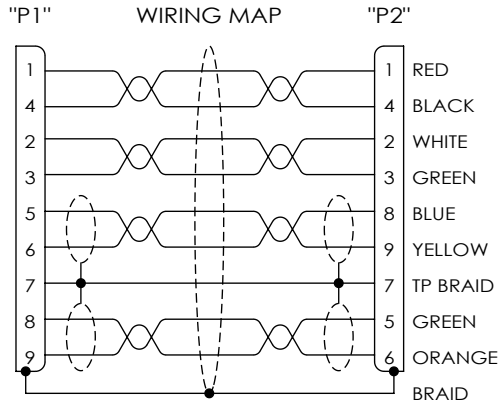

PART NUMBER	LENGTH METERS [FEET]
CAU3HFA-90DA-05M	0.5 [1.64]
CAU3HFA-90DA-1M	1.0 [3.28]
CAU3HFA-90DA-105M	1.5 [4.92]
CAU3HFA-90DA-2M	2.0 [6.56]
CAU3HFA-90DA-205M	2.5 [8.20]

UL STYLE 20276, USB3.0 HIGH FLEX CABLE,
 (2) TWISTED PAIR, 28AWG WITH ALUM/POLY, DRAIN WIRE AND SPIRAL SHIELD,
 (1) UNSHIELDED TWISTED PAIR, 26AWG,
 (1) UNSHIELDED TWISTED PAIR, 22AWG,
 OVERALL ALUM/POLY AND BRAIDED SHIELD,
 JACKET: PVC, BLACK
 (NOM DIA. .276" [7.0]; FLAME RATING: UL VW-1;
 MIN. FIXED BEND RADIUS: 5X O.D.;
 MIN. MOVING BEND RADIUS: 10X O.D.)

- NOTES:**
- CABLE TYPE-U DRAG CHAIN TESTING:
5 MILLION CYCLES MIN.(75mm BEND RADIUS)
 - CABLE ASSEMBLY SHALL HAVE 360° SHIELD TERMINATION.
 - CABLE ASSEMBLY SHALL MEET USB 3.0 REQUIREMENTS.
 - CABLE ASSEMBLY SHALL BE TESTED FOR CONTINUITY.
 - CABLE ASSEMBLY SHALL BE INDIVIDUALLY PACKAGED IN ACCORDANCE WITH L-COM SPECIFICATION PS-0031.

UNLESS OTHERWISE SPECIFIED, DIMENSIONS ARE IN INCHES [mm] OVERALL CABLE LENGTH TOLERANCE: ≤12 [305] = +1 [25] / -0 >12 [305] ≤60 [1524] = +2 [51] / -0 >60 [1524] ≤120 [3048] = +4 [102] / -0 >120 [3048] ≤300 [7620] = +6 [152] / -0 >300 [7620] = +5% / -0 ALL OTHER DIMENSIONAL TOLERANCES: .X = ± .2 [5] FRACTIONS ± 1/32 .XX = ± .02 [.5] ANGLES ± 1° .XXX = ± .005 [.13]	APPROVALS	DATE	 50 High Street, West Mill, North Andover, MA 01845 USA. Phone: 1.800.341.5266 1.978.682.6936
	DRAWN BY SLI	01/17/2022	
CHECKED BY GUTTADAURO	01/17/2022	CATEGORY	USB
APPROVED BY GUTTADAURO	01/17/2022	PRODUCT DESCRIPTION	CA HI-FLEX USB3.0 A/90DN A
THIRD-ANGLE PROJECTION	CONFIGURATION DETAILS OF UNDIMENSIONED FEATURES MAY VARY	SIZE A	CAGE CODE 43321
	COLOR VARIATIONS MAY OCCUR	DWG. NO. CAU3HFA-90DA	REV. A
		SCALE: NONE	CAD FILE: CAU3HFA-90DA.SLDDRW