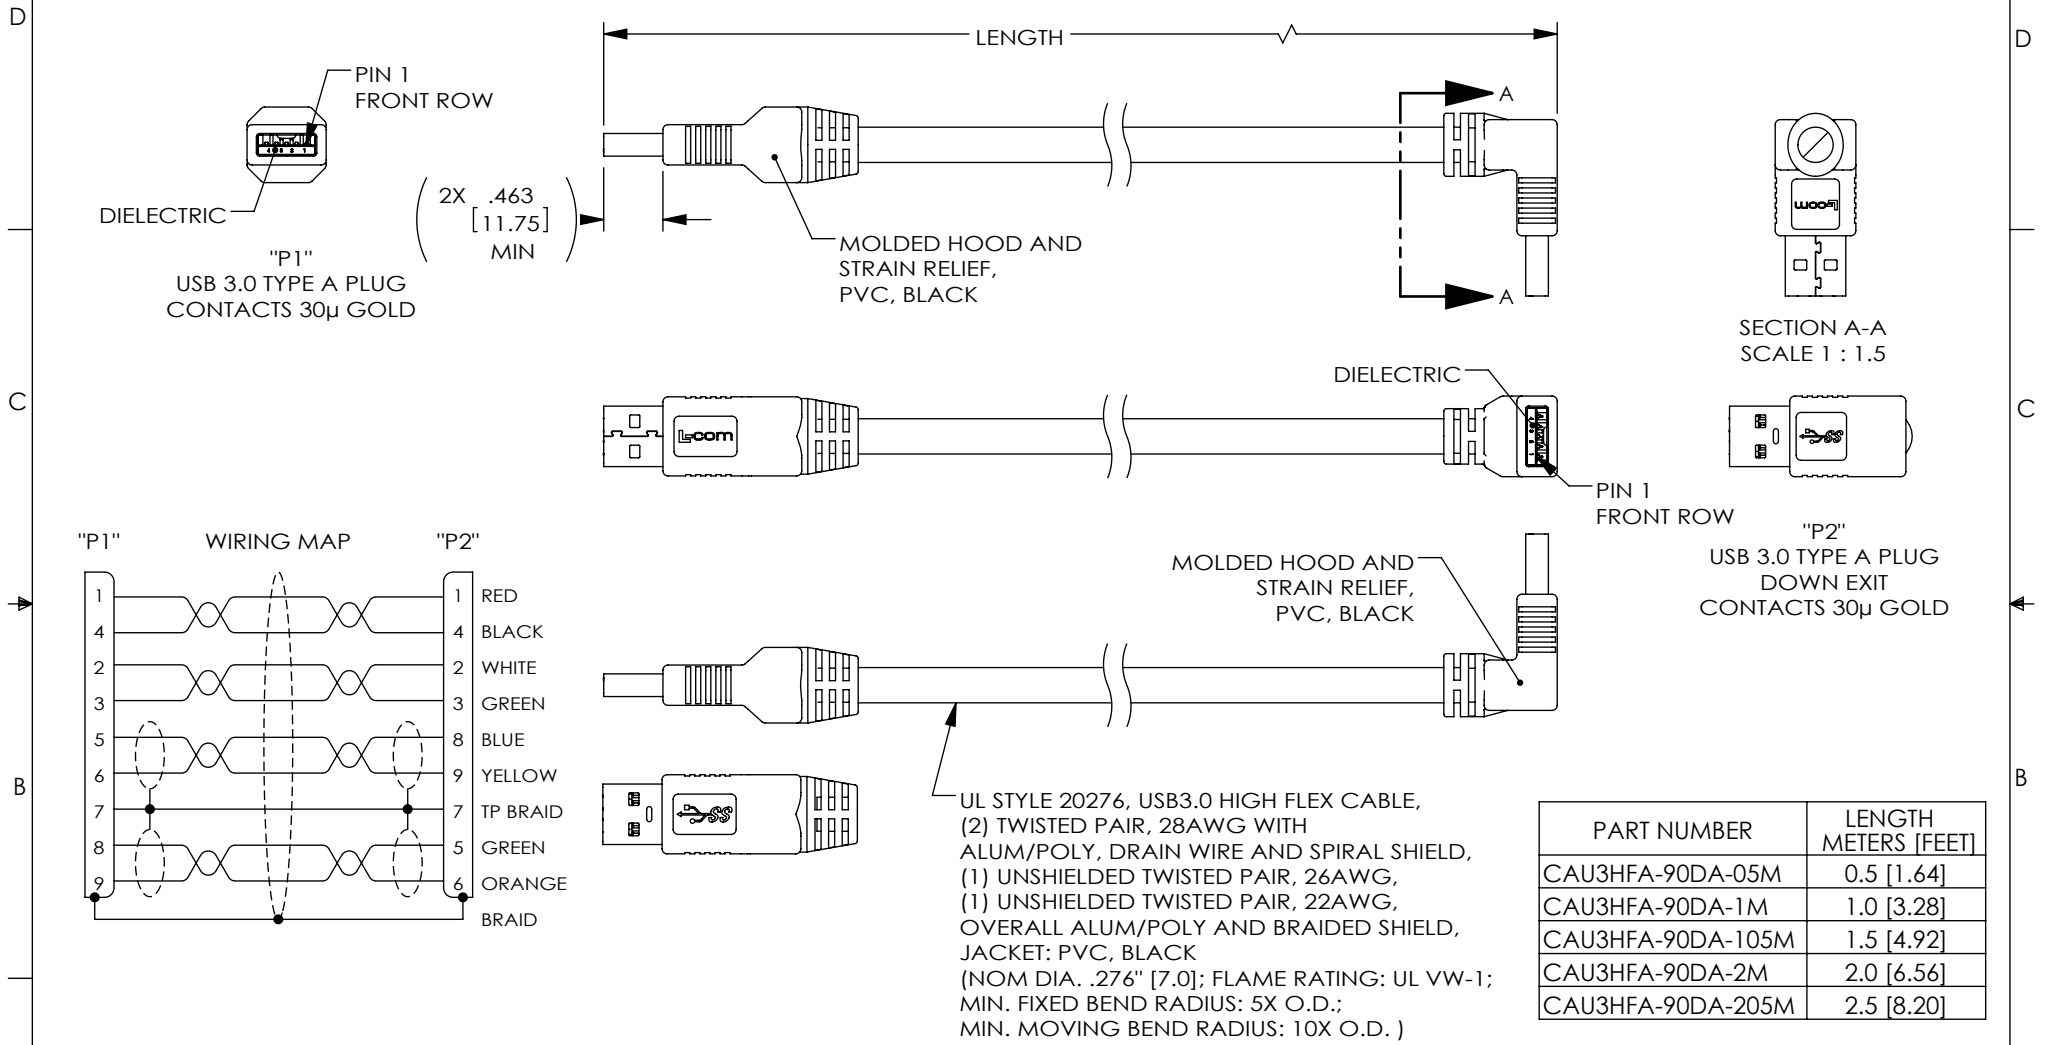

PART NUMBER	LENGTH METERS [FEET]
CAU3HFA-90DA-05M	0.5 [1.64]
CAU3HFA-90DA-1M	1.0 [3.28]
CAU3HFA-90DA-105M	1.5 [4.92]
CAU3HFA-90DA-2M	2.0 [6.56]
CAU3HFA-90DA-205M	2.5 [8.20]

UL STYLE 20276, USB3.0 HIGH FLEX CABLE,
 (2) TWISTED PAIR, 28AWG WITH ALUM/POLY, DRAIN WIRE AND SPIRAL SHIELD,
 (1) UNSHIELDED TWISTED PAIR, 26AWG,
 (1) UNSHIELDED TWISTED PAIR, 22AWG,
 OVERALL ALUM/POLY AND BRAIDED SHIELD,
 JACKET: PVC, BLACK
 (NOM DIA. .276" [7.0]; FLAME RATING: UL VW-1;
 MIN. FIXED BEND RADIUS: 5X O.D.;
 MIN. MOVING BEND RADIUS: 10X O.D.)

- NOTES:**
- CABLE TYPE-U DRAG CHAIN TESTING:
5 MILLION CYCLES MIN.(75mm BEND RADIUS)
 - CABLE ASSEMBLY SHALL HAVE 360° SHIELD TERMINATION.
 - CABLE ASSEMBLY SHALL MEET USB 3.0 REQUIREMENTS.
 - CABLE ASSEMBLY SHALL BE TESTED FOR CONTINUITY.
 - CABLE ASSEMBLY SHALL BE INDIVIDUALLY PACKAGED IN ACCORDANCE WITH L-COM SPECIFICATION PS-0031.

UNLESS OTHERWISE SPECIFIED, DIMENSIONS ARE IN INCHES [mm] OVERALL CABLE LENGTH TOLERANCE: ≤12 [305] = +1 [25] / -0 >12 [305] ≤60 [1524] = +2 [51] / -0 >60 [1524] ≤120 [3048] = +4 [102] / -0 >120 [3048] ≤300 [7620] = +6 [152] / -0 >300 [7620] = +5% / -0 ALL OTHER DIMENSIONAL TOLERANCES: .X = ± .2 [5] FRACTIONS ± 1/32 .XX = ± .02 [.5] ANGLES ± 1° .XXX = ± .005 [.13]	APPROVALS	DATE	 50 High Street, West Mill, North Andover, MA 01845 USA. Phone: 1.800.341.5266 1.978.682.6936
	DRAWN BY SLI	01/17/2022	
CHECKED BY GUTTADAURO	01/17/2022	CATEGORY	USB
APPROVED BY GUTTADAURO	01/17/2022	PRODUCT DESCRIPTION	CA HI-FLEX USB3.0 A/90DN A
THIRD-ANGLE PROJECTION	CONFIGURATION DETAILS OF UNDIMENSIONED FEATURES MAY VARY	SIZE A	CAGE CODE 43321
	COLOR VARIATIONS MAY OCCUR	DWG. NO. CAU3HFA-90DA	REV. A
		SCALE: NONE	CAD FILE: CAU3HFA-90DA.SLDDRW