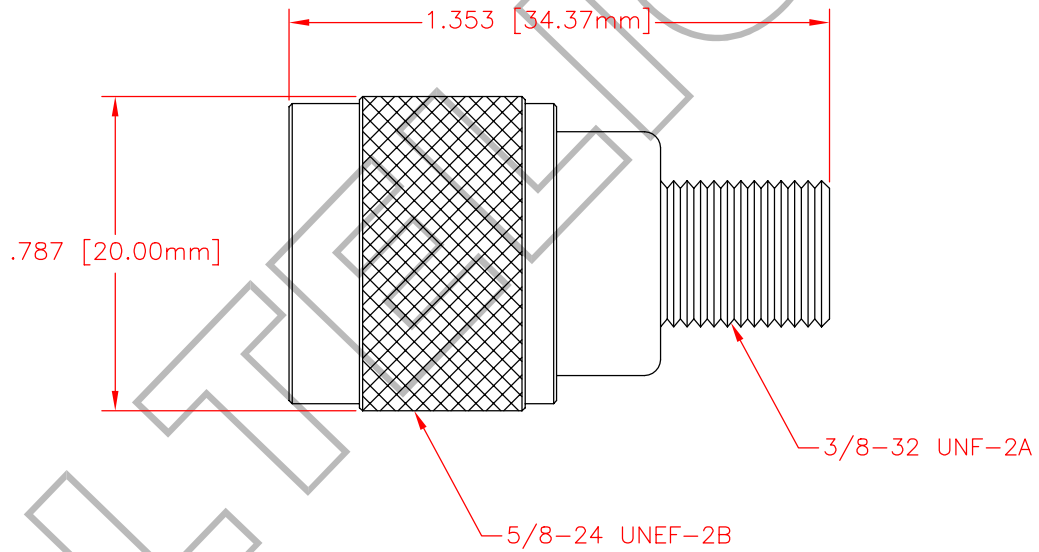

MATERIALS	
BODY	NICKEL PLATED BRASS
CONTACT	GOLD PLATED BRASS
INSULATOR	PTFE

- NOTES:
1. UNLESS OTHERWISE SPECIFIED ALL DIMENSIONS ARE NOMINAL.
 2. ALL SPECIFICATIONS ARE SUBJECT TO CHANGE WITHOUT NOTICE AT ANY TIME.

SIZE

TITLE:

A

Adapter: N-Male to F-Female

REV	ECN No.	DATE	DESCRIPTION	DRAWN BY	ORIGINATOR	APPROVAL	SCALE	SHEET	MATERIAL	DRAWING No.	REV
-	-	-	-	A. VAJANYI	A. VAJANYI	P. Pesa	3:1	1/1	Noted	AXA-NMFF	A
ALTELICON YOUR CONNECTOR CONNECTION <small>ALTELICON Website: www.altelicon.com E-Mail: sales@altelicon.com Copyright © ALTELICON. All rights reserved.</small>				08/08/03 08/08/03 08/08/03		FILE No. AXA-NMFF					