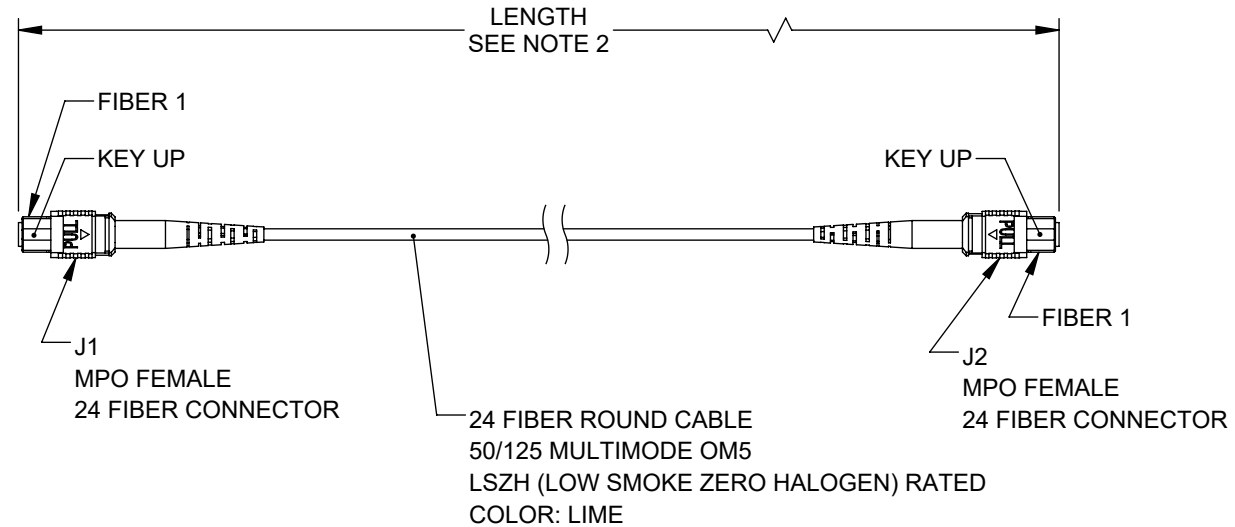

6

5

4

3

2

1

REVISION

ZONE	REV	DESCRIPTION	DATE	CHANGED BY	APPROVED
	C	ECO-15269	01/29/2026	KGLEBOVA	REVANGELIS

WIRING MAP
TYPE B

J1	COLOR	J2
1	BLUE	12
2	ORANGE	11
3	GREEN	10
4	BROWN	9
5	GRAY	8
6	WHITE	7
7	RED	6
8	BLACK	5
9	YELLOW	4
10	PURPLE	3
11	ROSE	2
12	AQUA	1
13	BLUE/BLACK	24
14	ORANGE/BLACK	23
15	GREEN/BLACK	22
16	BROWN/BLACK	21
17	GRAY/BLACK	20
18	WHITE/BLACK	19
19	RED/BLACK	18
20	BLACK / WHITE	17
21	YELLOW/BLACK	16
22	PURPLE/BLACK	15
23	ROSE/BLACK	14
24	AQUA/BLACK	13

NOTES:

1. ALL CONNECTORS SUPPLIED WITH A DUST CAP INSTALLED (NOT SHOWN).
2. CABLE ASSEMBLY LENGTH DETERMINED BY ITEM PN AND DESCRIPTION.
3. CABLE ASSEMBLY SHALL BE TESTED FOR CONTINUITY.
4. CABLE ASSEMBLY SHALL BE INDIVIDUALLY PACKAGED IAW L-COM SPECIFICATION PS-0031.

THE INFORMATION CONTAINED IN THIS DRAWING IS THE SOLE PROPERTY OF INFINITE ELECTRONICS, INC. ANY REPRODUCTION IN PART OR WHOLE WITHOUT THE WRITTEN PERMISSION OF INFINITE ELECTRONICS, INC. IS PROHIBITED. THESE COMMODITIES, TECHNOLOGY OR SOFTWARE WERE EXPORTED FROM THE UNITED STATES IN ACCORDANCE WITH THE EXPORT ADMINISTRATION REGULATIONS. DIVERSION CONTRARY TO U.S. LAW PROHIBITED.

UNLESS OTHERWISE SPECIFIED
LEADING DIMENSIONS ARE INCHES
DIMENSIONS IN [ ] ARE MILLIMETERS

TOLERANCES:
X = ±.2 [5]   FRACTIONS ± 1/32
.XX = ±.02 [0.5]   ANGLES ± 1°
.XXX = ±.005 [0.13]

CABLE LENGTH TOLERANCES:
≤12 [305] = +1 [25] / -0
>12 [305] ≤ 60 [1524] = +2 [51] / -0
>60 [1524] ≤ 120 [3048] = +4 [102] / -0
>120 [3048] ≤ 300 [7620] = +6 [152] / -0
>300 [7620] = +5% / -0

L-com®
an INFINITE® brand

Website: www.L-com.com
Phone: 1.800.341.5266 | 1.978.682.6936

INTERPRET ALL DIMENSIONS AND
TOLERANCES PER ASME Y14.5

SCALE
NONE

SHEET
1 OF 1

DESCRIPTION

MPO NO PINS TO MPO NO PINS, 24 FIBER, TYPE B, OM5 50/125
MULTIMODE, LSZH JACKET, LIME

SIZE	CAGE CODE	DRAWN BY	ITEM NO.	REV
A	43321	DZINN	MPFF24OM5BZ	C

6

5

4

3

2

1