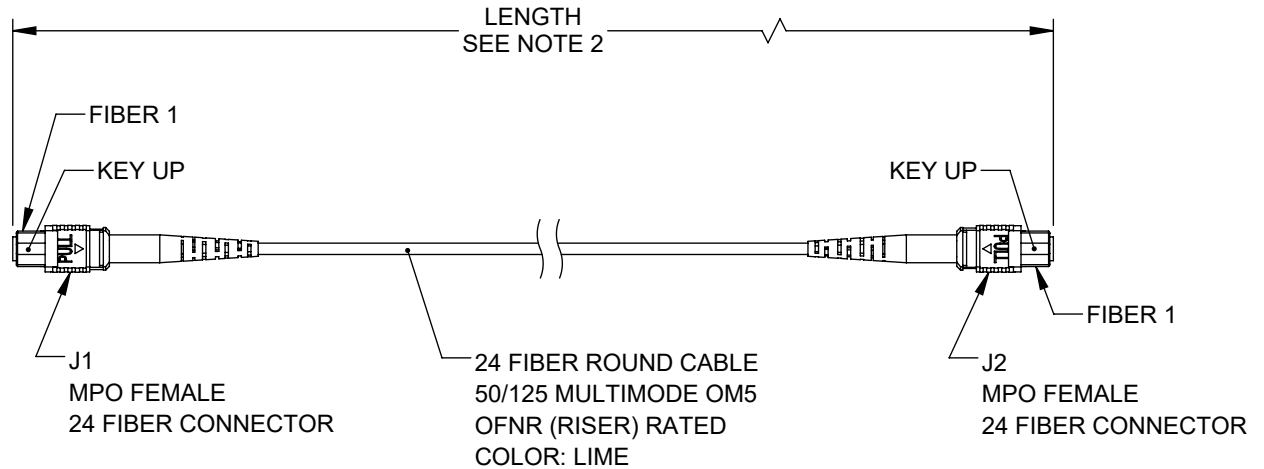

NOTES:

1. ALL CONNECTORS SUPPLIED WITH A DUST CAP INSTALLED (NOT SHOWN).
2. CABLE ASSEMBLY LENGTH DETERMINED BY ITEM PN AND DESCRIPTION.
3. CABLE ASSEMBLY SHALL BE TESTED FOR CONTINUITY.
4. CABLE ASSEMBLY SHALL BE INDIVIDUALLY PACKAGED IAW L-COM SPECIFICATION PS-0031.

UNLESS OTHERWISE SPECIFIED LEADING DIMENSIONS ARE INCHES DIMENSIONS IN [] ARE MILLIMETERS	
TOLERANCES:	
X = ±.2 [5]	FRACTIONS ± 1/32
.XX = ±.02 [0.5]	ANGLES ± 1°
.XXX = ±.005 [0.13]	
CABLE LENGTH TOLERANCES:	
≤12 [305]	= +1 [25] / -0
>12 [305] ≤ 60 [1524]	= +2 [51] / -0
>60 [1524] ≤ 120 [3048]	= +4 [102] / -0
>120 [3048] ≤ 300 [7620]	= +6 [152] / -0
>300 [7620]	= +5% / -0
ALL DIMENSIONS ARE FOR REFERENCE ONLY AND SUBJECT TO CHANGE WITHOUT NOTICE UN-DIMENSIONED/NON-CRITICAL FEATURES MAY VARY IN SIZE AND LOCATION COLORS MAY VARY	