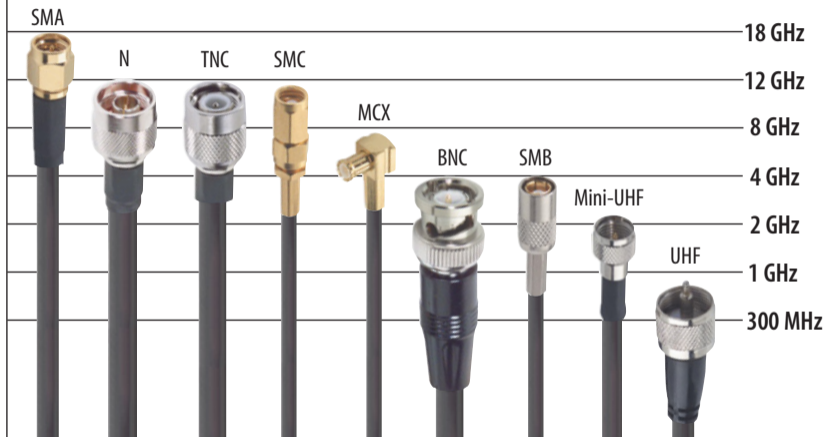

Connector Interface Frequency Chart

This chart illustrates the upper frequency limit of various interface types only. Actual frequency limits of cable assemblies are dependent on various other factors.