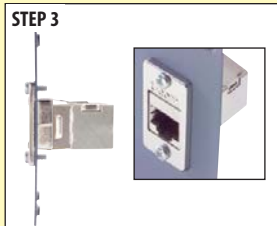

Easily install a premium ECF coupler kit

Online Video

www.L-com.com/Videos/A09

Secure frame in specified opening with supplied hardware and align coupler in proper orientation to the opening.

Seat bottom retainer and pivot coupler upward while depressing upper retainer.

Coupler fully seated.