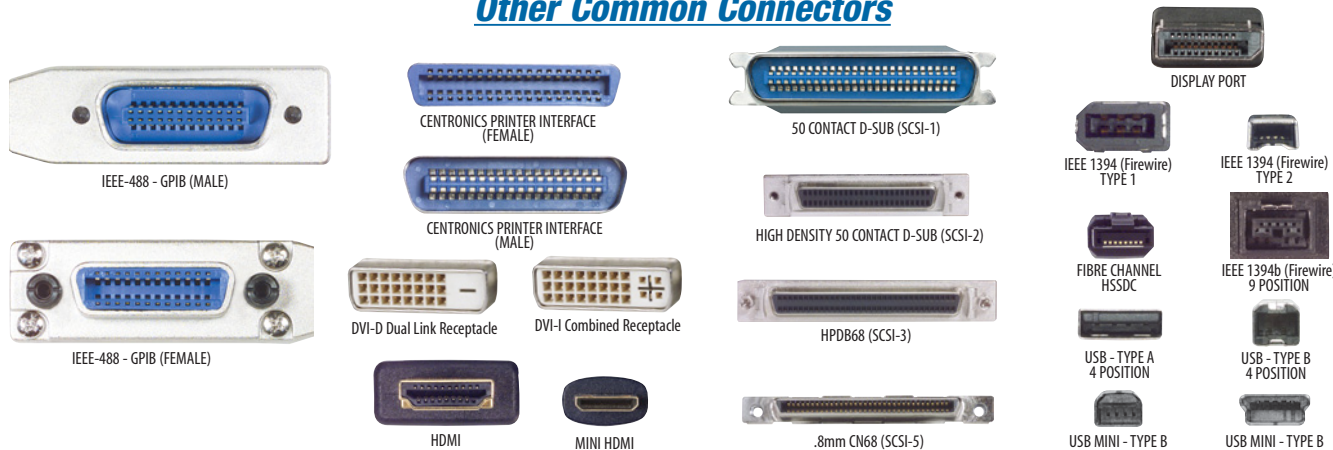

Modular Jacks

D-Subminiature Connectors

Fiber Optic Connectors

Mini DIN and DIN Connectors

Coaxial Connectors

*See L-com.com for actual models this connector is compatible with.

Other Common Connectors

Note: Images on this page are for reference only and may not be to scale.

More connectors are available

See a complete listing at L-com.com/ConnectorChart

Cut out or photocopy for handy reference