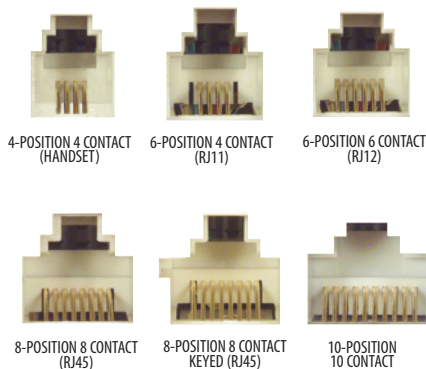

Modular Jacks

D-Subminiature Connectors

Fiber Optic Connectors

Mini DIN and DIN Connectors

Coaxial Connectors

*See L-com.com for actual models this connector is compatible with.

Other Common Connectors

Note: Images on this page are for reference only and may not be to scale.

More connectors are available

See a complete listing at L-com.com/ConnectorChart

Cut out or photocopy for handy reference