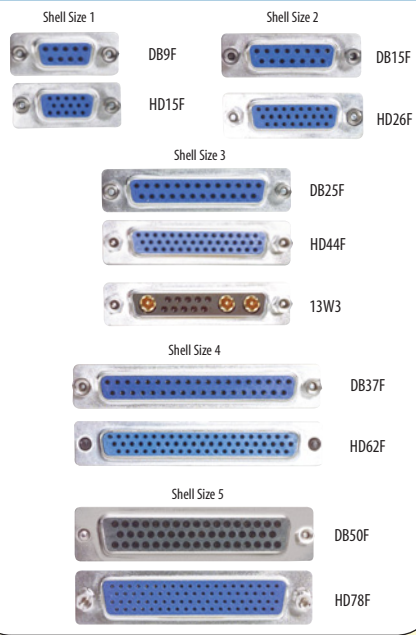

**Modular Jacks**

**D-Subminiature Connectors**

**Fiber Optic Connectors**

**Mini DIN and DIN Connectors**

**Coaxial Connectors**

\*See L-com.com for actual models this connector is compatible with.

**Other Common Connectors**

**Note:** Images on this page are for reference only and may not be to scale.

**More connectors are available**  
See a complete listing at [L-com.com/ConnectorChart](http://L-com.com/ConnectorChart)

Cut out or photocopy for handy reference