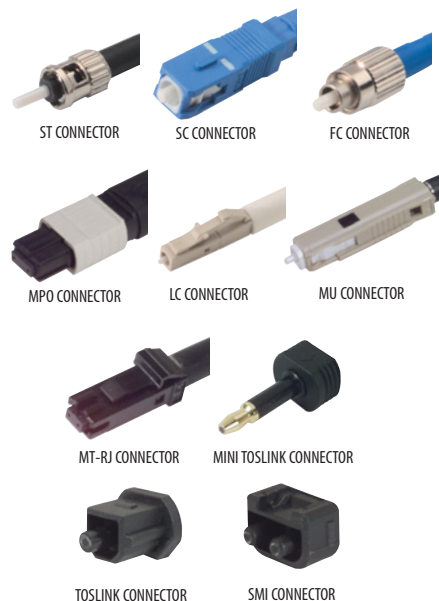

Modular Jacks

D-Subminiature Connectors

Fiber Optic Connectors

Mini DIN and DIN Connectors

Coaxial Connectors

*See L-com.com for actual models this connector is compatible with.

Other Common Connectors

Note: Images on this page are for reference only and may not be to scale.

More connectors are available

See a complete listing at L-com.com/ConnectorChart

Cut out or photocopy for handy reference