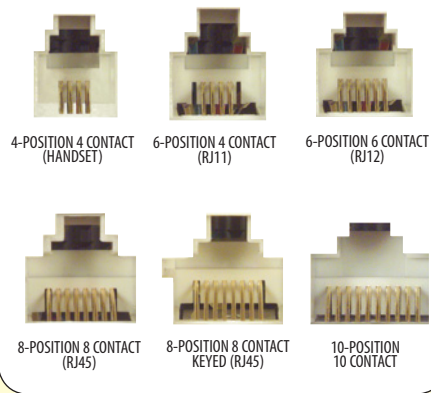

**Modular Jacks**

**D-Subminiature Connectors**

**Fiber Optic Connectors**

**Mini DIN and DIN Connectors**

**Coaxial Connectors**

\*See L-com.com for actual models this connector is compatible with.

**Other Common Connectors**

**Note:** Images on this page are for reference only and may not be to scale.

**More connectors are available**  
See a complete listing at [L-com.com/ConnectorChart](http://L-com.com/ConnectorChart)

Cut out or photocopy for handy reference