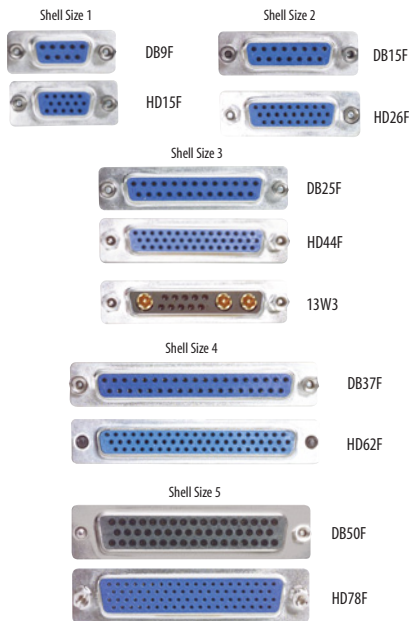

Modular Jacks

D-Subminiature Connectors

Fiber Optic Connectors

Mini DIN and DIN Connectors

Coaxial Connectors

*See L-com.com for actual models this connector is compatible with.

Other Common Connectors

Note: Images on this page are for reference only and may not be to scale.