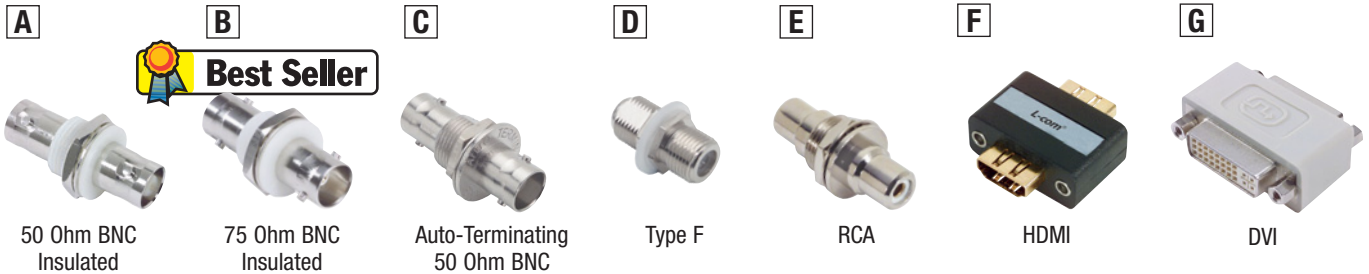

A complete selection of panel configurations for coaxial connections is available to system designers. Each panel features a convenient write-on space above and numerical legends below each port. This allows users a fast and simple way to identify ports for their equipment. Our panels are made with 16-gauge cold-rolled steel and finished with a durable Black powder coat. An optional cable management bracket on the rear of the panel gives a secure place to tie off cable bundles and prevent connector fatigue. Panels are available with Type F or BNC style couplers.